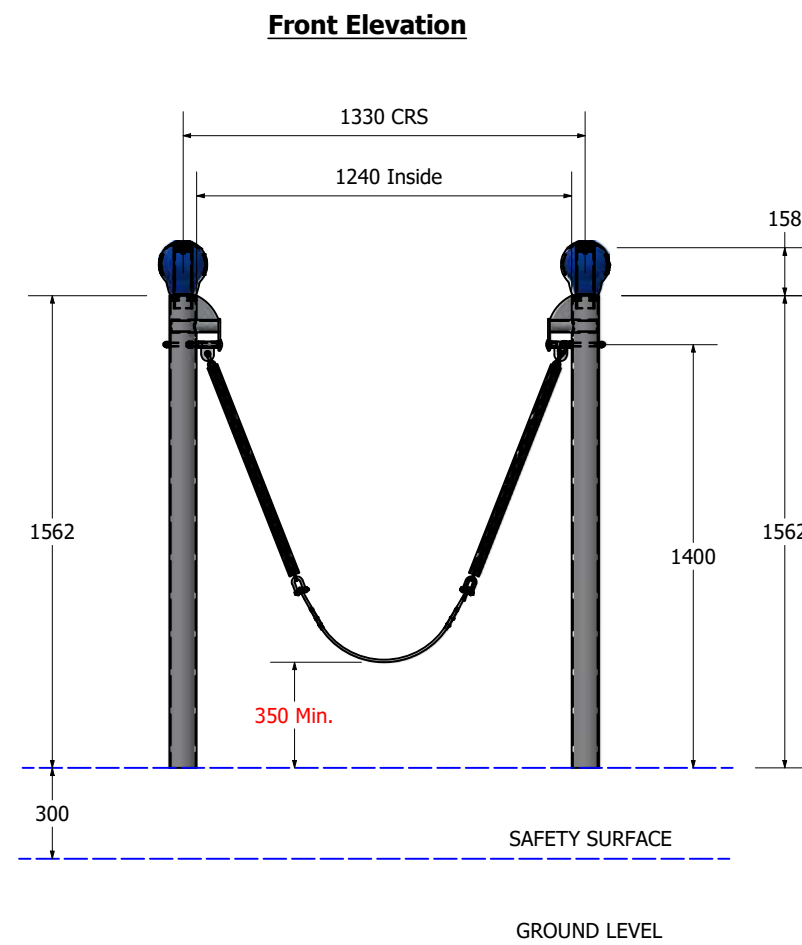

METAPLAY SWING - LOLLIPOP SINGLE VR

SWMPLP01

METAPLAY SWING - LOLLIPOP SINGLE VR

SWMPLP01

Technical Information	
Main Dimension	6600 x 1800
Total Area	12 sqm
Max FHO	650 mm
Heaviest Part	
Compliant to	NZS 5828:2015 AS 4685:2017 EN 1176:2008