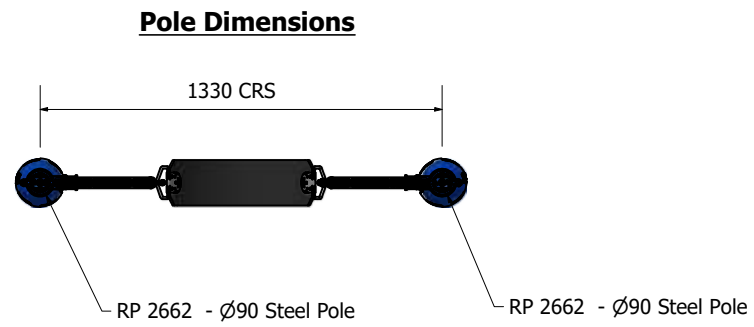

METAPLAY SWING - LOLLIPOP SINGLE VR

SWMPLP01

METAPLAY SWING - LOLLIPOP SINGLE VR

SWMPLP01

Technical Information	
Main Dimension	6600 x 1800
Total Area	12 sqm
Max FHO	650 mm
Heaviest Part	
Compliant to	NZS 5828:2015 AS 4685:2017 EN 1176:2008