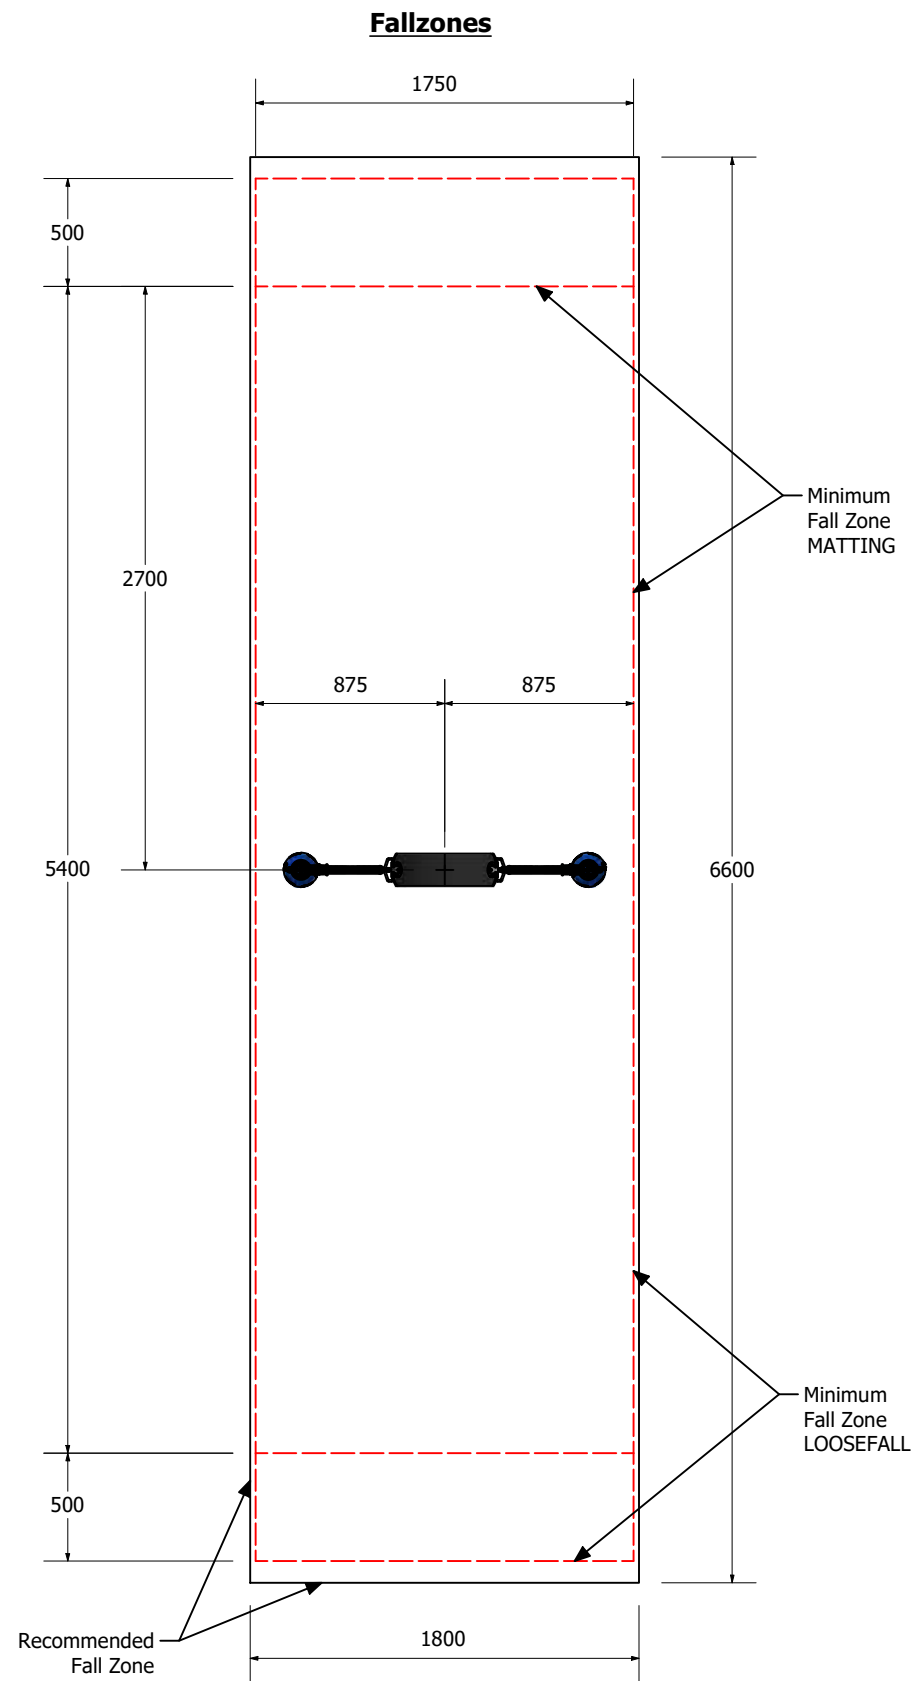

METAPLAY SWING - LOLLIPOP SINGLE VR

SWMPLP01

METAPLAY SWING - LOLLIPOP SINGLE VR

SWMPLP01

Technical Information	
Main Dimension	6600 x 1800
Total Area	12 sqm
Max FHO	650 mm
Heaviest Part	
Compliant to	NZS 5828:2015 AS 4685:2017 EN 1176:2008