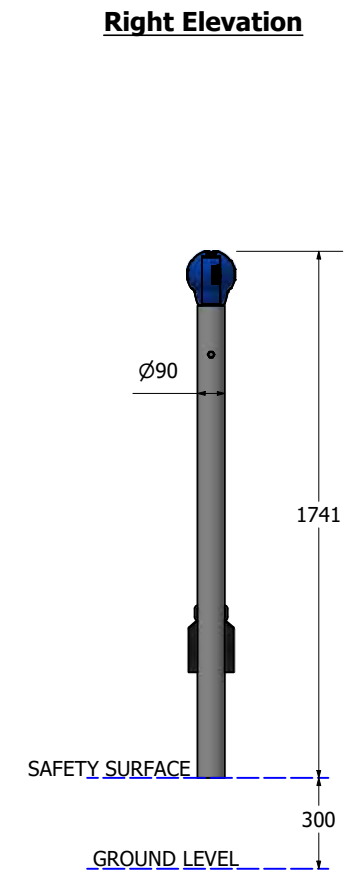

METAPLAY SWING - LOLLIPOP SINGLE VR

SWMPLP01

METAPLAY SWING - LOLLIPOP SINGLE VR

SWMPLP01

Technical Information	
Main Dimension	6600 x 1800
Total Area	12 sqm
Max FHO	650 mm
Heaviest Part	
Compliant to	NZS 5828:2015 AS 4685:2017 EN 1176:2008