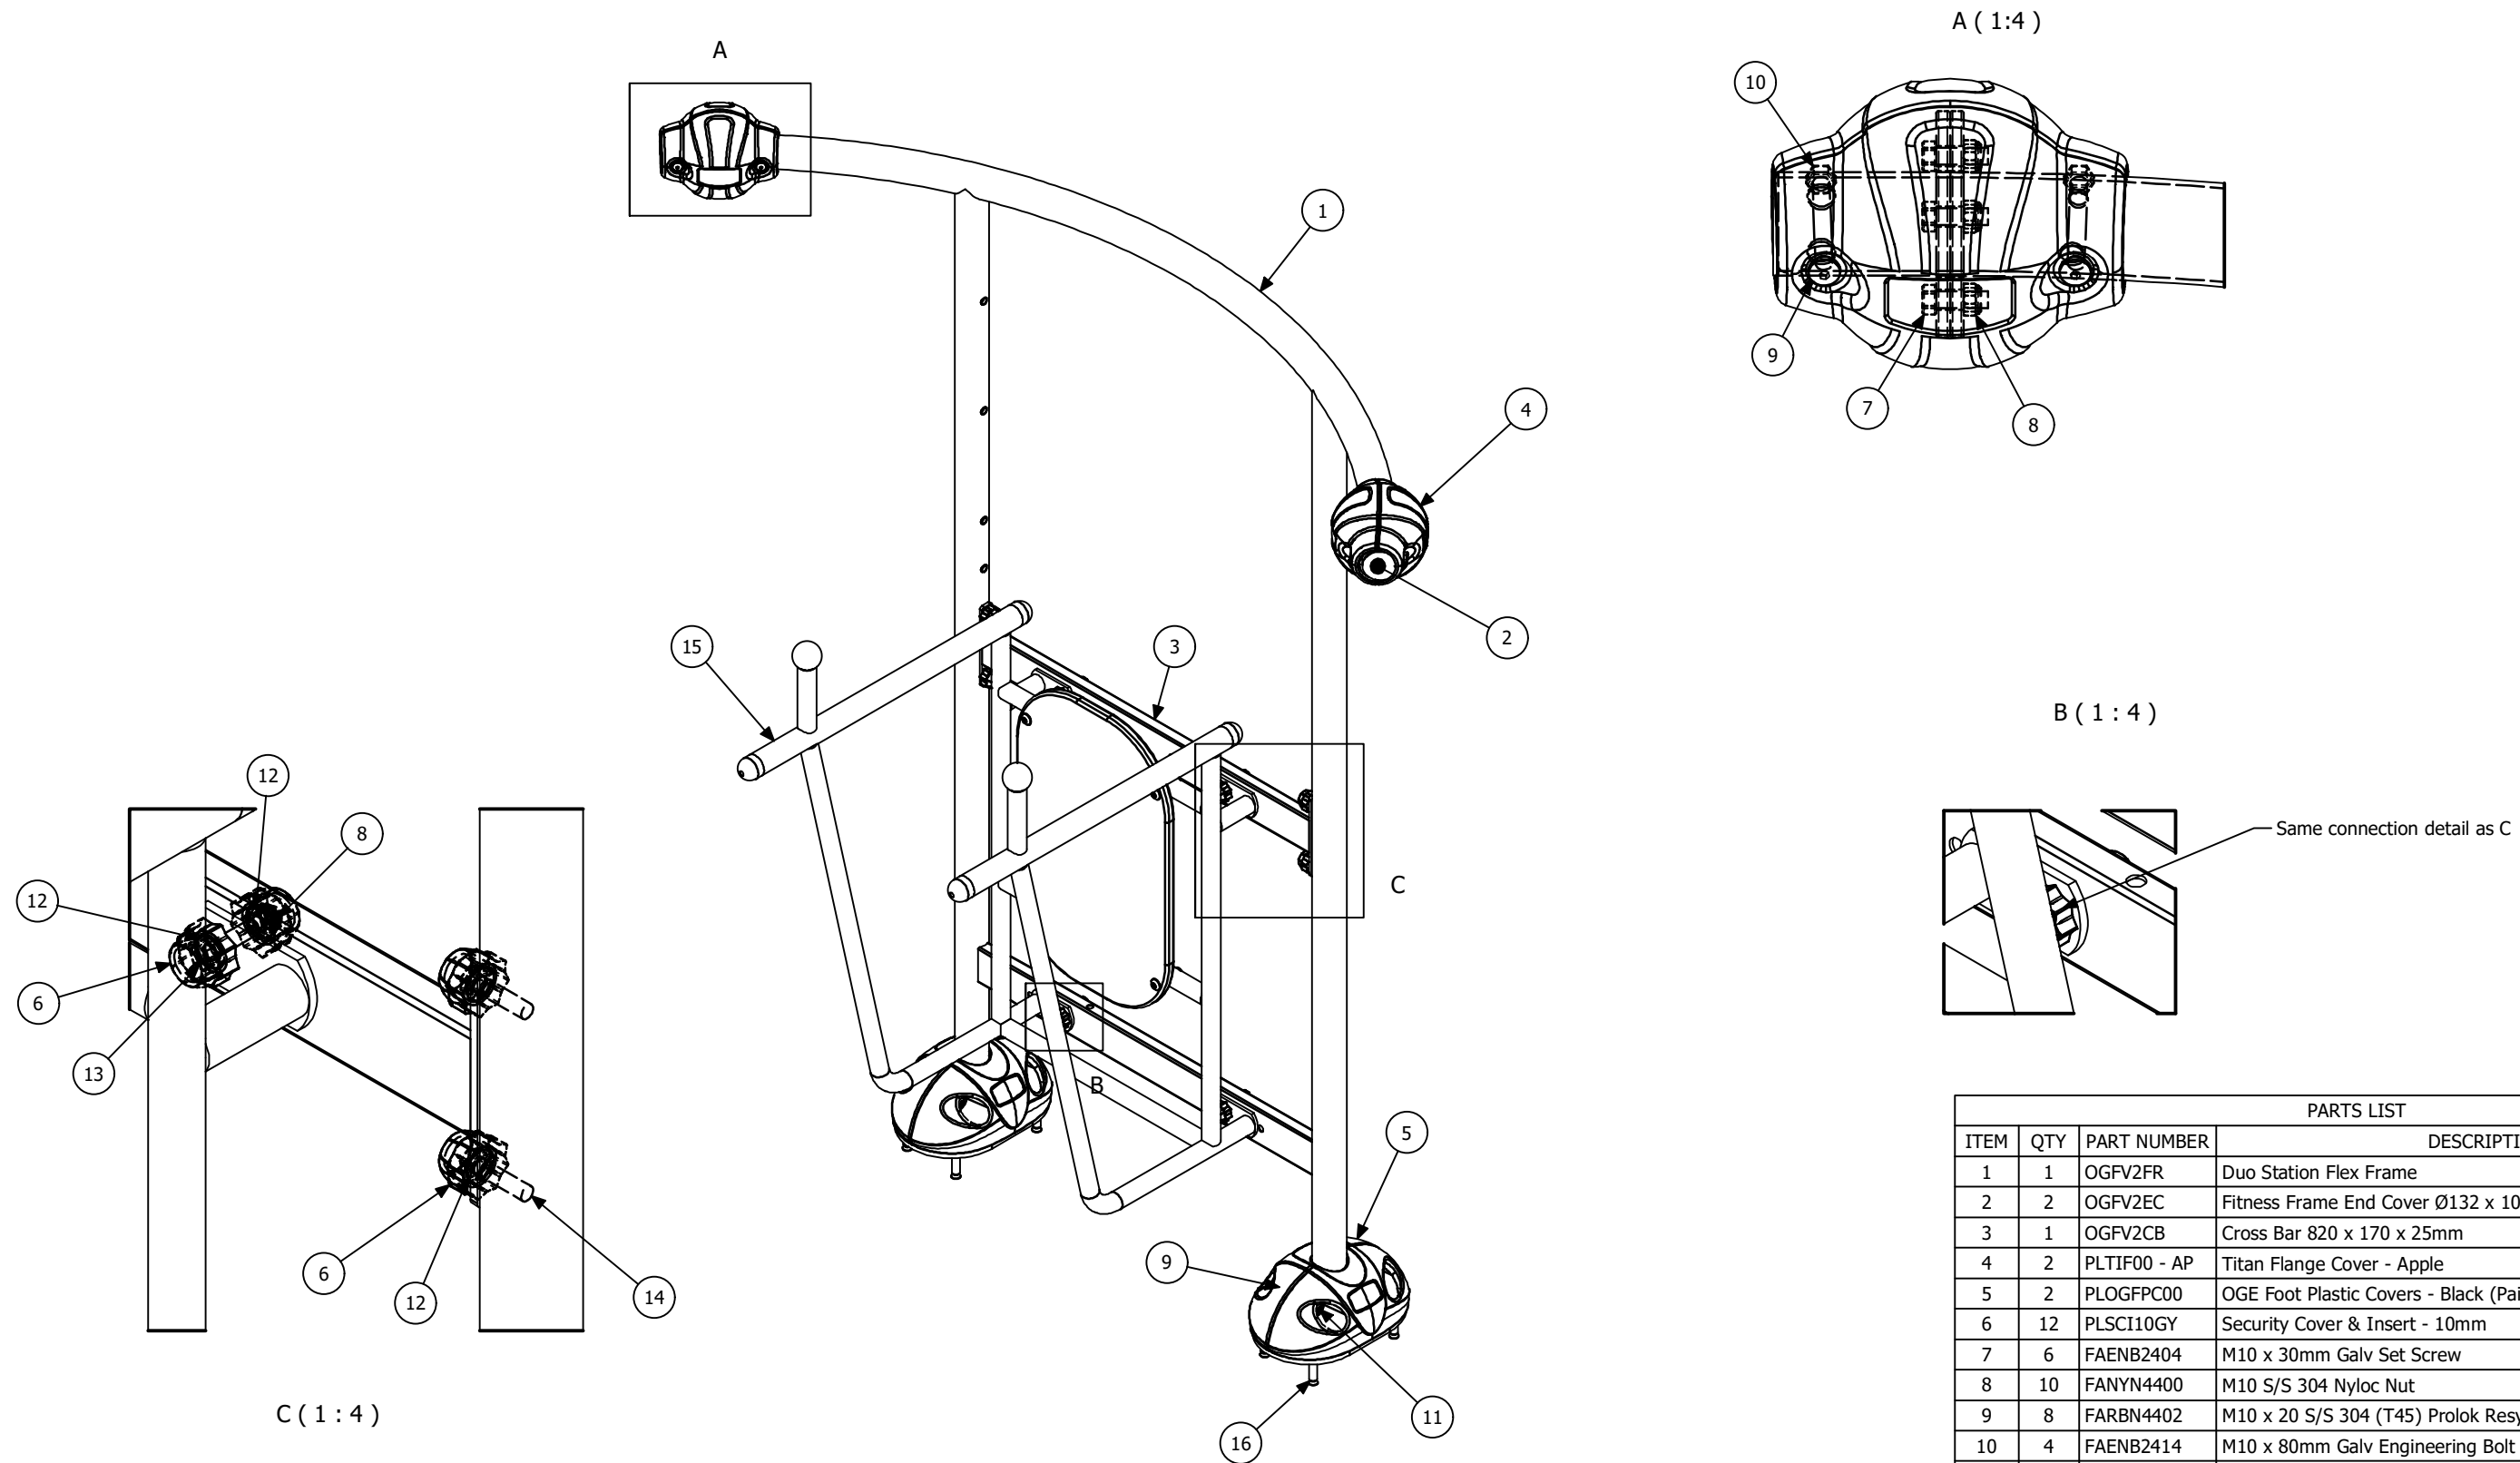

Flex Frame with Dip Station

Add another Flex Station to make it a combo.

Max Health Fitness Station - Dip Station, OGCODS

Note: slab shown in standard across fitness station range. Size may be altered depending on equipment configuration.

Max Health Fitness Station - Dip Station, OGCODS

PARTS LIST			
ITEM	QTY	PART NUMBER	DESCRIPTION
1	1	OGFV2FR	Duo Station Flex Frame
2	2	OGFV2EC	Fitness Frame End Cover Ø132 x 103mm
3	1	OGFV2CB	Cross Bar 820 x 170 x 25mm
4	2	PLTIF00 - AP	Titan Flange Cover - Apple
5	2	PLOGFPC00	OGE Foot Plastic Covers - Black (Pair)
6	12	PLSCI10GY	Security Cover & Insert - 10mm
7	6	FAENB2404	M10 x 30mm Galv Set Screw
8	10	FANYN4400	M10 S/S 304 Nyloc Nut
9	8	FARBN4402	M10 x 20 S/S 304 (T45) Prolok Resytork Button Barrel Nut
10	4	FAENB2414	M10 x 80mm Galv Engineering Bolt
11	4	FARBS4414	M10 x 80 S/S 304 (T45) Prolok Resytork Button Machine Screw
12	16	FAPLW4402	M10 x 21 x 1.2 S/S Flat Washer
13	4	FAENB2409	M10 x 55mm Galv Engineering Bolt
14	4	FAENB2406	M10 x 40mm Galv Set Screw
15	1	802ASM001	Dip & Crunch
16	8	FASAD2513	M12 x 75 Galv Sleeve Anchor (Dynabolt)