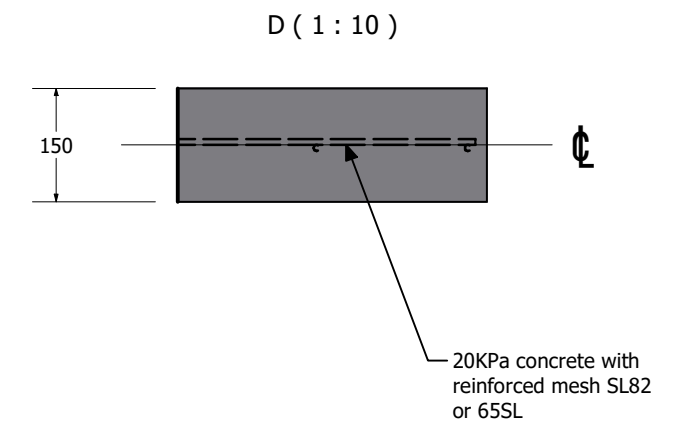

Flex Frame with Dip Station

Add another Flex Station to make it a combo.

Max Health Fitness Station - Dip Station, OGCODS

Note: slab shown in standard across fitness station range. Size may be altered depending on equipment configuration.

Max Health Fitness Station - Dip Station, OGCODS

PARTS LIST			
ITEM	QTY	PART NUMBER	DESCRIPTION
1	1	OGFV2FR	Duo Station Flex Frame
2	2	OGFV2EC	Fitness Frame End Cover Ø132 x 103mm
3	1	OGFV2CB	Cross Bar 820 x 170 x 25mm
4	2	PLTIF00 - AP	Titan Flange Cover - Apple
5	2	PLOGFPC00	OGE Foot Plastic Covers - Black (Pair)
6	12	PLSCI10GY	Security Cover & Insert - 10mm
7	6	FAENB2404	M10 x 30mm Galv Set Screw
8	10	FANYN4400	M10 S/S 304 Nyloc Nut
9	8	FARBN4402	M10 x 20 S/S 304 (T45) Prolok Resytork Button Barrel Nut
10	4	FAENB2414	M10 x 80mm Galv Engineering Bolt
11	4	FARBS4414	M10 x 80 S/S 304 (T45) Prolok Resytork Button Machine Screw
12	16	FAPLW4402	M10 x 21 x 1.2 S/S Flat Washer
13	4	FAENB2409	M10 x 55mm Galv Engineering Bolt
14	4	FAENB2406	M10 x 40mm Galv Set Screw
15	1	802ASM001	Dip & Crunch
16	8	FASAD2513	M12 x 75 Galv Sleeve Anchor (Dynabolt)