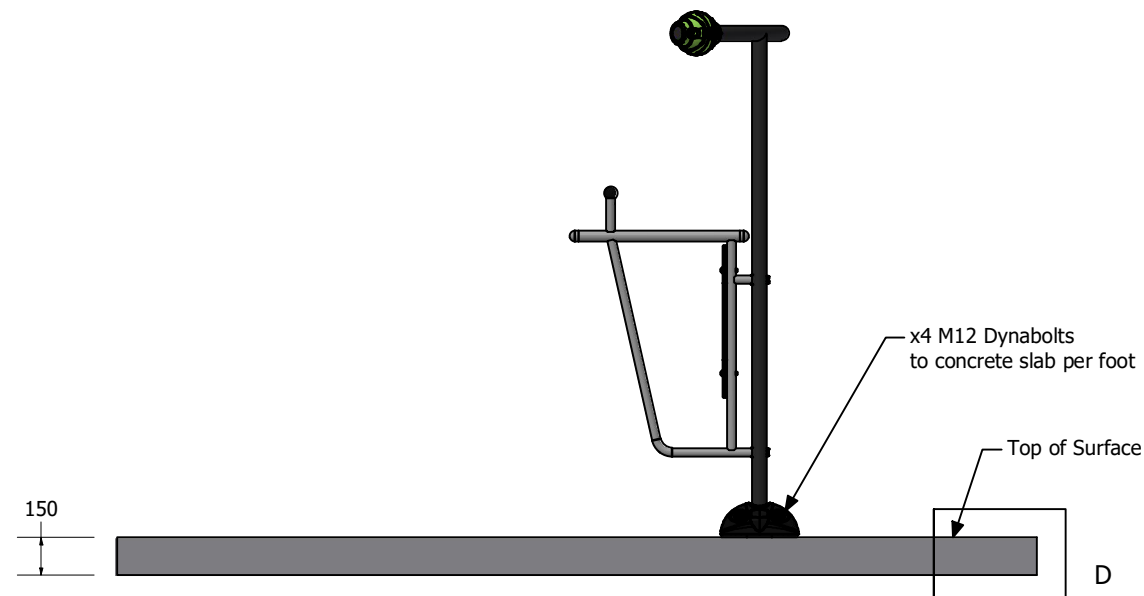

Flex Frame with Dip Station

Add another Flex Station to make it a combo.

Max Health Fitness Station - Dip Station, OGCODS

Note: slab shown in standard across fitness station range. Size may be altered depending on equipment configuration.

Max Health Fitness Station - Dip Station, OGCODS

PARTS LIST			
ITEM	QTY	PART NUMBER	DESCRIPTION
1	1	OGFV2FR	Duo Station Flex Frame
2	2	OGFV2EC	Fitness Frame End Cover Ø132 x 103mm
3	1	OGFV2CB	Cross Bar 820 x 170 x 25mm
4	2	PLTIF00 - AP	Titan Flange Cover - Apple
5	2	PLOGFPC00	OGE Foot Plastic Covers - Black (Pair)
6	12	PLSCI10GY	Security Cover & Insert - 10mm
7	6	FAENB2404	M10 x 30mm Galv Set Screw
8	10	FANYN4400	M10 S/S 304 Nyloc Nut
9	8	FARBN4402	M10 x 20 S/S 304 (T45) Prolok Resytork Button Barrel Nut
10	4	FAENB2414	M10 x 80mm Galv Engineering Bolt
11	4	FARBS4414	M10 x 80 S/S 304 (T45) Prolok Resytork Button Machine Screw
12	16	FAPLW4402	M10 x 21 x 1.2 S/S Flat Washer
13	4	FAENB2409	M10 x 55mm Galv Engineering Bolt
14	4	FAENB2406	M10 x 40mm Galv Set Screw
15	1	802ASM001	Dip & Crunch
16	8	FASAD2513	M12 x 75 Galv Sleeve Anchor (Dynabolt)