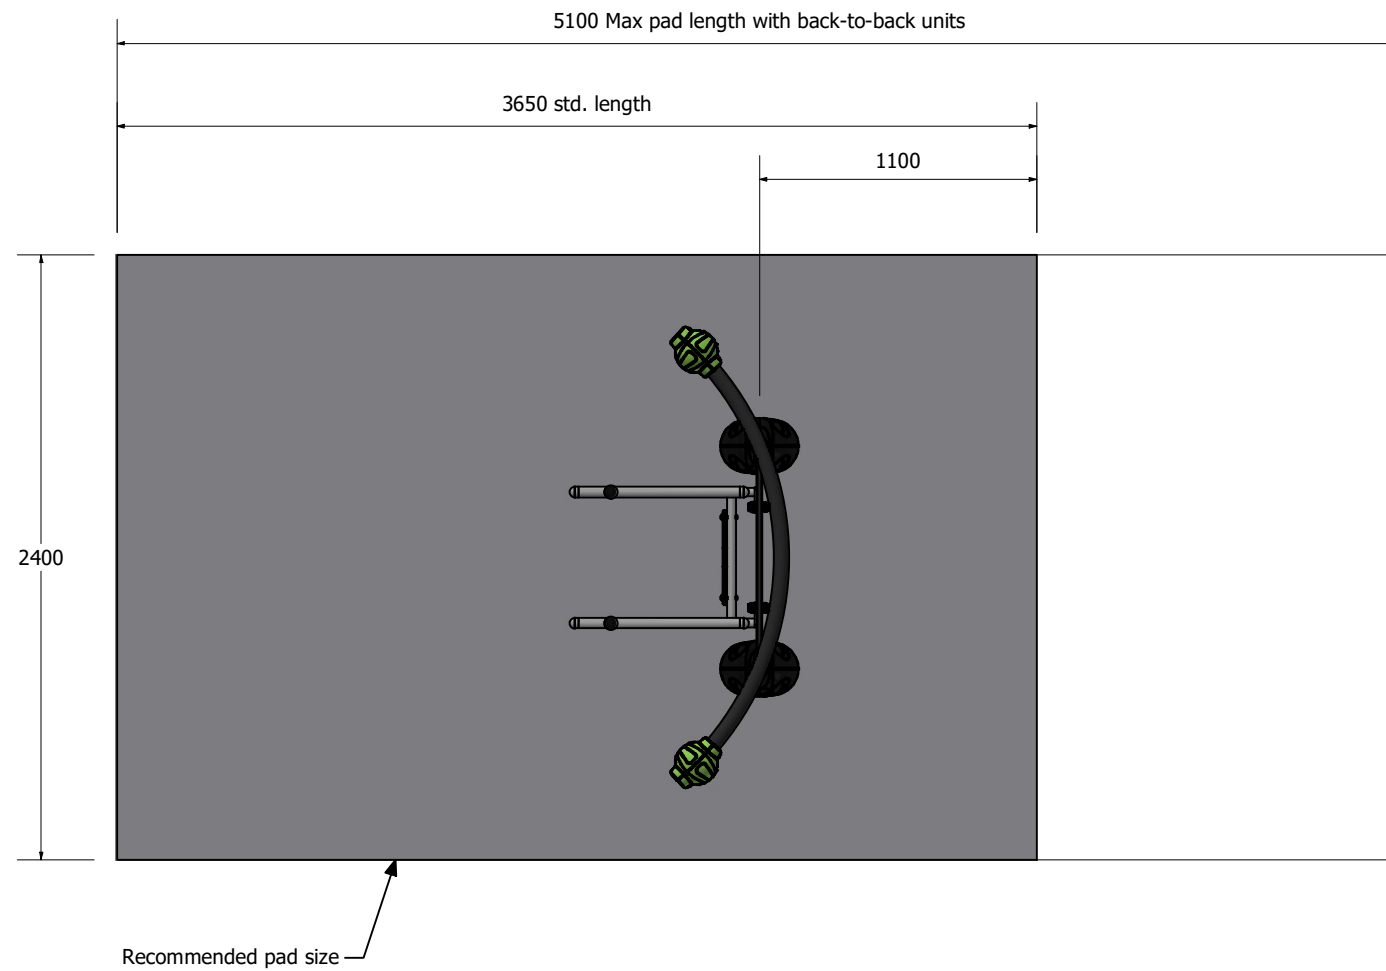

Flex Frame with Dip Station

Add another Flex Station to make it a combo.

Max Health Fitness Station - Dip Station, OGCODS

Note: slab shown in standard across fitness station range. Size may be altered depending on equipment configuration.

Max Health Fitness Station - Dip Station, OGCODS

PARTS LIST			
ITEM	QTY	PART NUMBER	DESCRIPTION
1	1	OGFV2FR	Duo Station Flex Frame
2	2	OGFV2EC	Fitness Frame End Cover Ø132 x 103mm
3	1	OGFV2CB	Cross Bar 820 x 170 x 25mm
4	2	PLTIF00 - AP	Titan Flange Cover - Apple
5	2	PLOGFPC00	OGE Foot Plastic Covers - Black (Pair)
6	12	PLSCI10GY	Security Cover & Insert - 10mm
7	6	FAENB2404	M10 x 30mm Galv Set Screw
8	10	FANYN4400	M10 S/S 304 Nyloc Nut
9	8	FARBN4402	M10 x 20 S/S 304 (T45) Prolok Resytork Button Barrel Nut
10	4	FAENB2414	M10 x 80mm Galv Engineering Bolt
11	4	FARBS4414	M10 x 80 S/S 304 (T45) Prolok Resytork Button Machine Screw
12	16	FAPLW4402	M10 x 21 x 1.2 S/S Flat Washer
13	4	FAENB2409	M10 x 55mm Galv Engineering Bolt
14	4	FAENB2406	M10 x 40mm Galv Set Screw
15	1	802ASM001	Dip & Crunch
16	8	FASAD2513	M12 x 75 Galv Sleeve Anchor (Dynabolt)