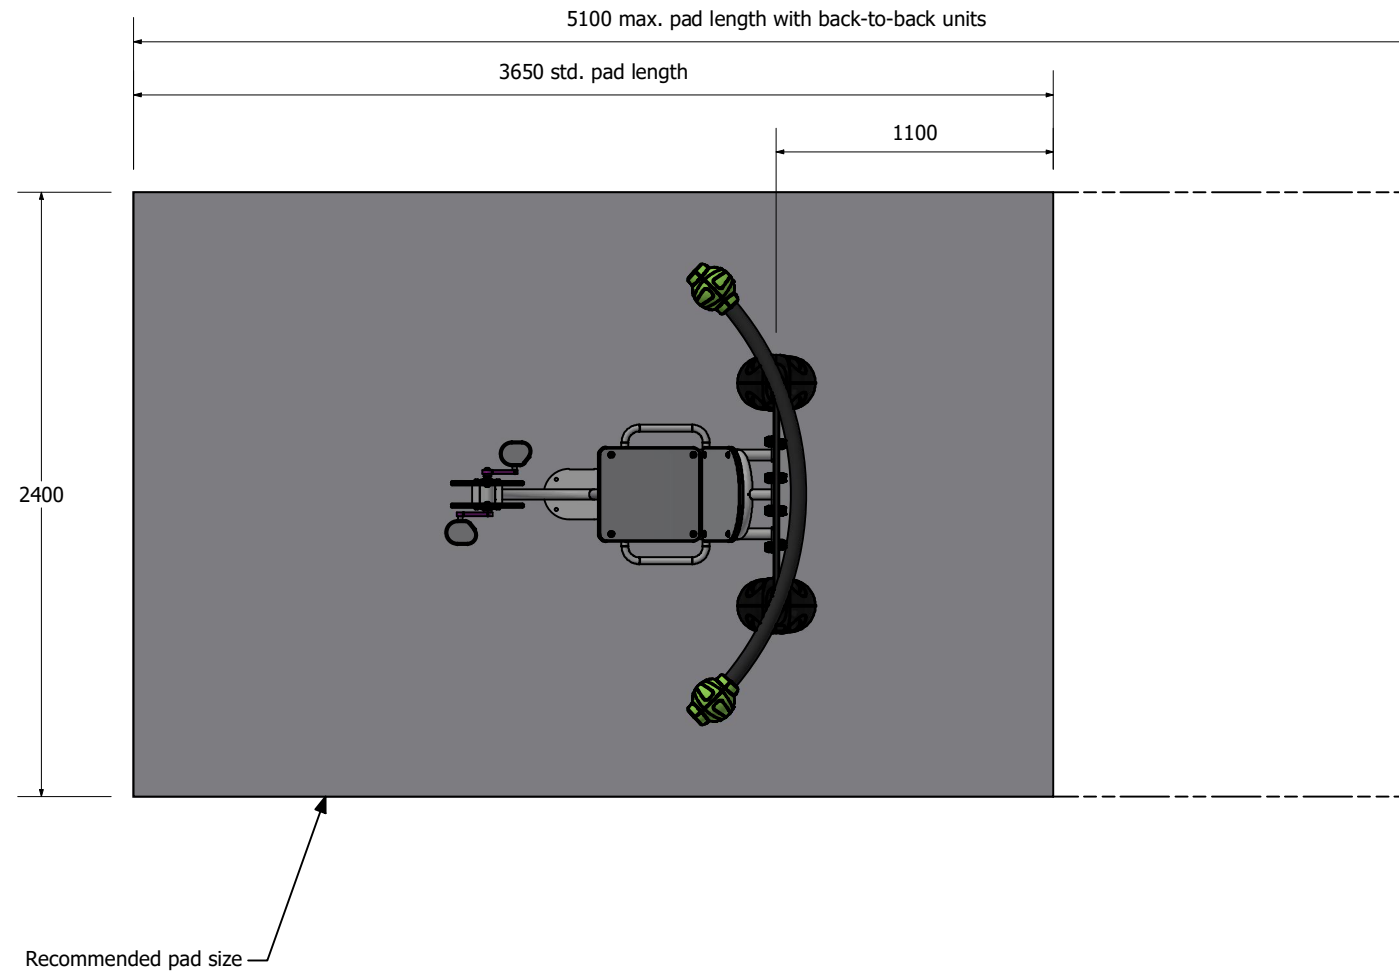

Flex Frame with Recumbent Cycle.

Add another Flex Station to make it a combo.

Max Health Fitness Station - Recumbent Cycle, OGCORC

Note: slab shown in standard across fitness station range. Size may be altered depending on equipment configuration.