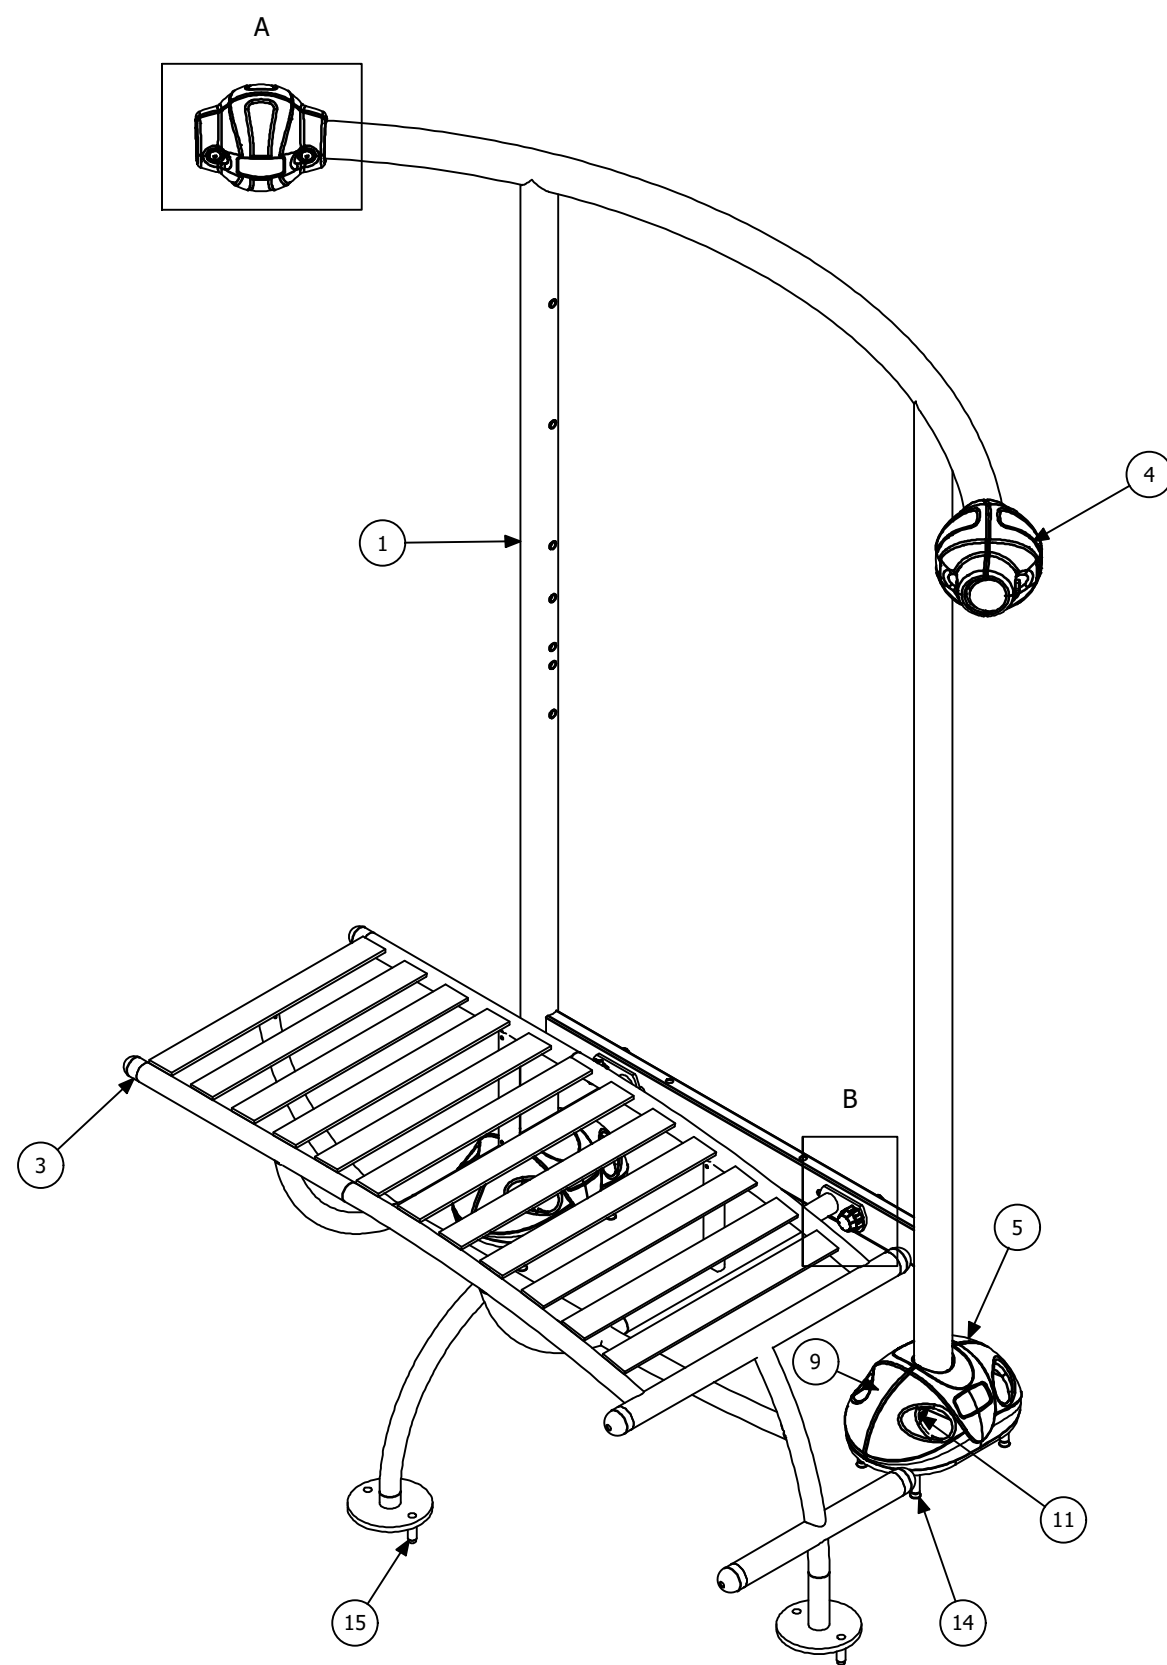

Flex Frame with Sit-Up Bench.

Add another Flex Station to make it a combo.

# Max Health Fitness Station - Sit Up Bench, OGCOSU

Note: Slab shown is standard across fitness station range. Size may be altered depending on equipment configuration.

# Max Health Fitness Station - Sit Up Bench, OGCOSU

PARTS LIST			
ITEM	QTY	PART NUMBER	DESCRIPTION
1	1	OGFV2FR	Duo Station Flex Frame
2	2	OGFV2EC	Fitness Frame End Cover Ø132 x 103mm
3	1	803ASM001	Sit-Up Bench
4	2	PLTIF00 - AP	Titan Flange Cover - Apple
5	2	PLOGFPC00	OGE Foot Plastic Covers - Black (Pair)
6	4	PLSCI10GY	Security Cover & Insert - 10mm
7	6	FAENB2404	M10 x 30mm Galv Set Screw
8	8	FANYN4400	M10 S/S 304 Nyloc Nut
9	8	FARBN4402	M10 x 20 S/S 304 (T45) Prolok Resytork Button Barrel Nut
10	4	FAENB2414	M10 x 80mm Galv Engineering Bolt
11	4	FARBS4414	M10 x 80 S/S 304 (T45) Prolok Resytork Button Machine Screw
12	8	FAFLW4402	M10 x 21 x 1.2 S/S Flat Washer
13	2	FAENB4409	M10 x 55mm S/S 304 Eng Bolt
14	8	FASAD2513	M12 x 75 Galv Sleeve Anchor (Dynabolt)
15	4	FADIA5400	M10 SS 316 Drop in Anchor