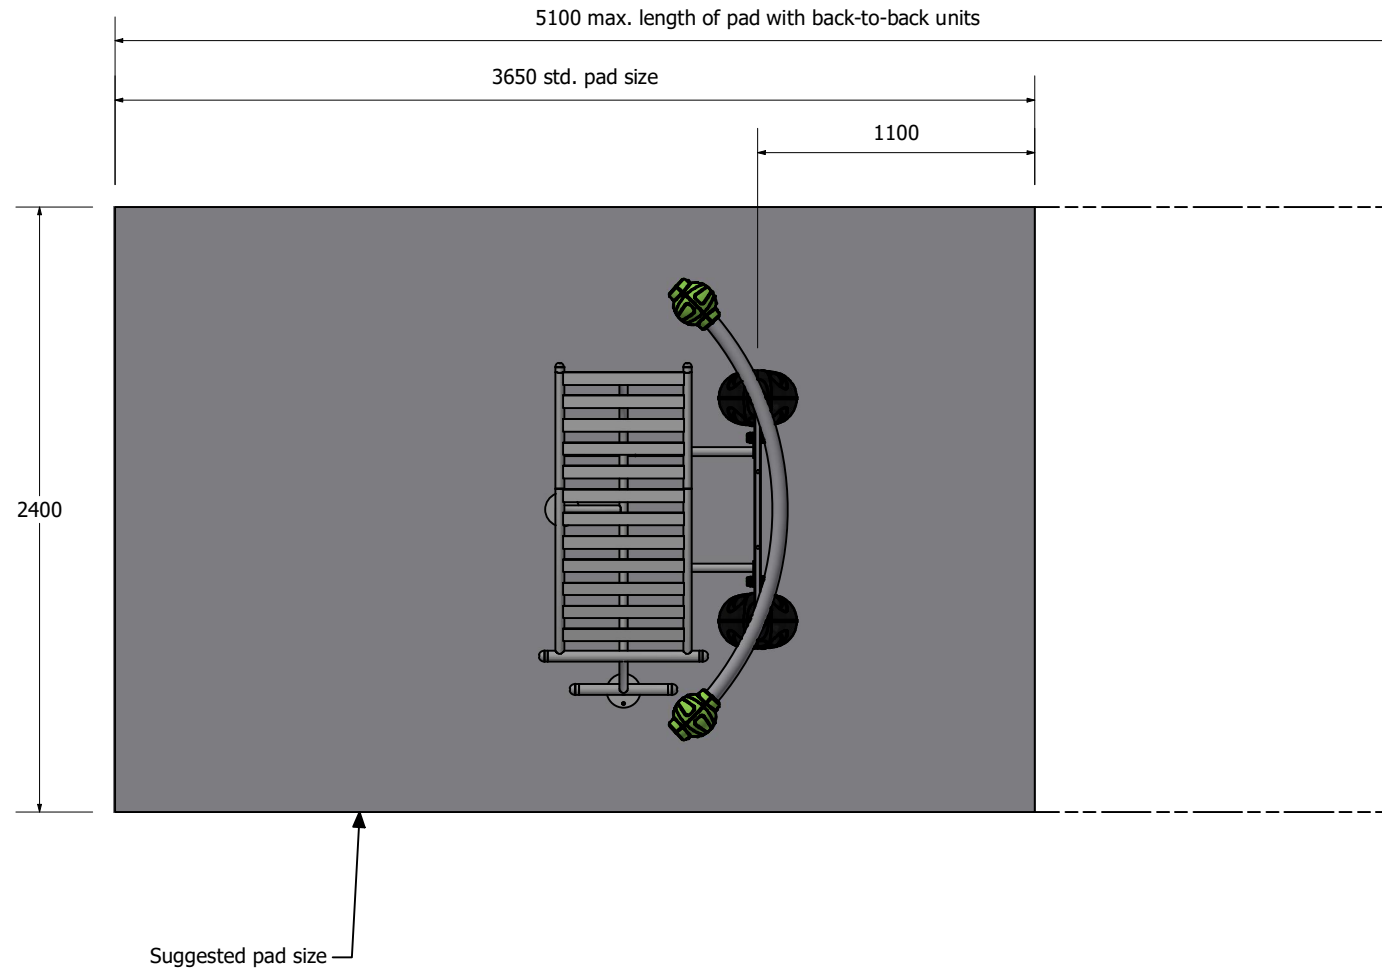

Flex Frame with Sit-Up Bench.

Add another Flex Station to make it a combo.

# Max Health Fitness Station - Sit Up Bench, OGCOSU

Note: Slab shown is standard across fitness station range. Size may be altered depending on equipment configuration.

# Max Health Fitness Station - Sit Up Bench, OGCOSU

PARTS LIST			
ITEM	QTY	PART NUMBER	DESCRIPTION
1	1	OGFV2FR	Duo Station Flex Frame
2	2	OGFV2EC	Fitness Frame End Cover Ø132 x 103mm
3	1	803ASM001	Sit-Up Bench
4	2	PLTIF00 - AP	Titan Flange Cover - Apple
5	2	PLOGFPC00	OGE Foot Plastic Covers - Black (Pair)
6	4	PLSCI10GY	Security Cover & Insert - 10mm
7	6	FAENB2404	M10 x 30mm Galv Set Screw
8	8	FANYN4400	M10 S/S 304 Nyloc Nut
9	8	FARBN4402	M10 x 20 S/S 304 (T45) Prolok Resytork Button Barrel Nut
10	4	FAENB2414	M10 x 80mm Galv Engineering Bolt
11	4	FARBS4414	M10 x 80 S/S 304 (T45) Prolok Resytork Button Machine Screw
12	8	FAFLW4402	M10 x 21 x 1.2 S/S Flat Washer
13	2	FAENB4409	M10 x 55mm S/S 304 Eng Bolt
14	8	FASAD2513	M12 x 75 Galv Sleeve Anchor (Dynabolt)
15	4	FADIA5400	M10 SS 316 Drop in Anchor