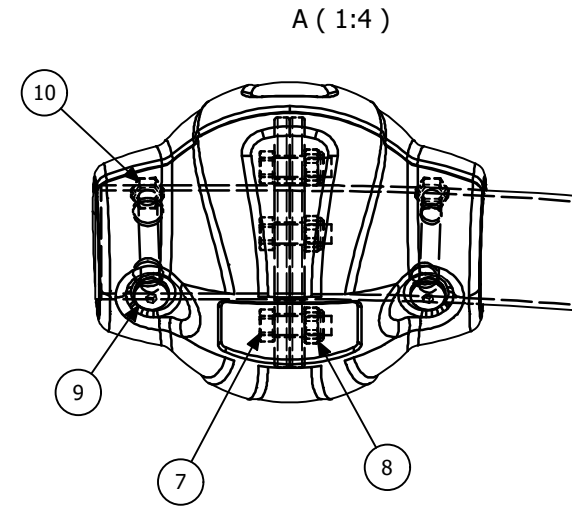

Flex Frame with Sit-Up Bench.

Add another Flex Station to make it a combo.

# Max Health Fitness Station - Sit Up Bench, OGCOSU

Note: Slab shown is standard across fitness station range. Size may be altered depending on equipment configuration.

# Max Health Fitness Station - Sit Up Bench, OGCOSU

PARTS LIST			
ITEM	QTY	PART NUMBER	DESCRIPTION
1	1	OGFV2FR	Duo Station Flex Frame
2	2	OGFV2EC	Fitness Frame End Cover Ø132 x 103mm
3	1	803ASM001	Sit-Up Bench
4	2	PLTIF00 - AP	Titan Flange Cover - Apple
5	2	PLOGFPC00	OGE Foot Plastic Covers - Black (Pair)
6	4	PLSCI10GY	Security Cover & Insert - 10mm
7	6	FAENB2404	M10 x 30mm Galv Set Screw
8	8	FANYN4400	M10 S/S 304 Nyloc Nut
9	8	FARBN4402	M10 x 20 S/S 304 (T45) Prolok Resytork Button Barrel Nut
10	4	FAENB2414	M10 x 80mm Galv Engineering Bolt
11	4	FARBS4414	M10 x 80 S/S 304 (T45) Prolok Resytork Button Machine Screw
12	8	FAFLW4402	M10 x 21 x 1.2 S/S Flat Washer
13	2	FAENB4409	M10 x 55mm S/S 304 Eng Bolt
14	8	FASAD2513	M12 x 75 Galv Sleeve Anchor (Dynabolt)
15	4	FADIA5400	M10 SS 316 Drop in Anchor