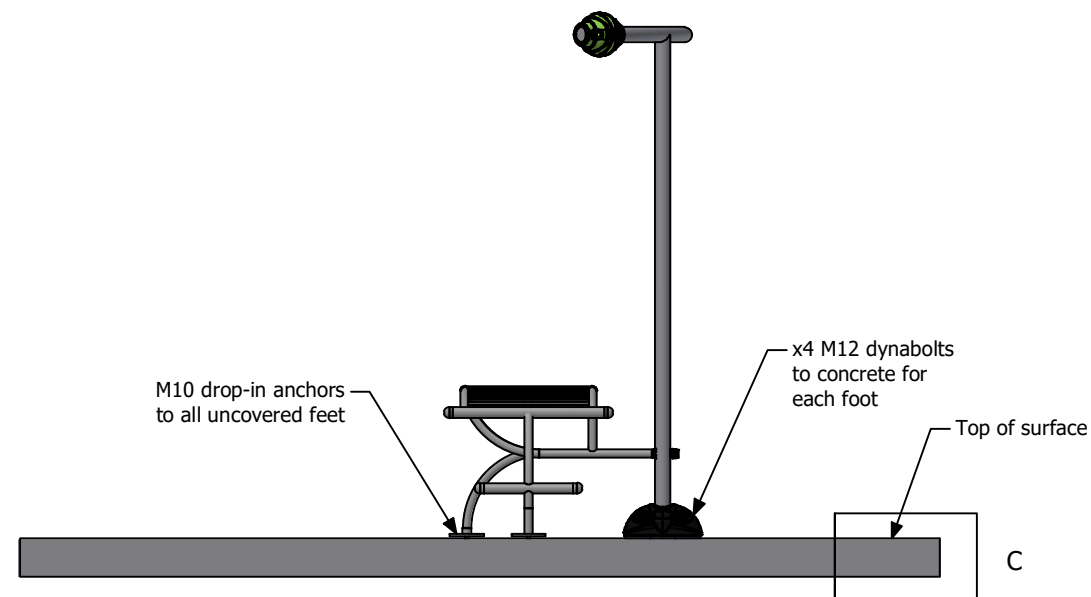

Flex Frame with Sit-Up Bench.

Add another Flex Station to make it a combo.

# Max Health Fitness Station - Sit Up Bench, OGCOSU

Note: Slab shown is standard across fitness station range. Size may be altered depending on equipment configuration.

# Max Health Fitness Station - Sit Up Bench, OGCOSU

PARTS LIST			
ITEM	QTY	PART NUMBER	DESCRIPTION
1	1	OGFV2FR	Duo Station Flex Frame
2	2	OGFV2EC	Fitness Frame End Cover Ø132 x 103mm
3	1	803ASM001	Sit-Up Bench
4	2	PLTIF00 - AP	Titan Flange Cover - Apple
5	2	PLOGFPC00	OGE Foot Plastic Covers - Black (Pair)
6	4	PLSCI10GY	Security Cover & Insert - 10mm
7	6	FAENB2404	M10 x 30mm Galv Set Screw
8	8	FANYN4400	M10 S/S 304 Nyloc Nut
9	8	FARBN4402	M10 x 20 S/S 304 (T45) Prolok Resytork Button Barrel Nut
10	4	FAENB2414	M10 x 80mm Galv Engineering Bolt
11	4	FARBS4414	M10 x 80 S/S 304 (T45) Prolok Resytork Button Machine Screw
12	8	FAFLW4402	M10 x 21 x 1.2 S/S Flat Washer
13	2	FAENB4409	M10 x 55mm S/S 304 Eng Bolt
14	8	FASAD2513	M12 x 75 Galv Sleeve Anchor (Dynabolt)
15	4	FADIA5400	M10 SS 316 Drop in Anchor