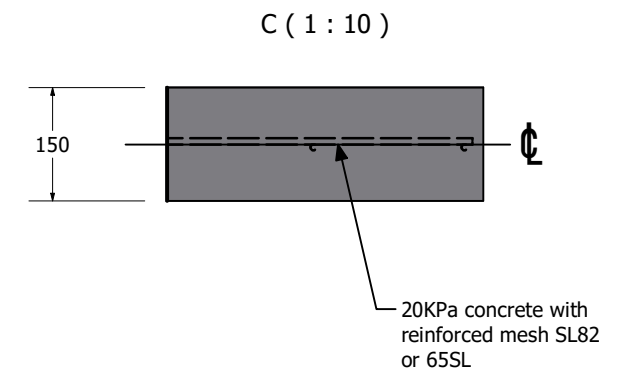

Flex Frame with Sit-Up Bench.

Add another Flex Station to make it a combo.

# Max Health Fitness Station - Sit Up Bench, OGCOSU

Note: Slab shown is standard across fitness station range. Size may be altered depending on equipment configuration.

# Max Health Fitness Station - Sit Up Bench, OGCOSU

PARTS LIST			
ITEM	QTY	PART NUMBER	DESCRIPTION
1	1	OGFV2FR	Duo Station Flex Frame
2	2	OGFV2EC	Fitness Frame End Cover Ø132 x 103mm
3	1	803ASM001	Sit-Up Bench
4	2	PLTIF00 - AP	Titan Flange Cover - Apple
5	2	PLOGFPC00	OGE Foot Plastic Covers - Black (Pair)
6	4	PLSCI10GY	Security Cover & Insert - 10mm
7	6	FAENB2404	M10 x 30mm Galv Set Screw
8	8	FANYN4400	M10 S/S 304 Nyloc Nut
9	8	FARBN4402	M10 x 20 S/S 304 (T45) Prolok Resytork Button Barrel Nut
10	4	FAENB2414	M10 x 80mm Galv Engineering Bolt
11	4	FARBS4414	M10 x 80 S/S 304 (T45) Prolok Resytork Button Machine Screw
12	8	FAFLW4402	M10 x 21 x 1.2 S/S Flat Washer
13	2	FAENB4409	M10 x 55mm S/S 304 Eng Bolt
14	8	FASAD2513	M12 x 75 Galv Sleeve Anchor (Dynabolt)
15	4	FADIA5400	M10 SS 316 Drop in Anchor