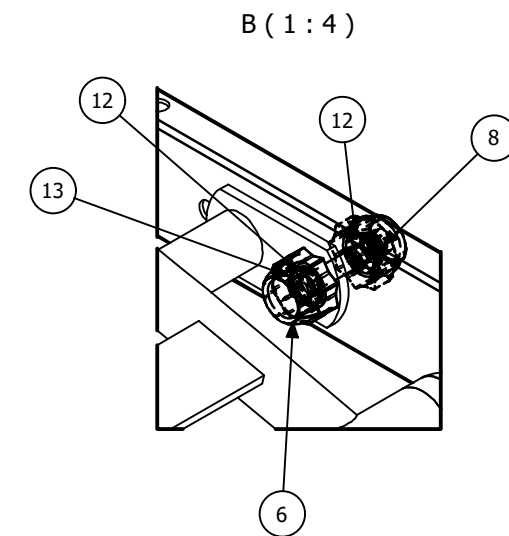

Flex Frame with Sit-Up Bench.

Add another Flex Station to make it a combo.

# Max Health Fitness Station - Sit Up Bench, OGCOSU

Note: Slab shown is standard across fitness station range. Size may be altered depending on equipment configuration.

# Max Health Fitness Station - Sit Up Bench, OGCOSU

PARTS LIST			
ITEM	QTY	PART NUMBER	DESCRIPTION
1	1	OGFV2FR	Duo Station Flex Frame
2	2	OGFV2EC	Fitness Frame End Cover Ø132 x 103mm
3	1	803ASM001	Sit-Up Bench
4	2	PLTIF00 - AP	Titan Flange Cover - Apple
5	2	PLOGFPC00	OGE Foot Plastic Covers - Black (Pair)
6	4	PLSCI10GY	Security Cover & Insert - 10mm
7	6	FAENB2404	M10 x 30mm Galv Set Screw
8	8	FANYN4400	M10 S/S 304 Nyloc Nut
9	8	FARBN4402	M10 x 20 S/S 304 (T45) Prolok Resytork Button Barrel Nut
10	4	FAENB2414	M10 x 80mm Galv Engineering Bolt
11	4	FARBS4414	M10 x 80 S/S 304 (T45) Prolok Resytork Button Machine Screw
12	8	FAFLW4402	M10 x 21 x 1.2 S/S Flat Washer
13	2	FAENB4409	M10 x 55mm S/S 304 Eng Bolt
14	8	FASAD2513	M12 x 75 Galv Sleeve Anchor (Dynabolt)
15	4	FADIA5400	M10 SS 316 Drop in Anchor