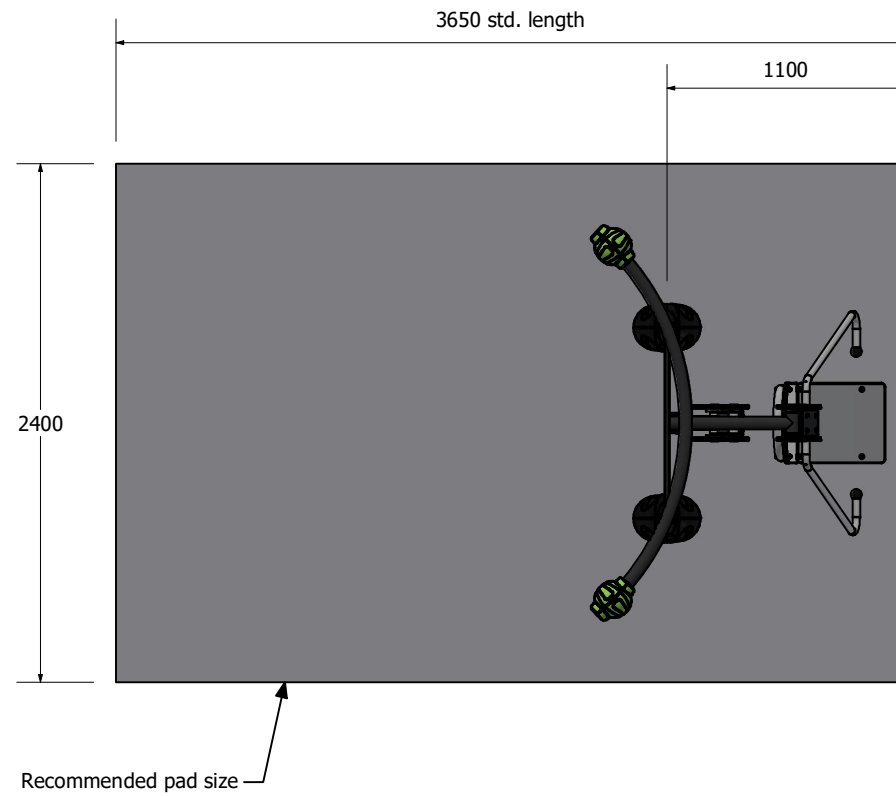

Flex Frame with Vertical Bench Press

Add another Techno Station to make it a combo.

Note: slab shown in standard across fitness station range.