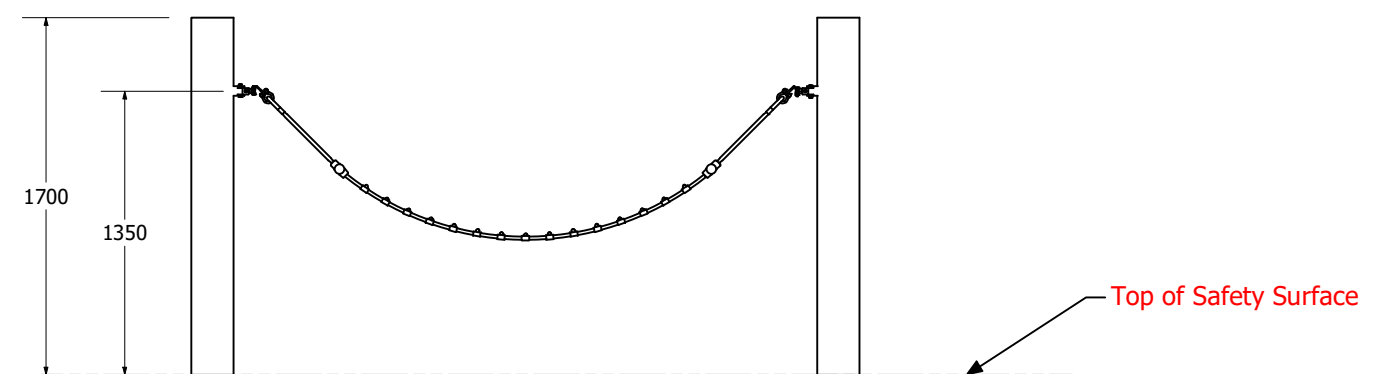

Lazy Daisy Hammock - Timbaplay

Lazy Daisy Hammock - Timbaplay

Lazy Daisy Hammock - Timbaplay

Technical Information	
Main Dimension	6100 x 3250
Total Area	19.83m ²
Max FHO	1000
Heaviest Part	-
Compliant to	NZS 5828:2015 AS 4685:2017 EN 1176:2008