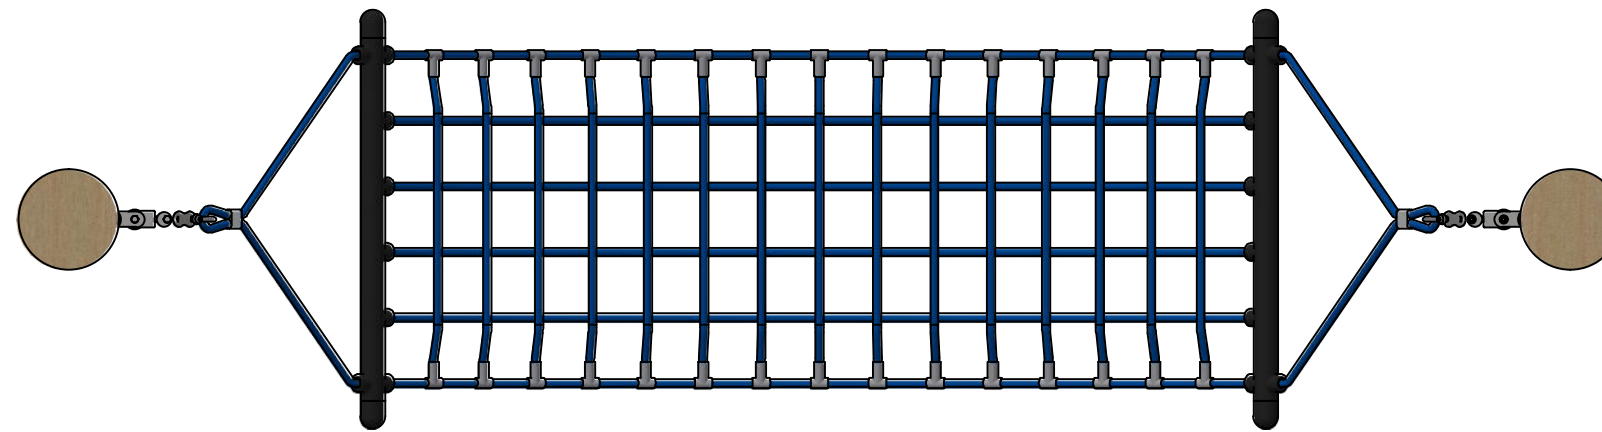

Lazy Daisy Hammock - Timbaplay

Lazy Daisy Hammock - Timbaplay

Lazy Daisy Hammock - Timbaplay

Technical Information	
Main Dimension	6100 x 3250
Total Area	19.83m ²
Max FHO	1000
Heaviest Part	-
Compliant to	NZS 5828:2015 AS 4685:2017 EN 1176:2008