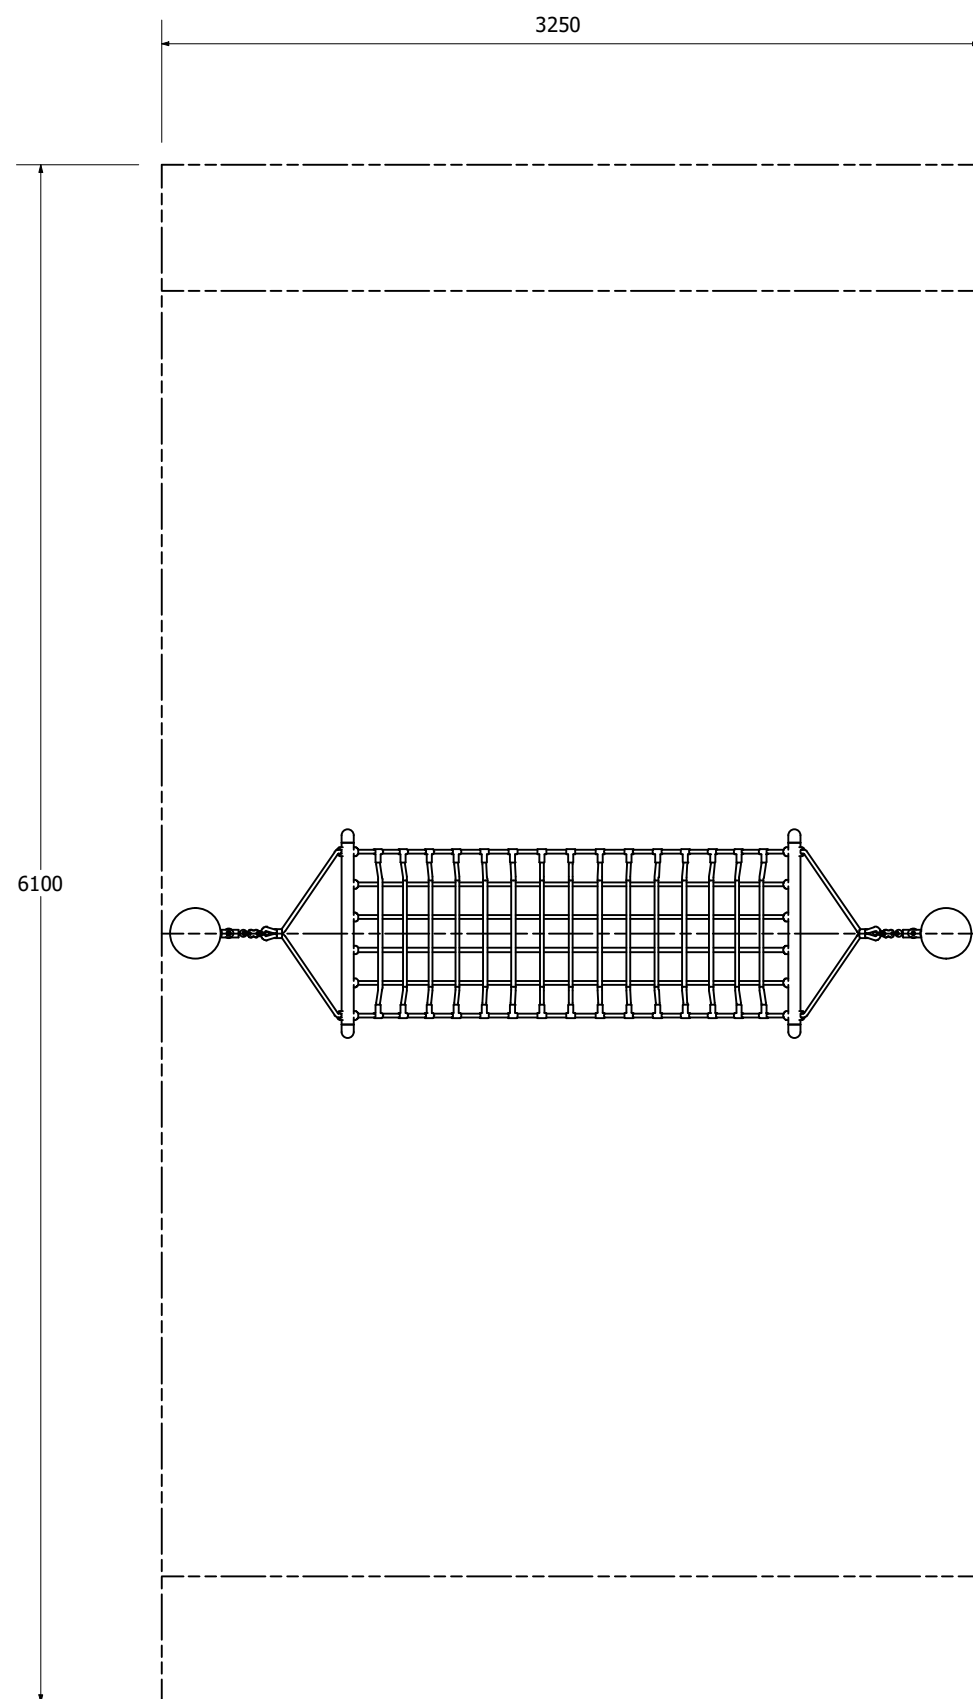

Lazy Daisy Hammock - Timbaplay

Lazy Daisy Hammock - Timbaplay

Lazy Daisy Hammock - Timbaplay

Technical Information	
Main Dimension	6100 x 3250
Total Area	19.83m ²
Max FHO	1000
Heaviest Part	-
Compliant to	NZS 5828:2015 AS 4685:2017 EN 1176:2008