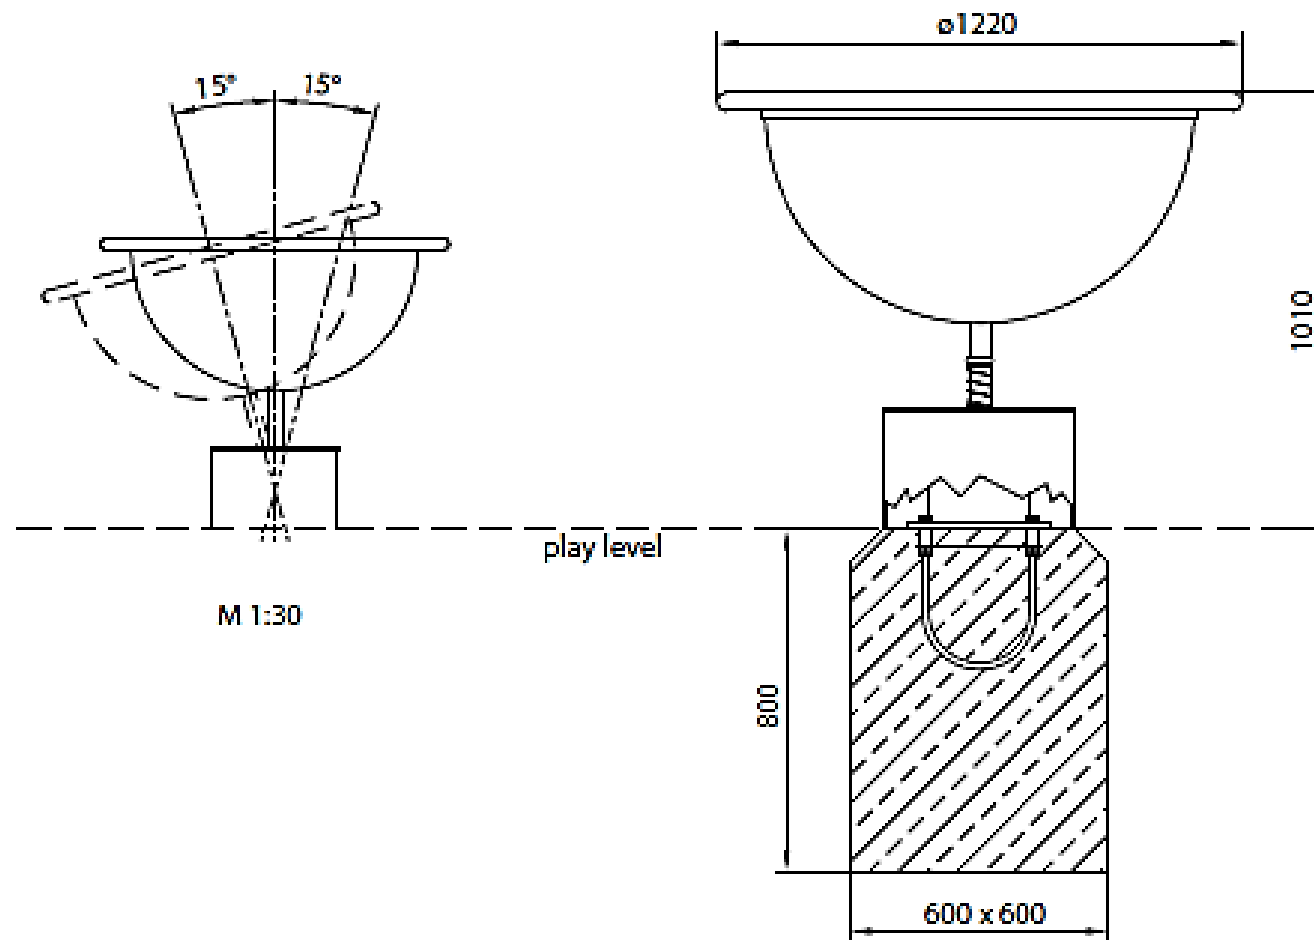

## Dribbler

50000537

Technical Information	
Space Required	∅ x h: 4,700 x 3,000 mm
Total Area	17.3m <sup>2</sup>
Dimension	1,220 x 1,010 mm
FHOF	N/A
Compliant	EN 1176:2017