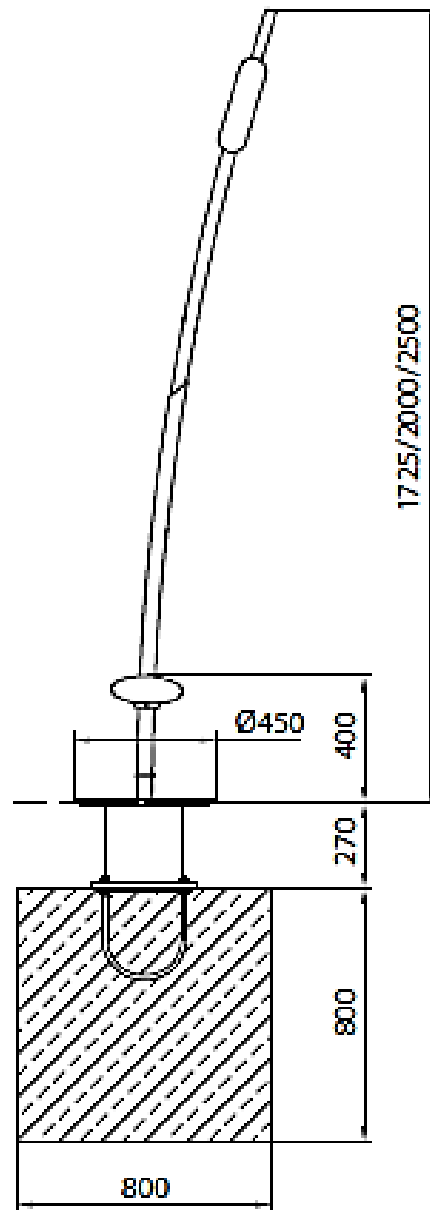

Grass

A. Installation in synthetic safety surfacing