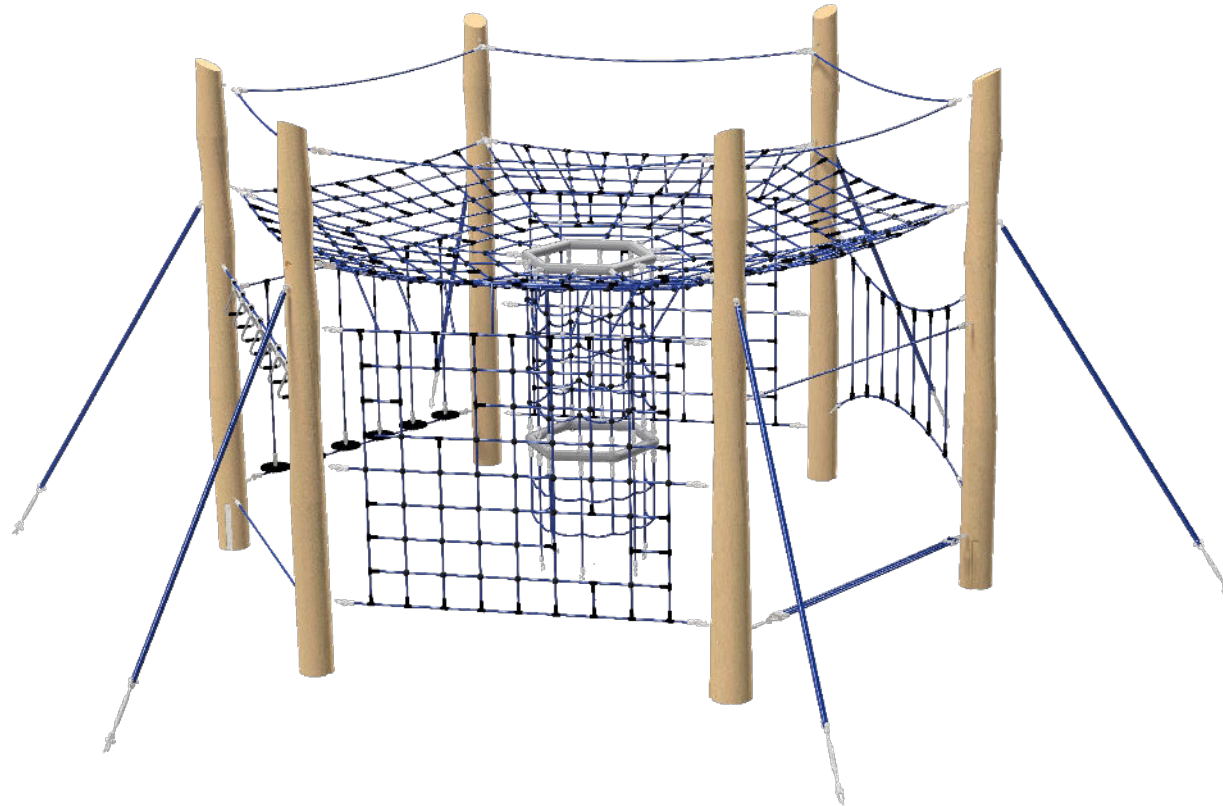

4m Funnel Web Maxi, Wobbly Wood

CNFUWENZ

Ø 9.85 m

Technical Information	
Space Required	Ø 9.85m
Equipment Height	4m
Total Area	76m ²
FHOF	3m
Compliant	NZS 5828:2015 AS 4685:2021 EN 1176:2018