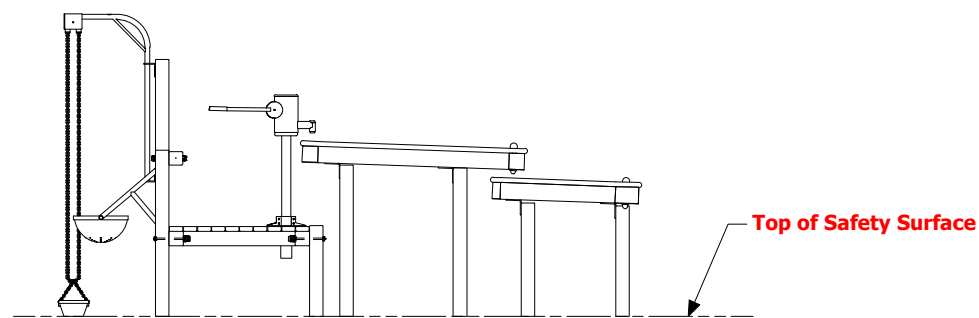

Waterplay Module - MOTP240

***Depending on pump availability, the actual pump supplied may vary from what is shown on the renders.
The [Water Pump with Hand Wheel](#) is normally available, but please get confirmation from our sales consultant at point of order.*

Technical Information	
Main Dimension	6817x5240mm
Total Area	33m2
Max FHO	595mm
Heaviest Part	
Compliant to	NZS 5828:2015 AS 4685:2017 EN 1176:2008

1:50 @ A3

Front Elevation

Right Elevation