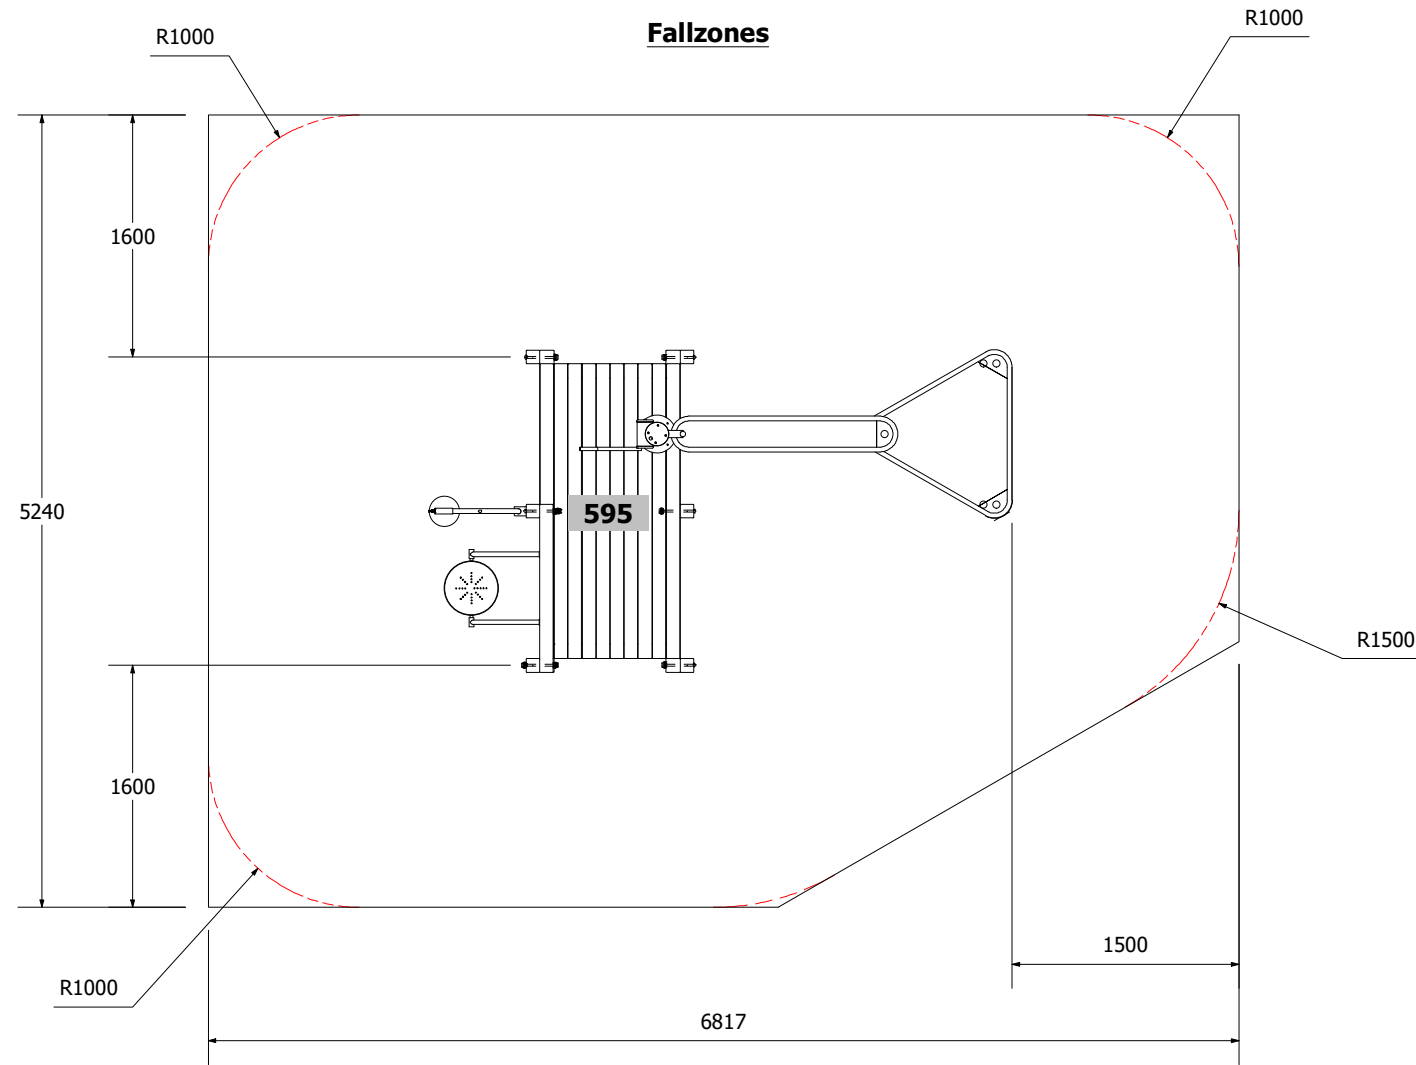

Waterplay Module - MOTP240

***Depending on pump availability, the actual pump supplied may vary from what is shown on the renders.
The [Water Pump with Hand Wheel](#) is normally available, but please get confirmation from our sales consultant at point of order.*

Technical Information	
Main Dimension	6817x5240mm
Total Area	33m2
Max FHO	595mm
Heaviest Part	
Compliant to	NZS 5828:2015 AS 4685:2017 EN 1176:2008

1:50 @ A3

Front Elevation

Right Elevation