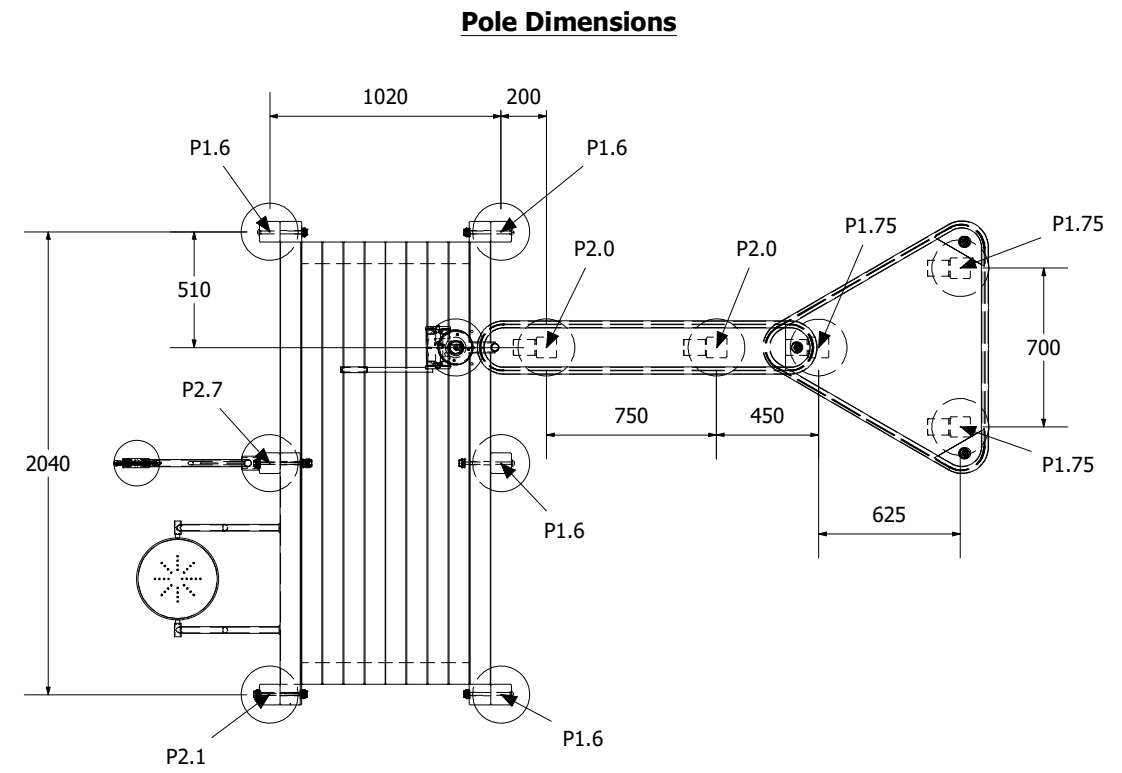

Waterplay Module - MOTP240

***Depending on pump availability, the actual pump supplied may vary from what is shown on the renders.
The [Water Pump with Hand Wheel](#) is normally available, but please get confirmation from our sales consultant at point of order.*

Technical Information	
Main Dimension	6817x5240mm
Total Area	33m2
Max FHO	595mm
Heaviest Part	
Compliant to	NZS 5828:2015 AS 4685:2017 EN 1176:2008

1:50 @ A3

Front Elevation

Right Elevation