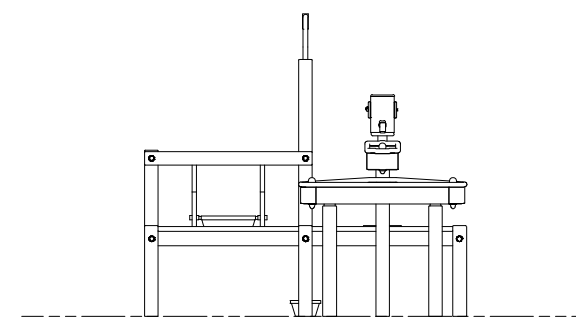

Waterplay Module - MOTP240

***Depending on pump availability, the actual pump supplied may vary from what is shown on the renders.
The [Water Pump with Hand Wheel](#) is normally available, but please get confirmation from our sales consultant at point of order.*

Technical Information	
Main Dimension	6817x5240mm
Total Area	33m2
Max FHO	595mm
Heaviest Part	
Compliant to	NZS 5828:2015 AS 4685:2017 EN 1176:2008

1:50 @ A3

Front Elevation

Right Elevation