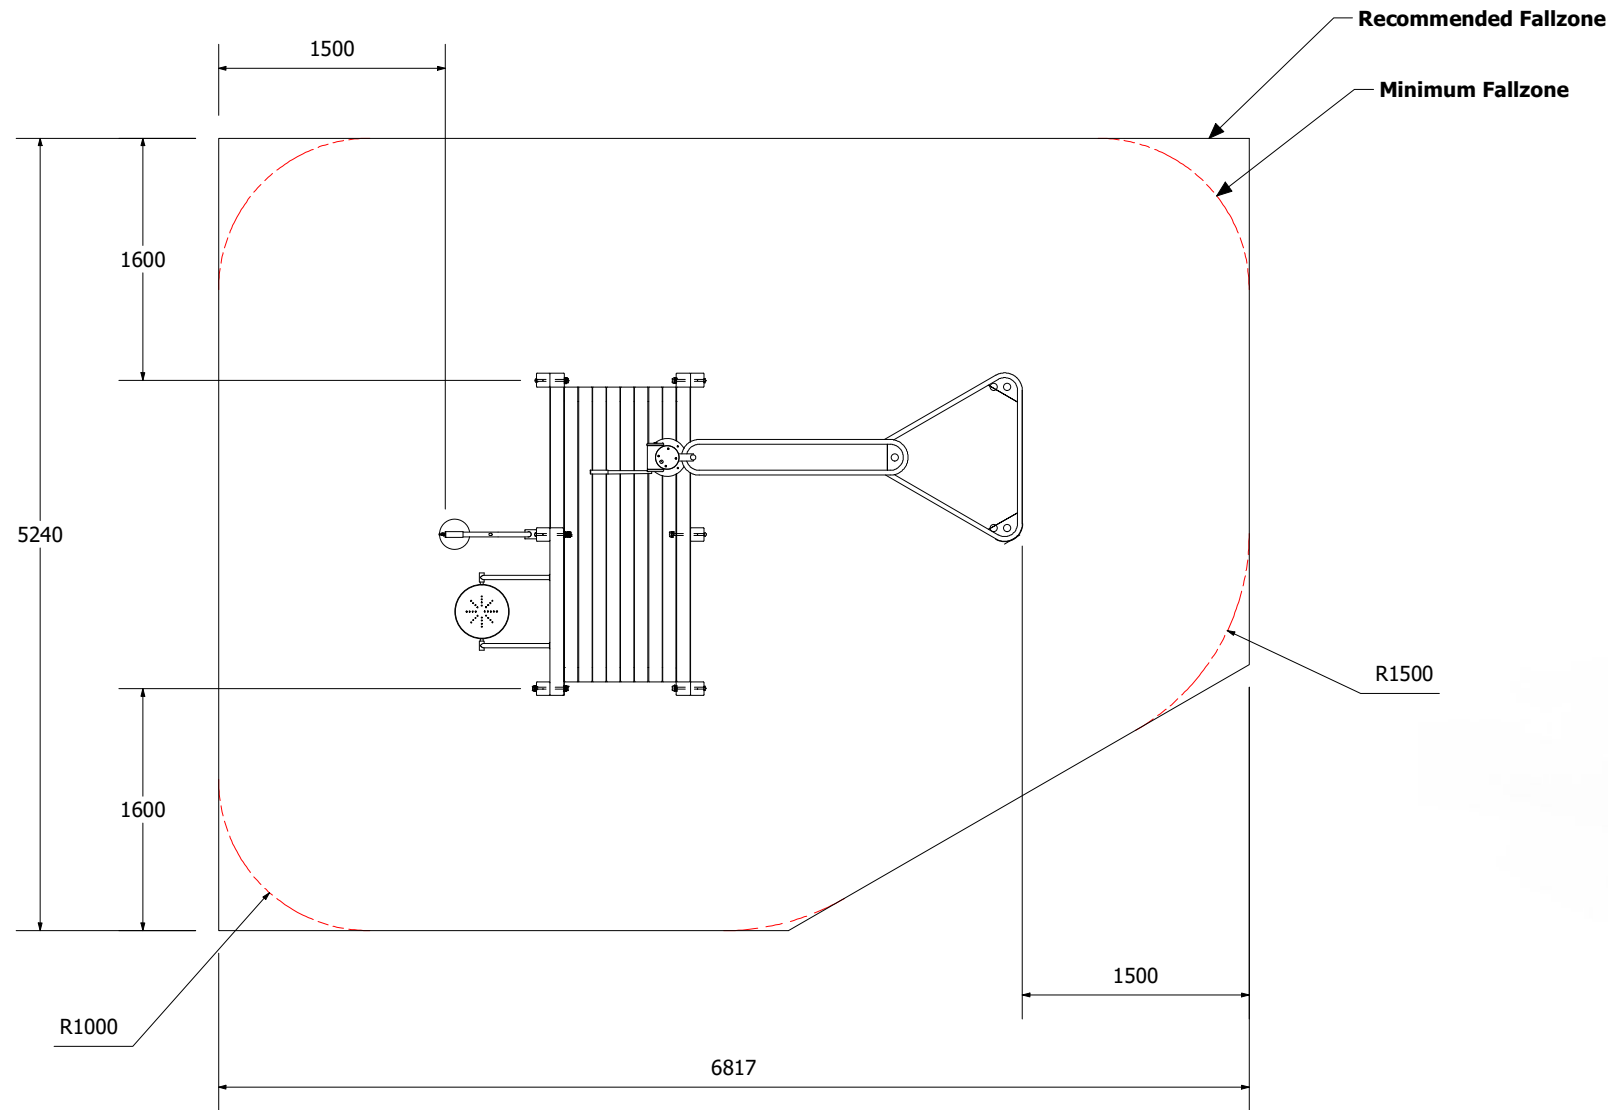

Waterplay Module - MOTP240

***Depending on pump availability, the actual pump supplied may vary from what is shown on the renders.
The [Water Pump with Hand Wheel](#) is normally available, but please get confirmation from our sales consultant at point of order.*

Technical Information	
Main Dimension	6817x5240mm
Total Area	33m2
Max FHO	595mm
Heaviest Part	
Compliant to	NZS 5828:2015 AS 4685:2017 EN 1176:2008

1:50 @ A3

Front Elevation

Right Elevation