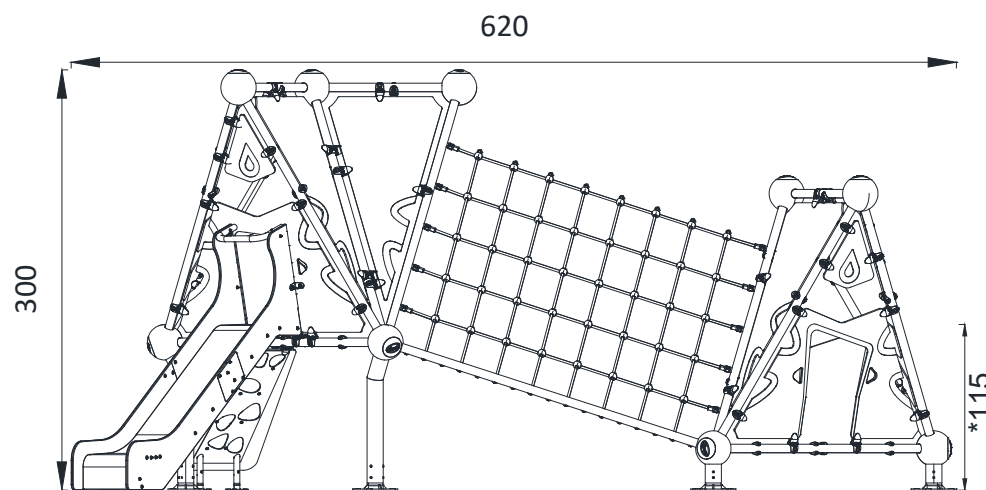

Jungle Series GGJS 1006-P

Jungle Series GGJS 1006-P

TOP VIEW

FRONT VIEW

SIDE VIEW

Technical Information	
Main Dimension (L x W x H)	6.2 x 4.15 x 3m
Safety Area	48.1m ²
Max FHOF	1.15m
Capacity	13
Compliant to	NZS 5828:2015 EN 1176

*Maximum Fall Height. Dimensions shown are in cm