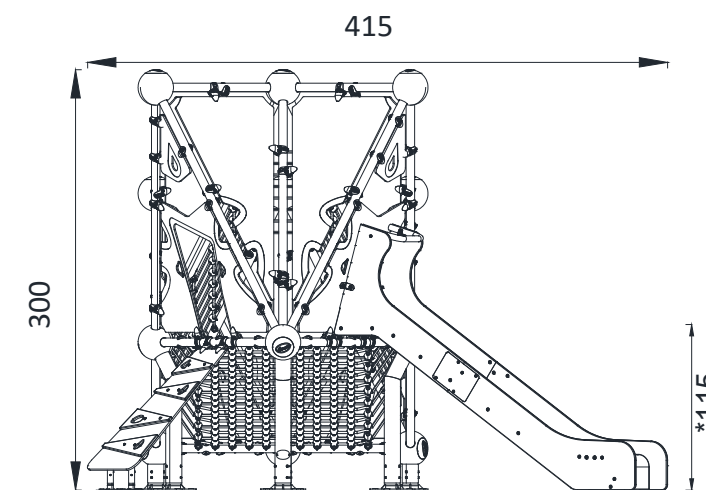

Jungle Series GGJS 1006-P

Jungle Series GGJS 1006-P

TOP VIEW

FRONT VIEW

SIDE VIEW

Technical Information	
Main Dimension (L x W x H)	6.2 x 4.15 x 3m
Safety Area	48.1m ²
Max FHOF	1.15m
Capacity	13
Compliant to	NZS 5828:2015 EN 1176

*Maximum Fall Height. Dimensions shown are in cm