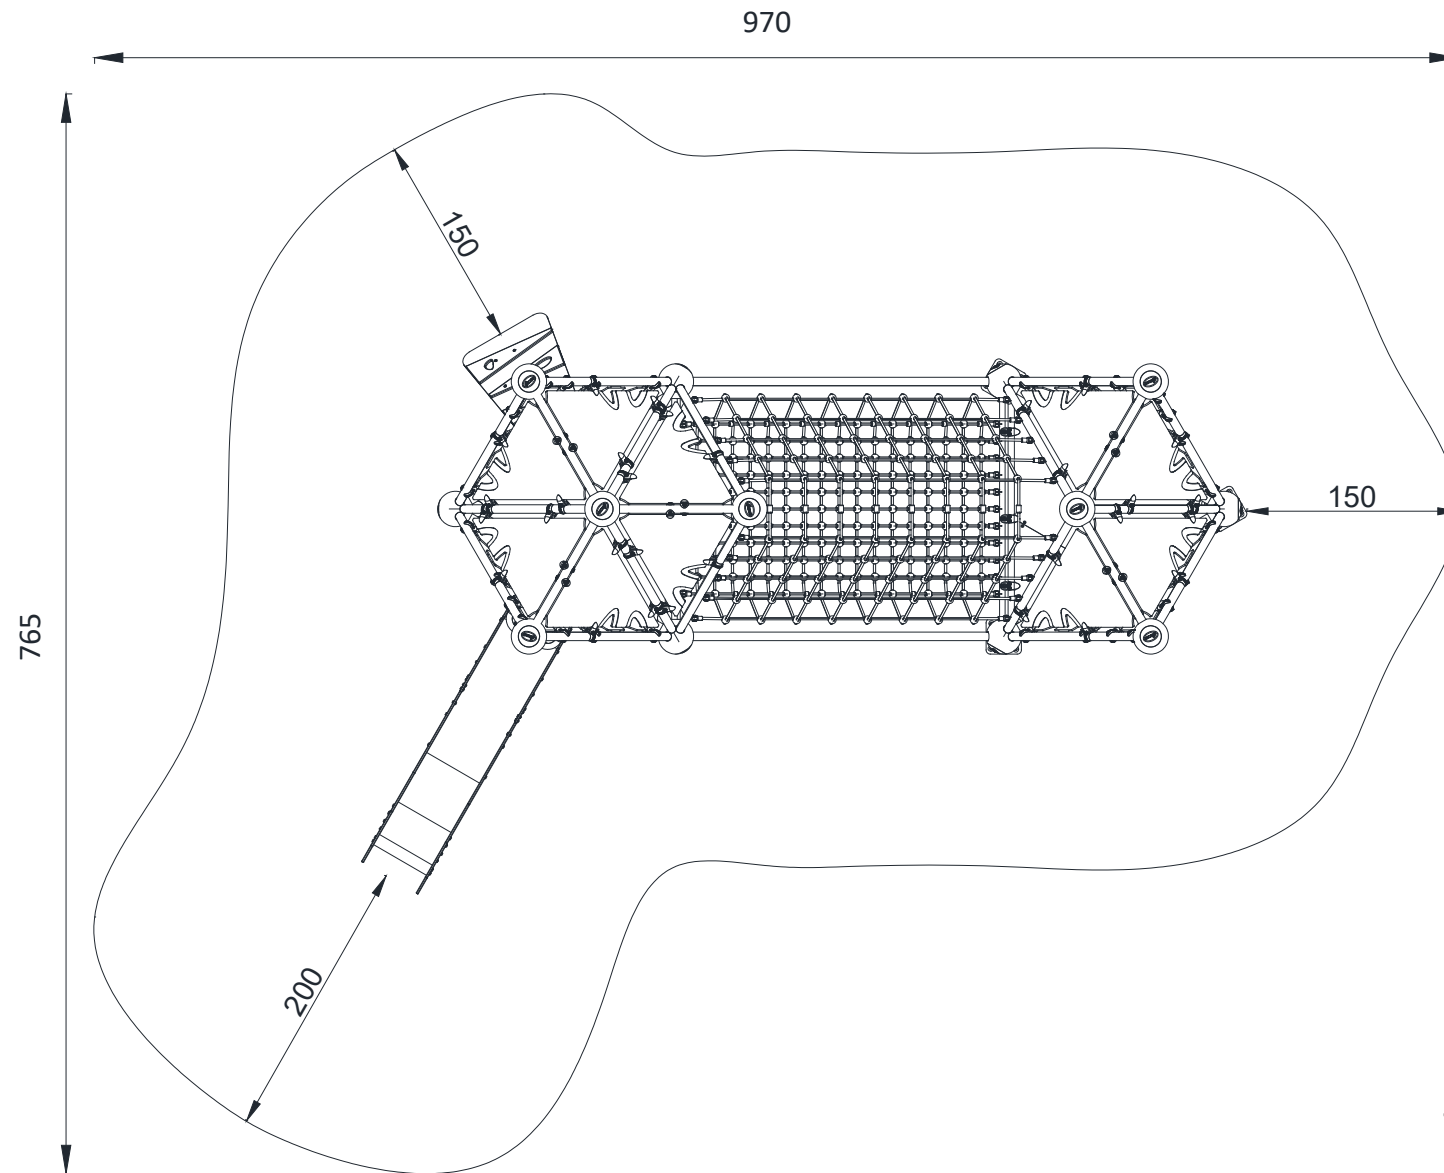

Jungle Series GGJS 1006-P

Jungle Series GGJS 1006-P

TOP VIEW

FRONT VIEW

SIDE VIEW

Technical Information	
Main Dimension (L x W x H)	6.2 x 4.15 x 3m
Safety Area	48.1m ²
Max FHOF	1.15m
Capacity	13
Compliant to	NZS 5828:2015 EN 1176

*Maximum Fall Height. Dimensions shown are in cm