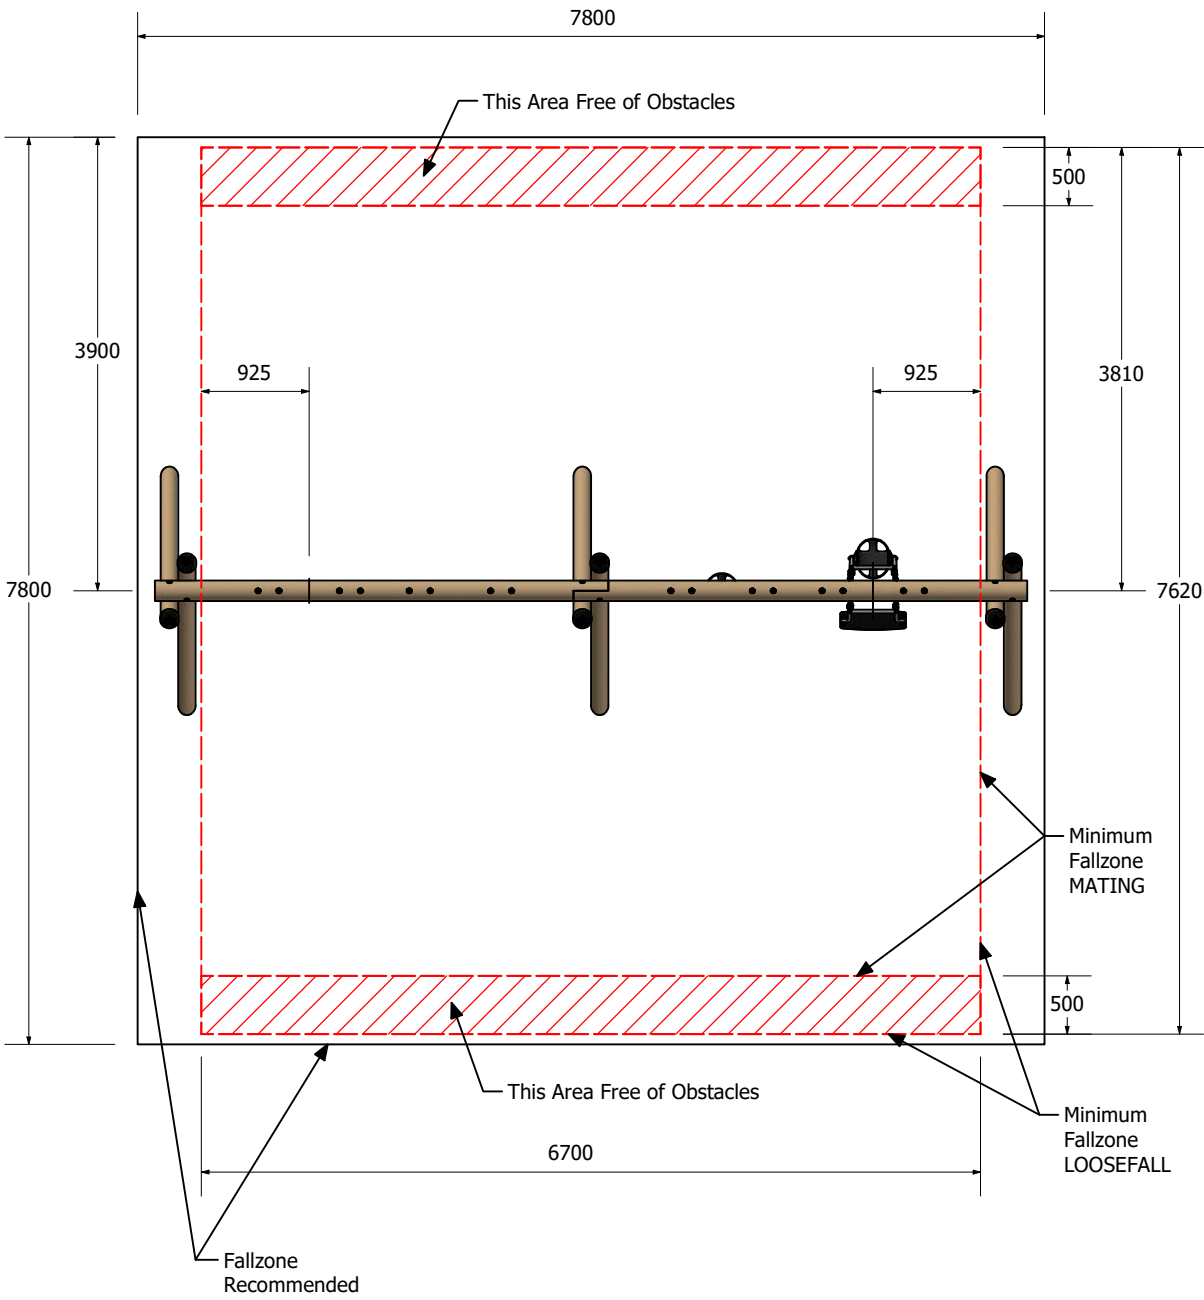

# TIMBAPLAY SWING - 4 BAY 2VR - TWC - EXP

SWTP4S05

Age groups appropriate for:

 Toddlers & Pre-Schoolers

 Primary to Big Kids

 Teenagers to Young Adults

 Whole family / Young at Heart

SWTP4S05

## DIMENSIONS AT GROUND LEVEL

Technical Information	
Main Dimension	7.8m x 7.8m
Total Area	61 sq/m
Max FHOF	1300
Heaviest Part	100 KG
Compliant to	NZS 5828:2015 AS 4685:(series) EN 1176:2008