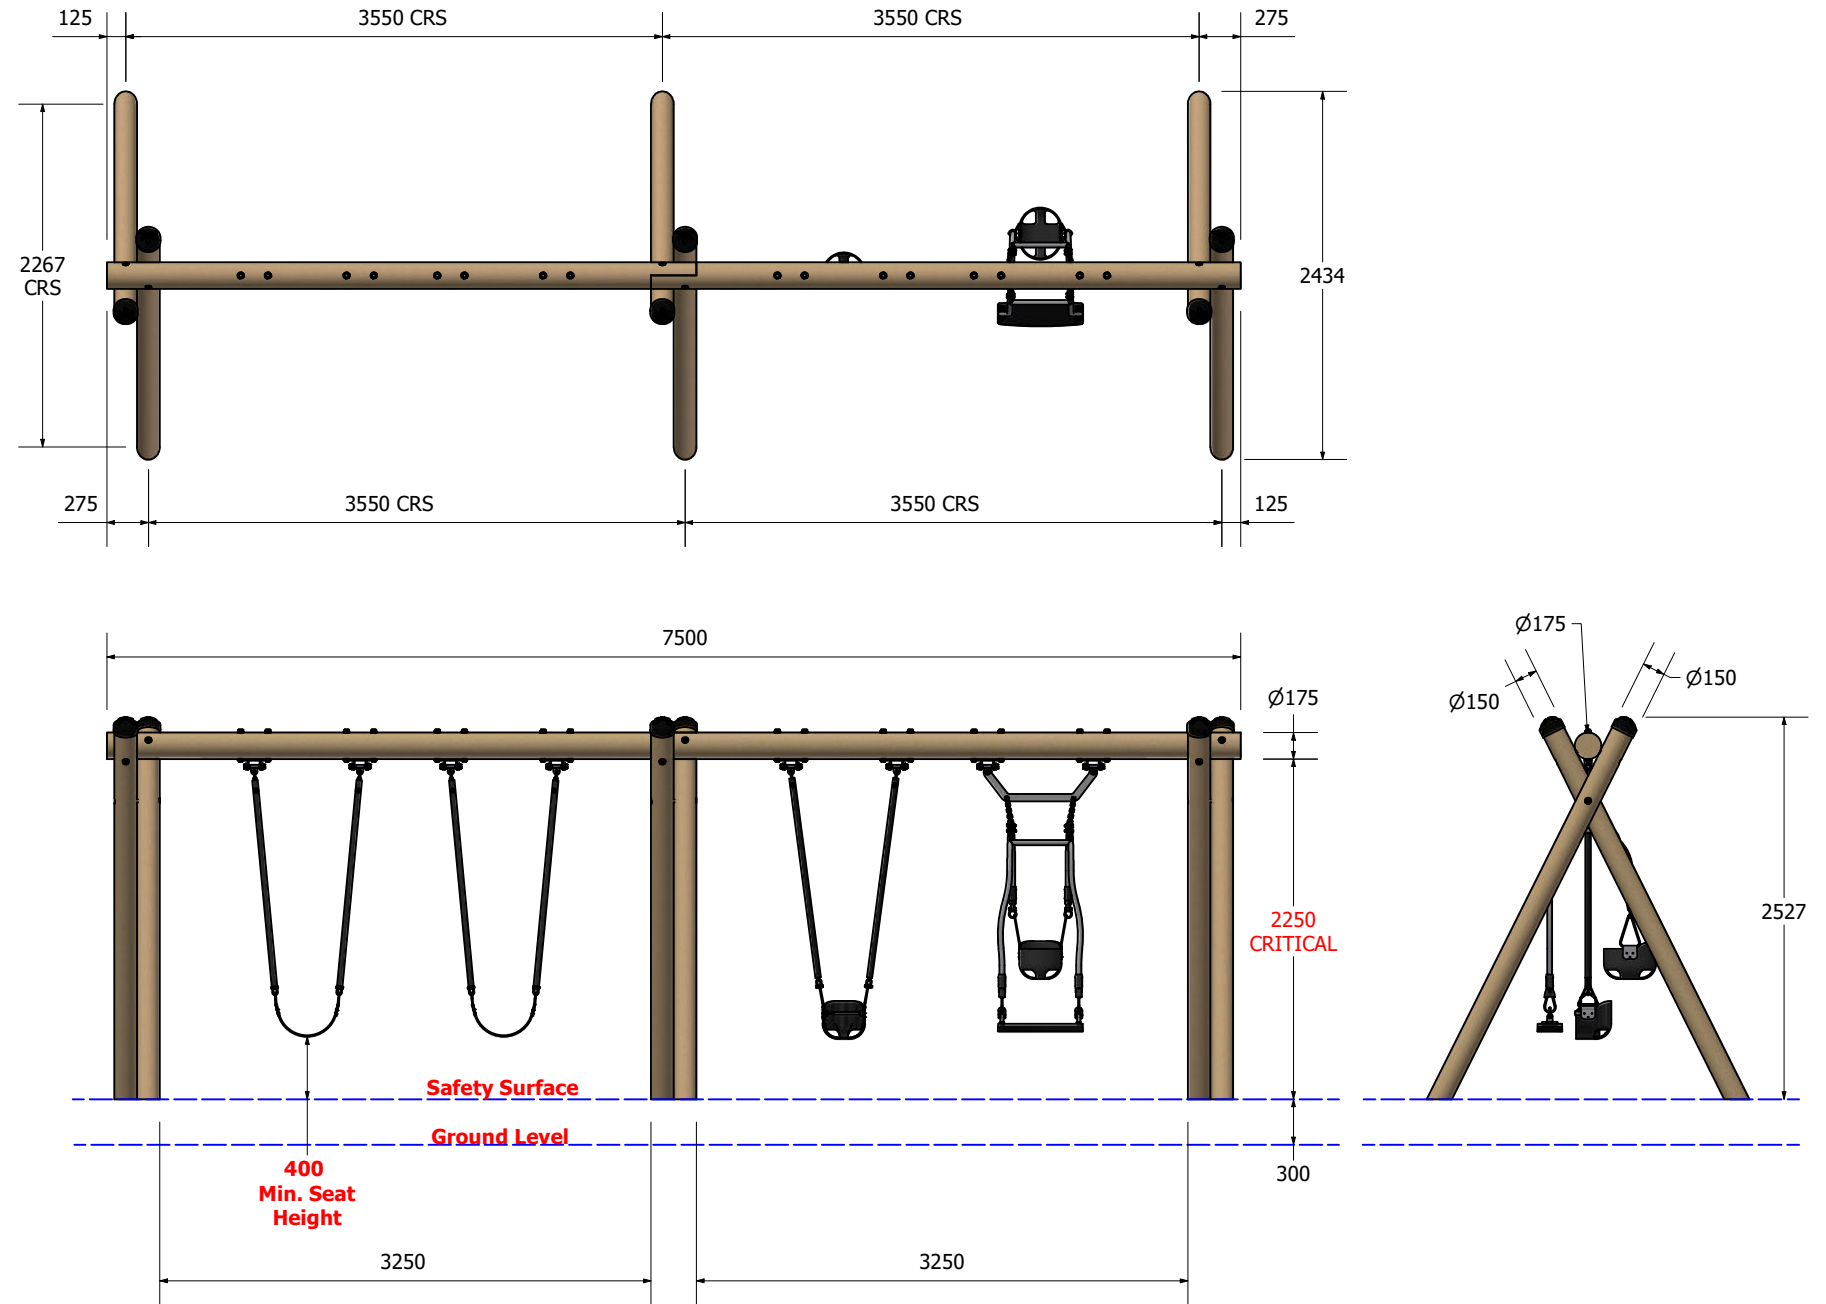

# TIMBAPLAY SWING - 4 BAY 2VR - TWC - EXP

SWTP4S05

Age groups appropriate for:

 Toddlers & Pre-Schoolers

 Primary to Big Kids

 Teenagers to Young Adults

 Whole family / Young at Heart

SWTP4S05

## FALLZONE

## DIMENSIONS AT GROUND LEVEL

Technical Information	
Main Dimension	7.8m x 7.8m
Total Area	61 sq/m
Max FHOF	1300
Heaviest Part	100 KG
Compliant to	NZS 5828:2015 AS 4685:(series) EN 1176:2008