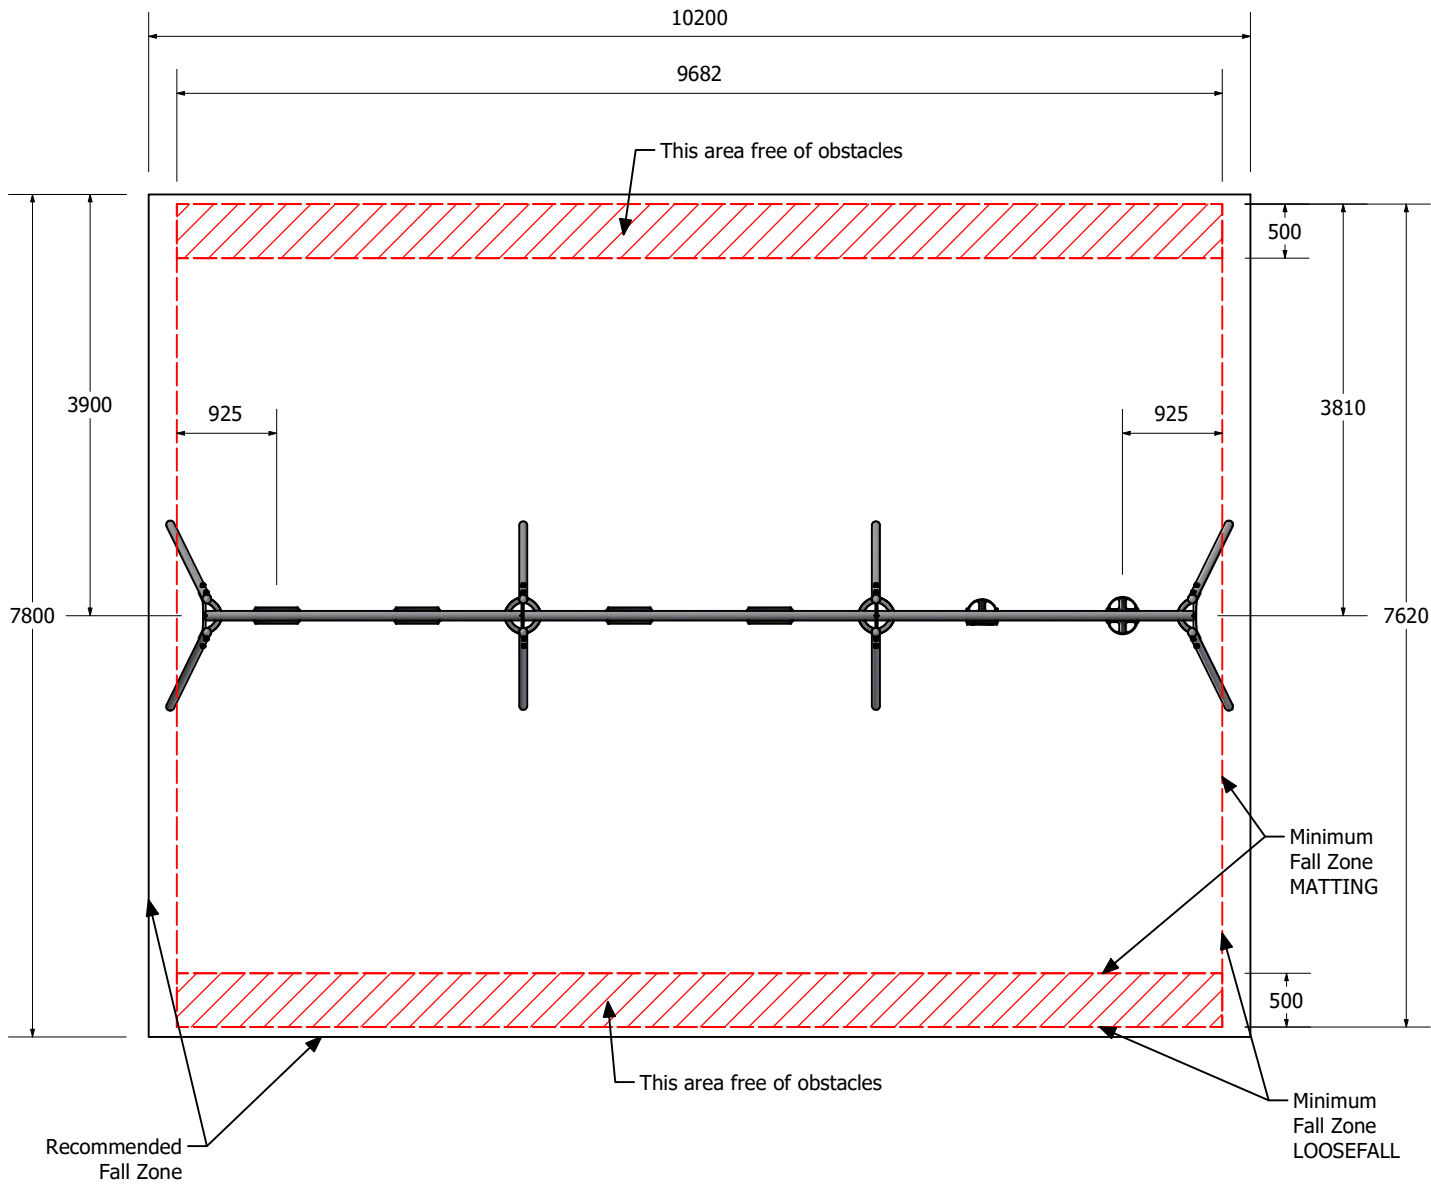

# METAPLAY SWING - 6 BAY STANDARD 4VR TWC INF

SWMP6B13H

Age groups appropriate for:

 Toddlers & Pre-Schoolers

 Primary to Big Kids

 Teenagers to Young Adults

 Whole family / Young at Heart

SWMP6B13H

## DIMENSIONS AT GROUND LEVEL

Technical Information	
Main Dimension	7800 x 10200
Total Area	80 sq/m
Max FHOE	1300 mm
Heaviest Part	50 kg
Compliant to	NZS 5828:2015 AS 4685:(series) EN 1176:2008