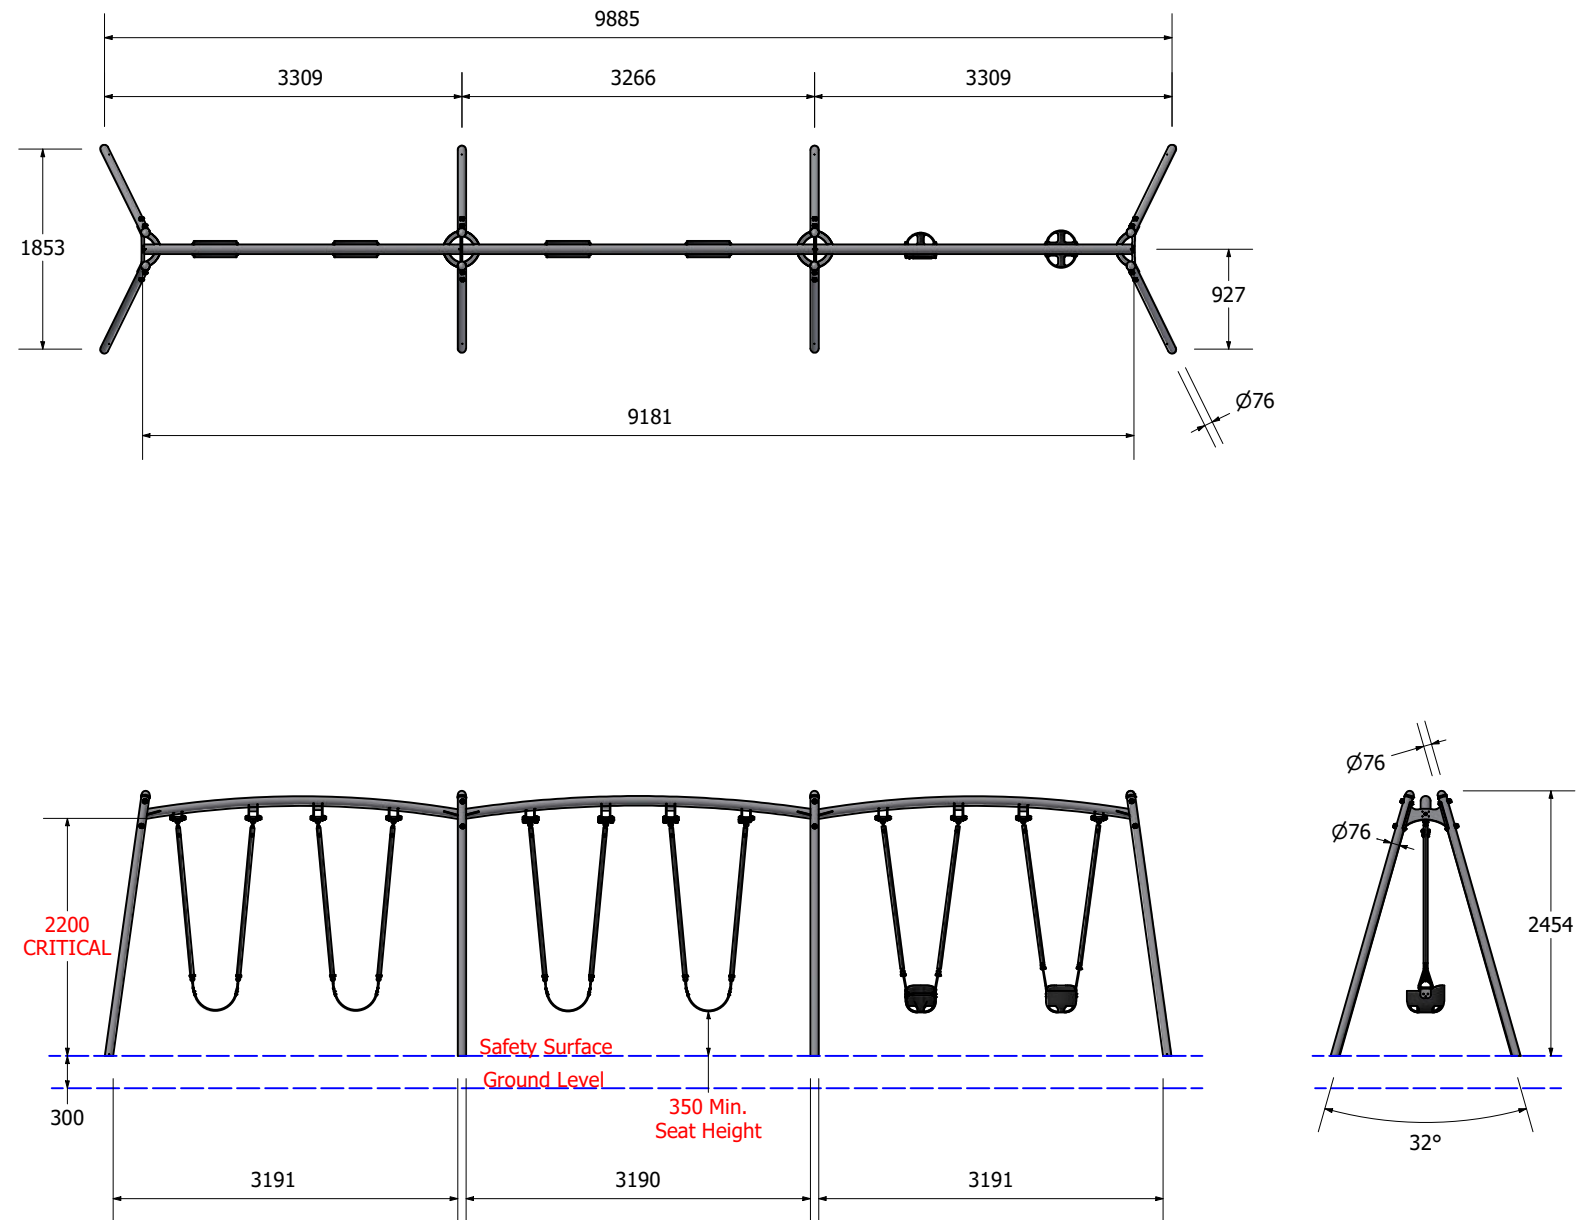

# METAPLAY SWING - 6 BAY STANDARD 4VR TWC INF

SWMP6B13H

Age groups appropriate for:

 Toddlers & Pre-Schoolers

 Primary to Big Kids

 Teenagers to Young Adults

 Whole family / Young at Heart

SWMP6B13H

## FALLZONE

## DIMENSIONS AT GROUND LEVEL

Technical Information	
Main Dimension	7800 x 10200
Total Area	80 sq/m
Max FHOE	1300 mm
Heaviest Part	50 kg
Compliant to	NZS 5828:2015 AS 4685:(series) EN 1176:2008