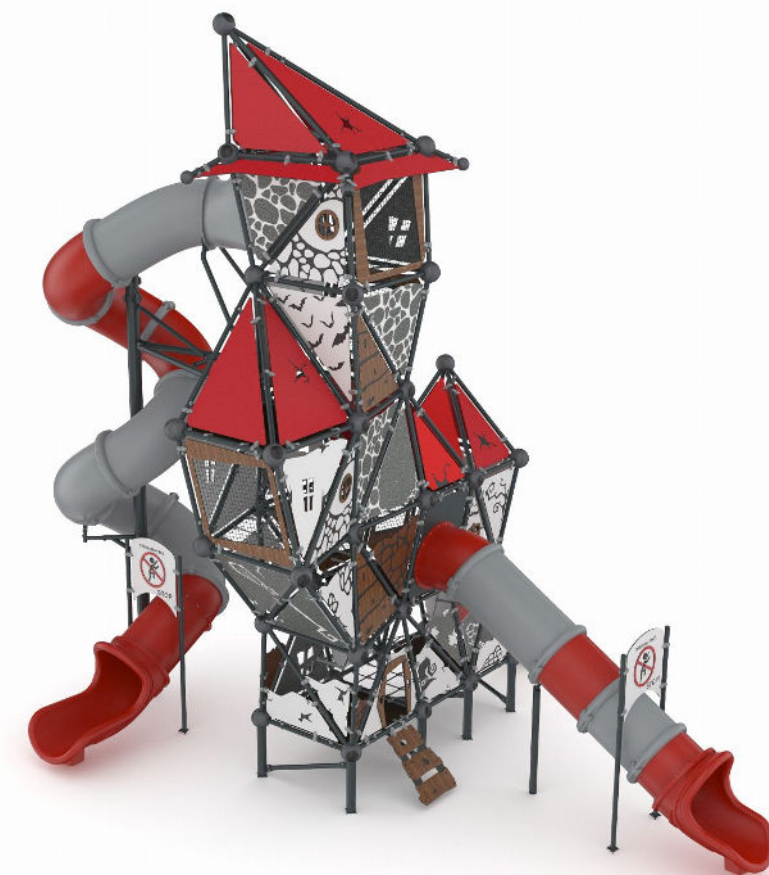

Witch Series GGWS 1009- P

Witch Series GGWS 1009- P

TOP VIEW

FRONT VIEW

SIDE VIEW

Technical Information	
Main Dimension (L x W x H)	10.25 x 7.2 x 9.15m
Safety Area	89.1 m ²
Max FHOH	0.9 m
Capacity	58
Compliant to	NZS 5828:2015 EN 1176

*Maximum Fall Height. Dimensions shown are in cm