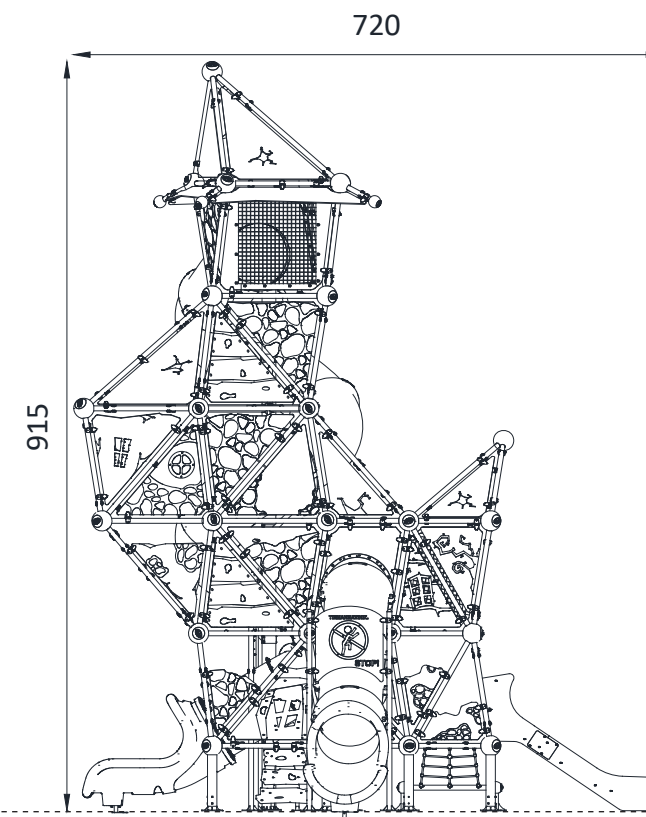

Witch Series GGWS 1009- P

Witch Series GGWS 1009- P

TOP VIEW

FRONT VIEW

SIDE VIEW

Technical Information	
Main Dimension (L x W x H)	10.25 x 7.2 x 9.15m
Safety Area	89.1 m ²
Max FHOH	0.9 m
Capacity	58
Compliant to	NZS 5828:2015 EN 1176

*Maximum Fall Height. Dimensions shown are in cm