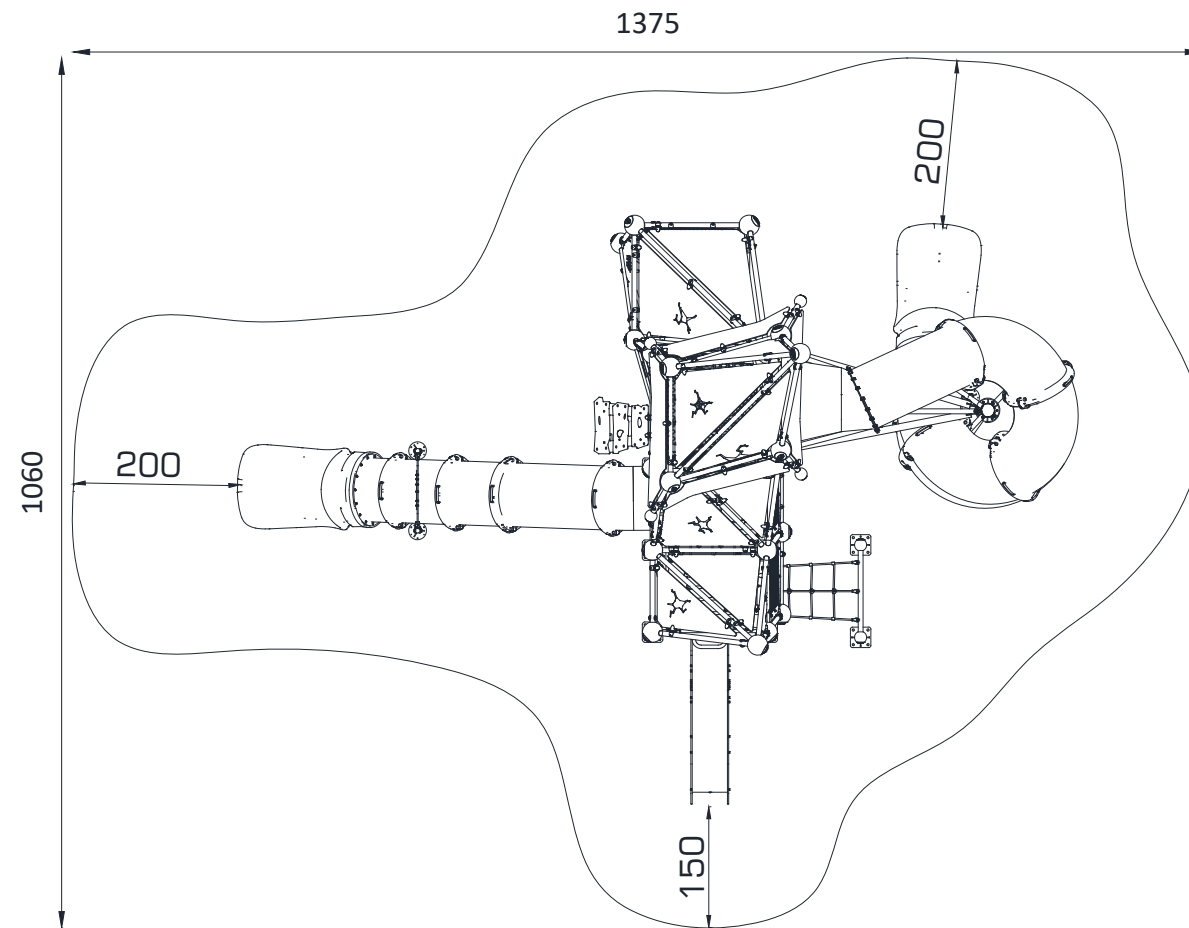

Witch Series GGWS 1009- P

Witch Series GGWS 1009- P

TOP VIEW

FRONT VIEW

SIDE VIEW

Technical Information	
Main Dimension (L x W x H)	10.25 x 7.2 x 9.15m
Safety Area	89.1 m ²
Max FHOH	0.9 m
Capacity	58
Compliant to	NZS 5828:2015 EN 1176

*Maximum Fall Height. Dimensions shown are in cm