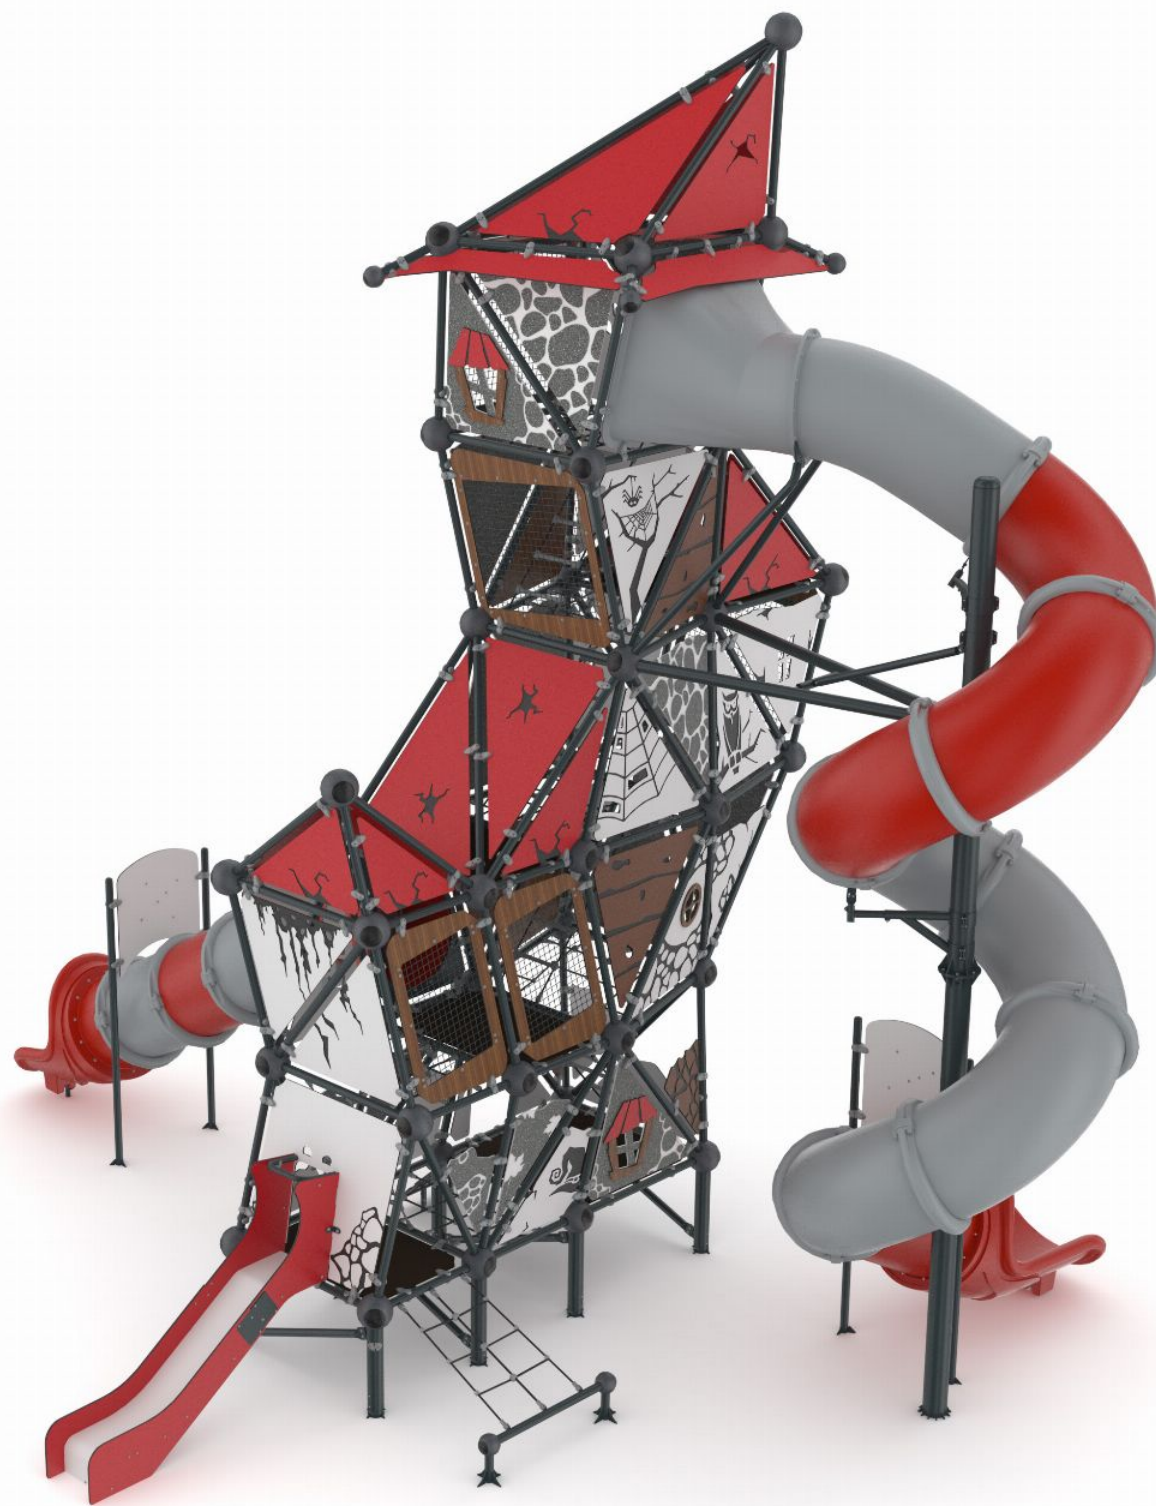

Witch Series GGWS 1009- P

Witch Series GGWS 1009- P

TOP VIEW

FRONT VIEW

SIDE VIEW

Technical Information	
Main Dimension (L x W x H)	10.25 x 7.2 x 9.15m
Safety Area	89.1 m ²
Max FHOH	0.9 m
Capacity	58
Compliant to	NZS 5828:2015 EN 1176

*Maximum Fall Height. Dimensions shown are in cm