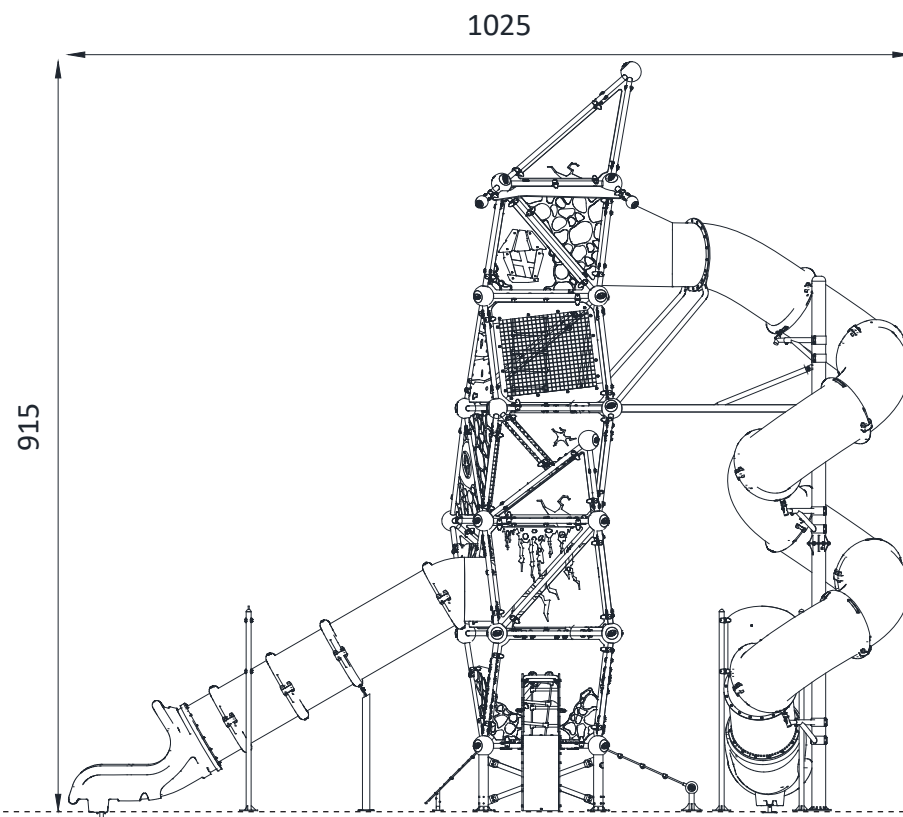

Witch Series GGWS 1009- P

Witch Series GGWS 1009- P

TOP VIEW

FRONT VIEW

SIDE VIEW

Technical Information	
Main Dimension (L x W x H)	10.25 x 7.2 x 9.15m
Safety Area	89.1 m ²
Max FHOH	0.9 m
Capacity	58
Compliant to	NZS 5828:2015 EN 1176

*Maximum Fall Height. Dimensions shown are in cm