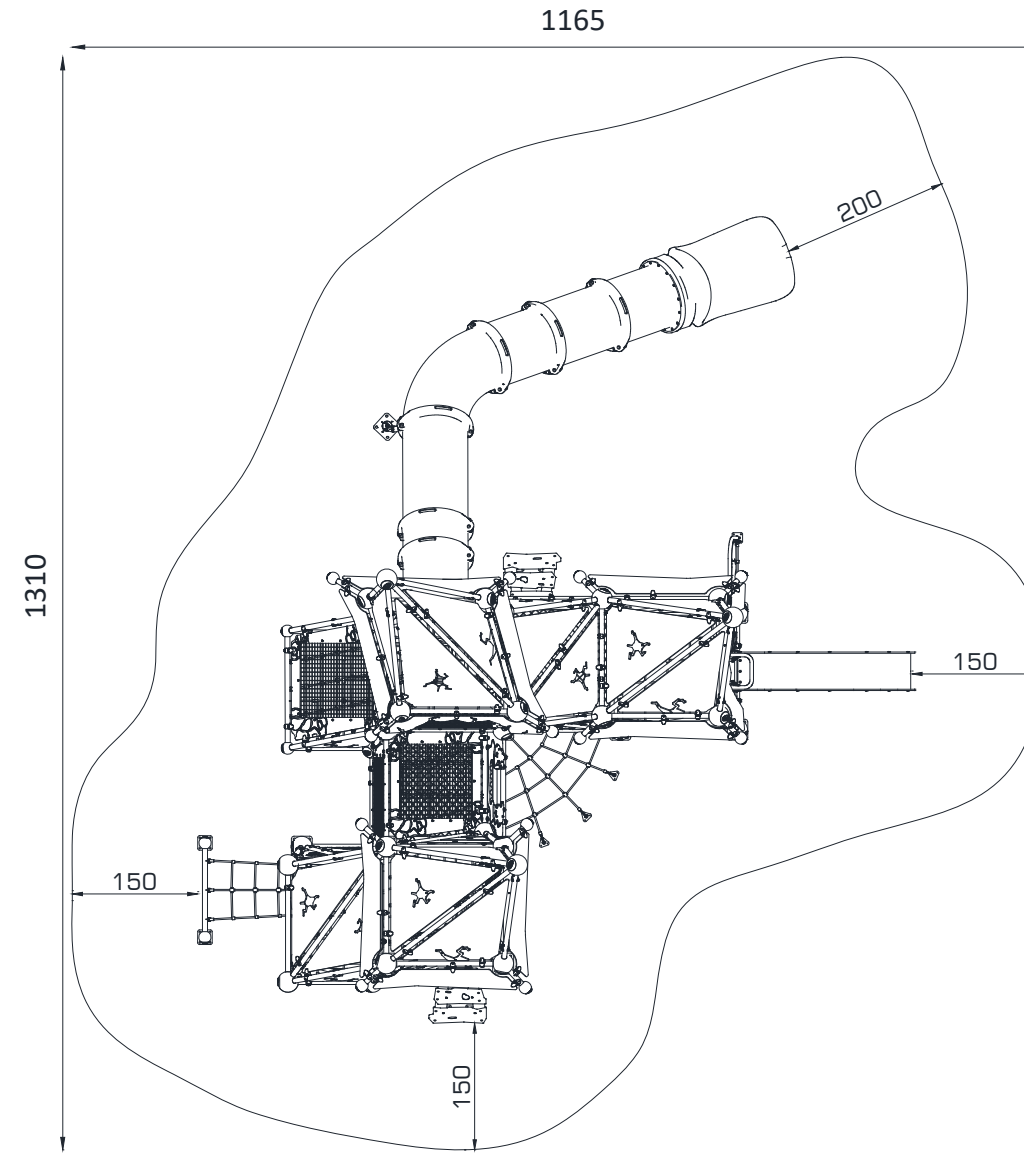

# Witch Series GGWS 2003- P

# Witch Series GGWS 2003- P

TOP VIEW

Technical Information	
Main Dimension (L x W x H)	8.6 x 9.65 x 6.4m
Safety Area	98.1 m <sup>2</sup>
Max FHOH	0.9 m
Capacity	51
Compliant to	NZS 5828:2015 EN 1176

FRONT VIEW

SIDE VIEW

\*Maximum Fall Height. Dimensions shown are in cm