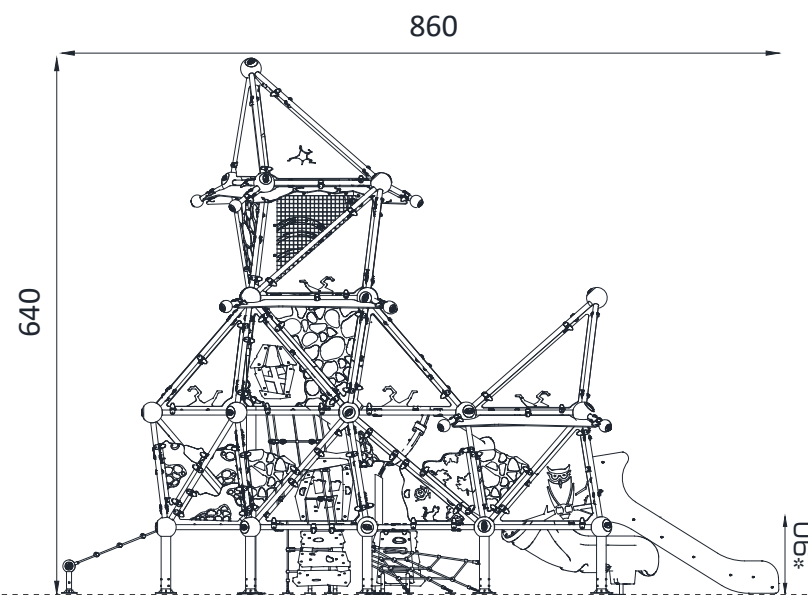

# Witch Series GGWS 2003- P

# Witch Series GGWS 2003- P

TOP VIEW

Technical Information	
Main Dimension (L x W x H)	8.6 x 9.65 x 6.4m
Safety Area	98.1 m <sup>2</sup>
Max FHOH	0.9 m
Capacity	51
Compliant to	NZS 5828:2015 EN 1176

FRONT VIEW

SIDE VIEW

\*Maximum Fall Height. Dimensions shown are in cm