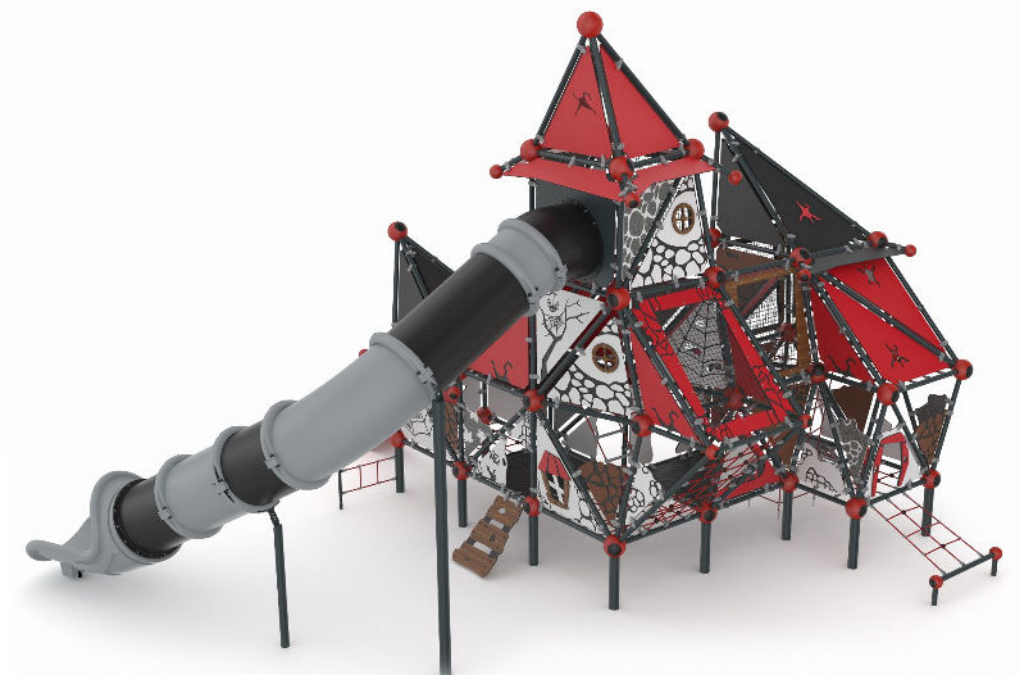

# Witch Series GGWS 2003- P

# Witch Series GGWS 2003- P

TOP VIEW

Technical Information	
Main Dimension (L x W x H)	8.6 x 9.65 x 6.4m
Safety Area	98.1 m <sup>2</sup>
Max FHOH	0.9 m
Capacity	51
Compliant to	NZS 5828:2015 EN 1176

FRONT VIEW

SIDE VIEW

\*Maximum Fall Height. Dimensions shown are in cm