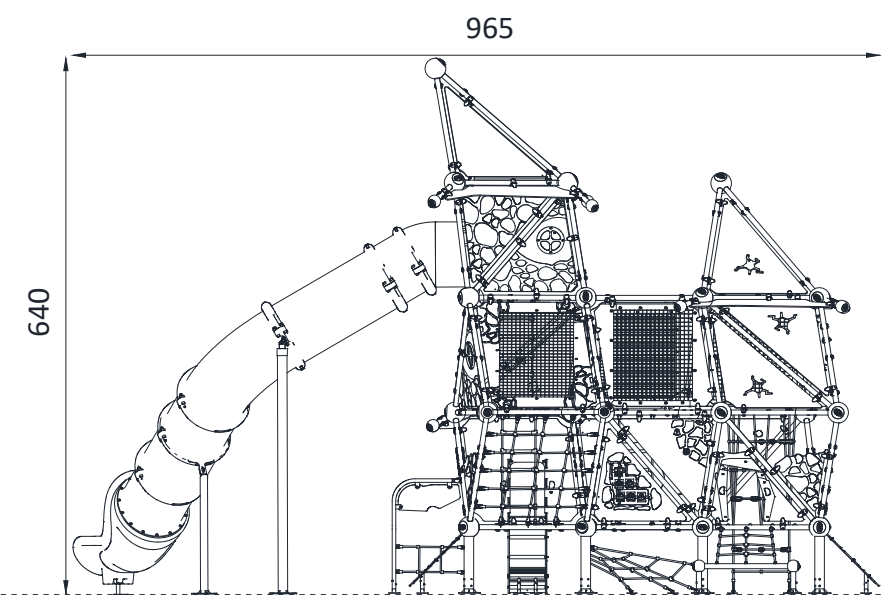

# Witch Series GGWS 2003- P

TOP VIEW

Technical Information	
Main Dimension (L x W x H)	8.6 x 9.65 x 6.4m
Safety Area	98.1 m <sup>2</sup>
Max FHOH	0.9 m
Capacity	51
Compliant to	NZS 5828:2015 EN 1176

FRONT VIEW

SIDE VIEW

\*Maximum Fall Height. Dimensions shown are in cm