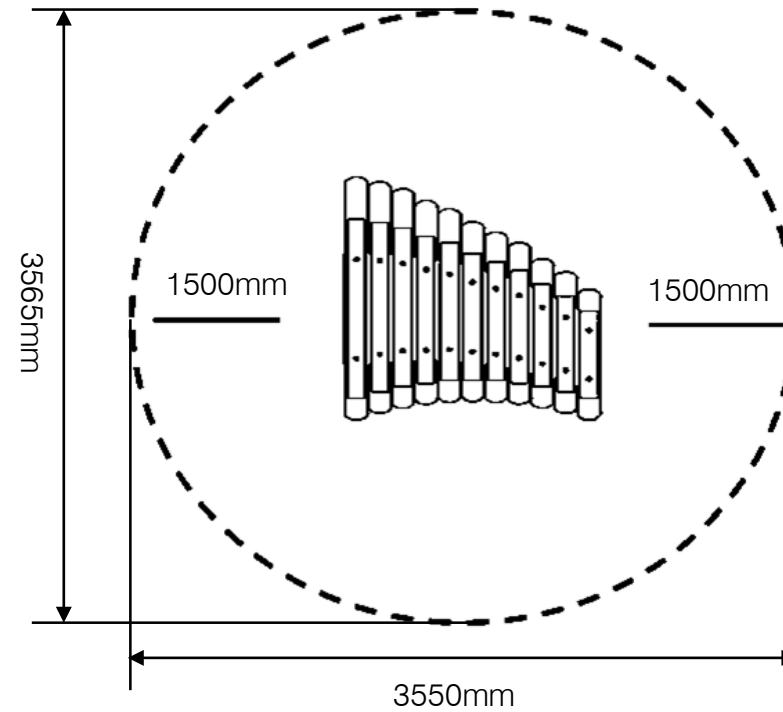

Soprano Quartet - Babel Drum

(Set of 4)

Install instrument with 1500mm free space (from widest point) around it

Technical Information

Space Required	Ø3500
Compliant	NZS 5828:2015 AS 4685:2017 EN 1176:2008

Soprano Quartet - Cadenza (Set of 4)

Install instrument with 1500mm free space (from widest point) around it

Technical Information

Space Required	3550mm x 3565mm
Compliant	NZS 5828:2015 AS 4685:2017 EN 1176:2008

Install instrument with 1500mm free space (from widest point) around it

Technical Information	
Space Required	3090mm x 3695mm
Total Area	9m ²
Compliant	NZS 5828:2015 AS 4685:2017 EN 1176:2008

Soprano Quartet - Congas (Set of 4)

Install Instrument
with 1.5m free space
(from widest point
around it.)

Technical Information	
Space Required	3200mm x 3556mm
Total Area	9m ²
Compliant	NZS 5828:2015 AS 4685:2017 EN 1176:2008