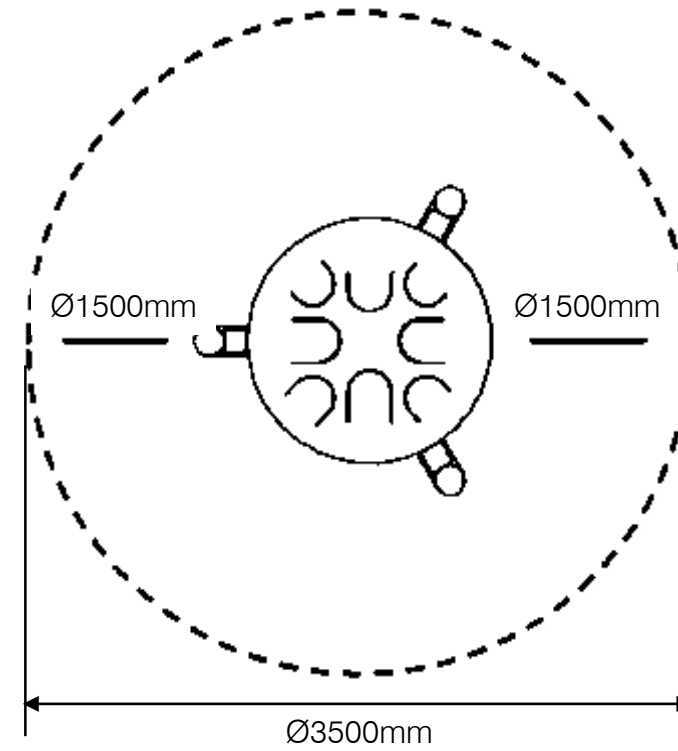

Soprano Quartet - Babel Drum

(Set of 4)

Install instrument with 1500mm free space (from widest point) around it

Technical Information

Space Required	Ø3500
Compliant	NZS 5828:2015 AS 4685:2017 EN 1176:2008

Soprano Quartet - Cadenza (Set of 4)

Install instrument with 1500mm free space (from widest point) around it

Technical Information

Space Required	3550mm x 3565mm
Compliant	NZS 5828:2015 AS 4685:2017 EN 1176:2008

Install instrument with 1500mm free space (from widest point) around it

Technical Information	
Space Required	3090mm x 3695mm
Total Area	9m ²
Compliant	NZS 5828:2015 AS 4685:2017 EN 1176:2008

Soprano Quartet - Congas (Set of 4)

Install Instrument
with 1.5m free space
(from widest point
around it.)

Technical Information	
Space Required	3200mm x 3556mm
Total Area	9m ²
Compliant	NZS 5828:2015 AS 4685:2017 EN 1176:2008