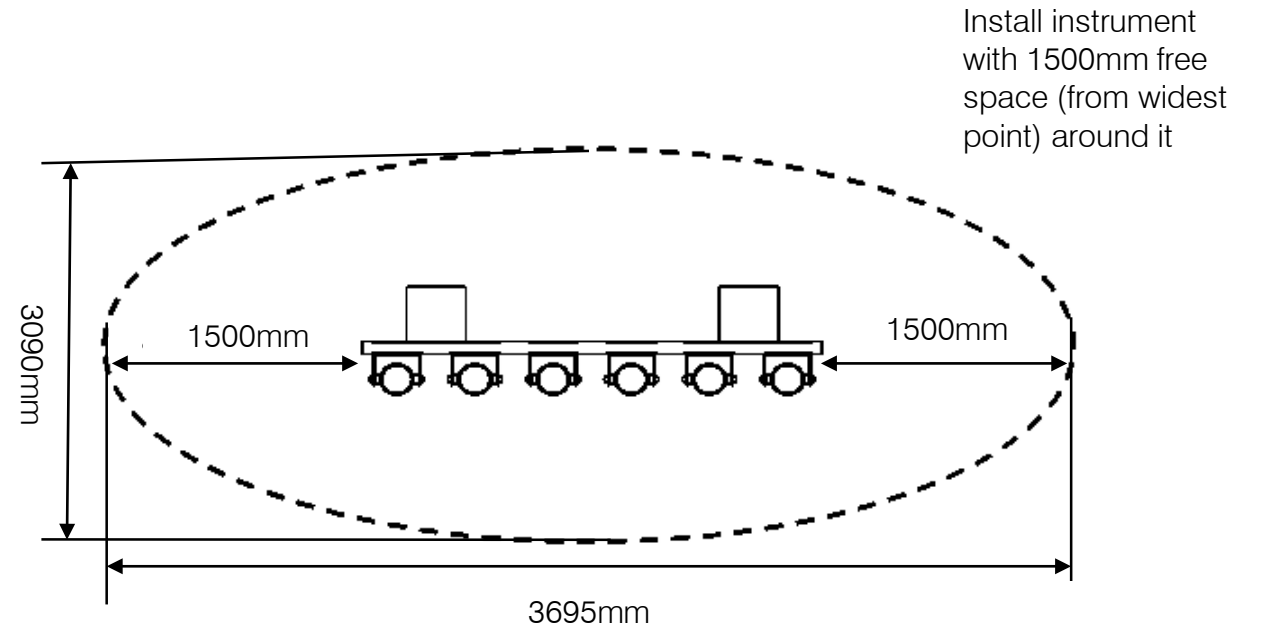

Soprano Quartet - Babel Drum

(Set of 4)

Install instrument with 1500mm free space (from widest point) around it

Technical Information

Space Required	Ø3500
Compliant	NZS 5828:2015 AS 4685:2017 EN 1176:2008

Soprano Quartet - Cadenza (Set of 4)

Install instrument with 1500mm free space (from widest point) around it

Technical Information

Space Required	3550mm x 3565mm
Compliant	NZS 5828:2015 AS 4685:2017 EN 1176:2008

Install instrument with 1500mm free space (from widest point) around it

Technical Information	
Space Required	3090mm x 3695mm
Total Area	9m ²
Compliant	NZS 5828:2015 AS 4685:2017 EN 1176:2008

Soprano Quartet - Congas (Set of 4)

Install Instrument
with 1.5m free space
(from widest point
around it.)

Technical Information	
Space Required	3200mm x 3556mm
Total Area	9m ²
Compliant	NZS 5828:2015 AS 4685:2017 EN 1176:2008