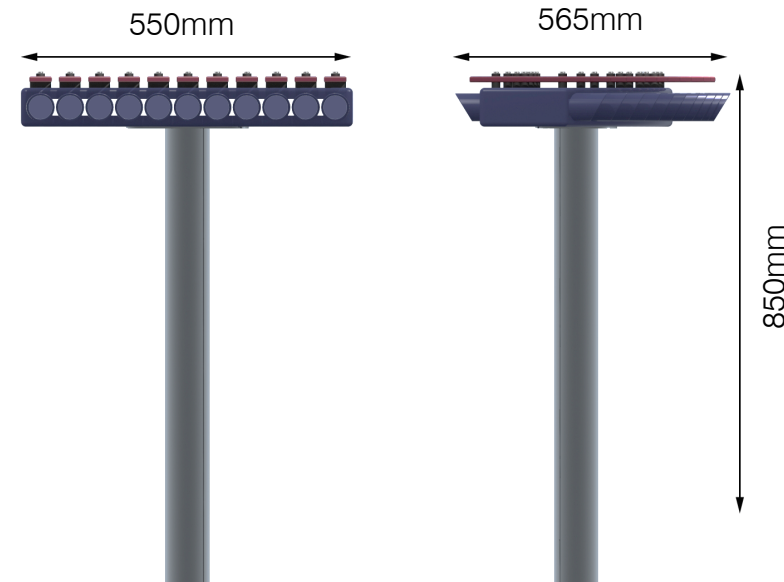

Soprano Quartet - Babel Drum

(Set of 4)

Install instrument with 1500mm free space (from widest point) around it

Technical Information

Space Required	Ø3500
Compliant	NZS 5828:2015 AS 4685:2017 EN 1176:2008

Soprano Quartet - Cadenza (Set of 4)

Install instrument with 1500mm free space (from widest point) around it

Technical Information

Space Required	3550mm x 3565mm
Compliant	NZS 5828:2015 AS 4685:2017 EN 1176:2008

Install instrument with 1500mm free space (from widest point) around it

Technical Information	
Space Required	3090mm x 3695mm
Total Area	9m ²
Compliant	NZS 5828:2015 AS 4685:2017 EN 1176:2008

Soprano Quartet - Congas (Set of 4)

Install Instrument
with 1.5m free space
(from widest point
around it.)

Technical Information	
Space Required	3200mm x 3556mm
Total Area	9m ²
Compliant	NZS 5828:2015 AS 4685:2017 EN 1176:2008