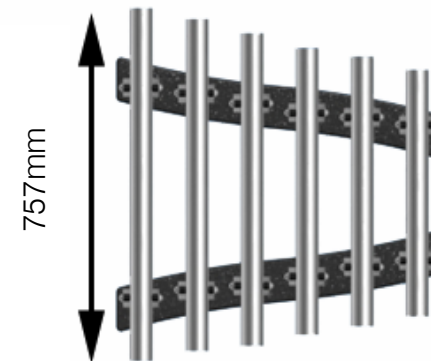

Soprano Quartet - Babel Drum

(Set of 4)

Install instrument with 1500mm free space (from widest point) around it

Technical Information

Space Required	Ø3500
Compliant	NZS 5828:2015 AS 4685:2017 EN 1176:2008

Soprano Quartet - Cadenza (Set of 4)

Install instrument with 1500mm free space (from widest point) around it

Technical Information

Space Required	3550mm x 3565mm
Compliant	NZS 5828:2015 AS 4685:2017 EN 1176:2008

Install instrument with 1500mm free space (from widest point) around it

Technical Information	
Space Required	3090mm x 3695mm
Total Area	9m ²
Compliant	NZS 5828:2015 AS 4685:2017 EN 1176:2008

Soprano Quartet - Congas (Set of 4)