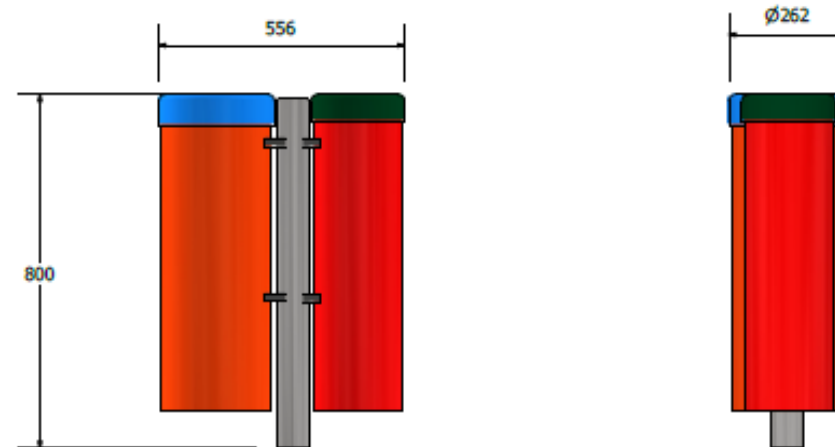

Soprano Quartet - Babel Drum

(Set of 4)

Install instrument with 1500mm free space (from widest point) around it

Technical Information

Space Required	Ø3500
Compliant	NZS 5828:2015 AS 4685:2017 EN 1176:2008

Soprano Quartet - Cadenza (Set of 4)

Install instrument with 1500mm free space (from widest point) around it

Technical Information

Space Required	3550mm x 3565mm
Compliant	NZS 5828:2015 AS 4685:2017 EN 1176:2008

Install instrument with 1500mm free space (from widest point) around it

Technical Information	
Space Required	3090mm x 3695mm
Total Area	9m ²
Compliant	NZS 5828:2015 AS 4685:2017 EN 1176:2008

Soprano Quartet - Congas (Set of 4)

Install Instrument
with 1.5m free space
(from widest point
around it.)

Technical Information	
Space Required	3200mm x 3556mm
Total Area	9m ²
Compliant	NZS 5828:2015 AS 4685:2017 EN 1176:2008