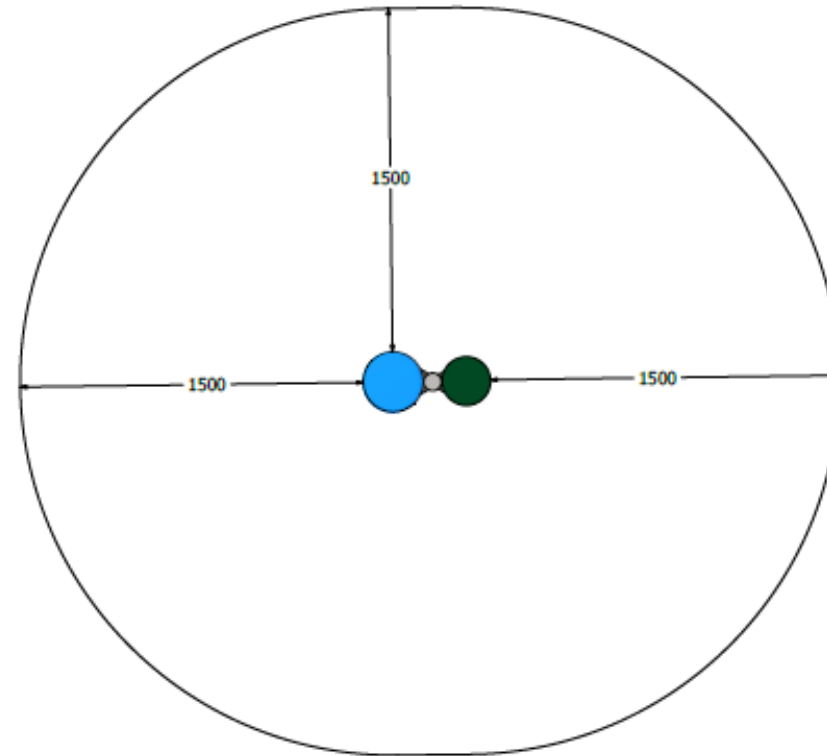

Soprano Quartet - Babel Drum

(Set of 4)

Install instrument with 1500mm free space (from widest point) around it

Technical Information

Space Required	Ø3500
Compliant	NZS 5828:2015 AS 4685:2017 EN 1176:2008

Soprano Quartet - Cadenza (Set of 4)

Install instrument with 1500mm free space (from widest point) around it

Technical Information

Space Required	3550mm x 3565mm
Compliant	NZS 5828:2015 AS 4685:2017 EN 1176:2008

Install instrument with 1500mm free space (from widest point) around it

Technical Information	
Space Required	3090mm x 3695mm
Total Area	9m ²
Compliant	NZS 5828:2015 AS 4685:2017 EN 1176:2008

Soprano Quartet - Congas (Set of 4)