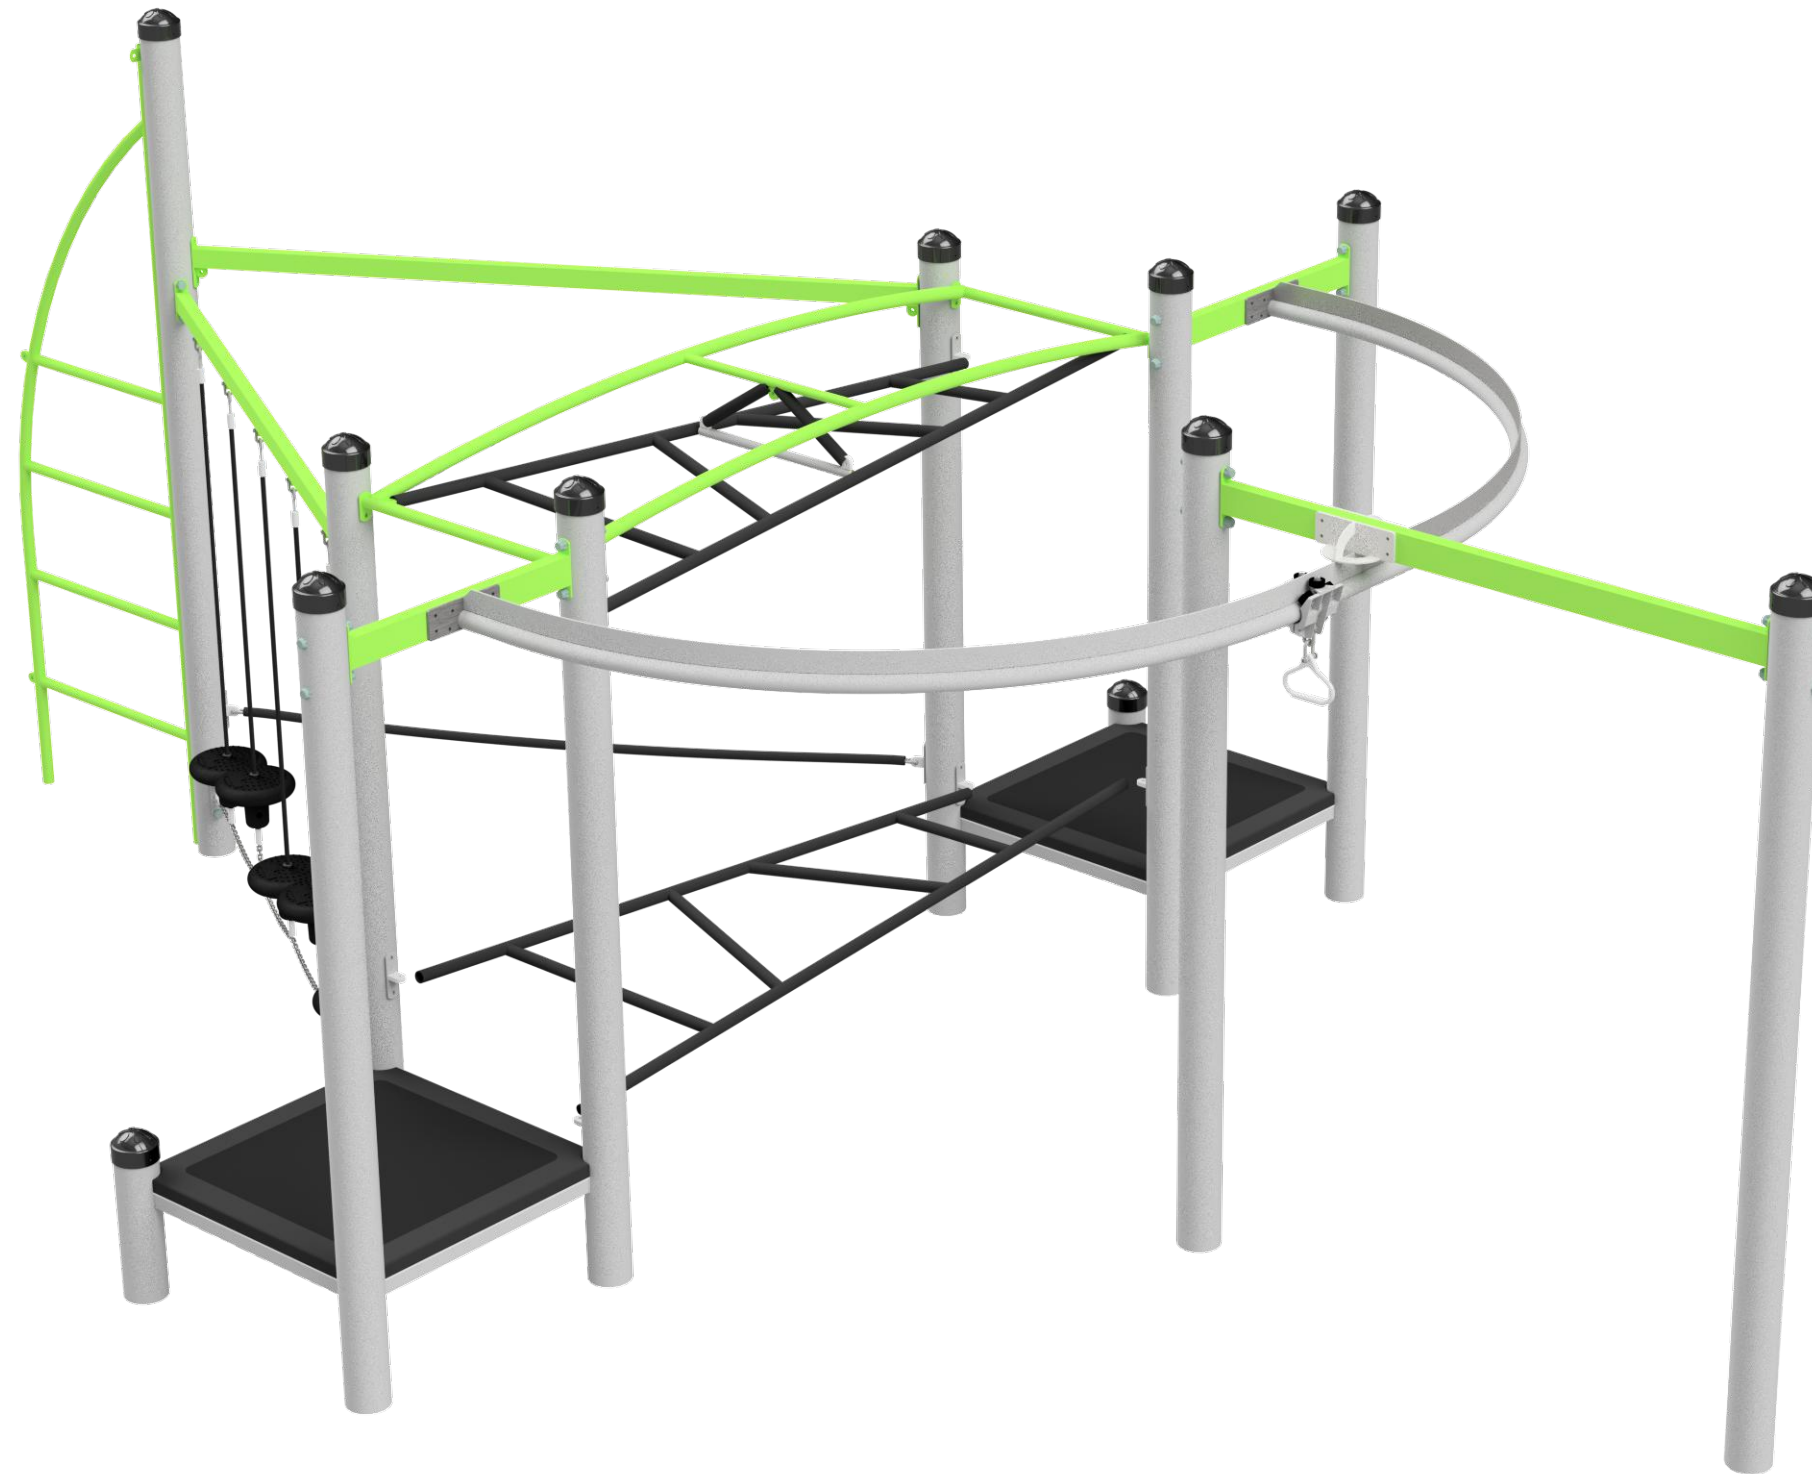

# Xtreme Fitness 554 MP

# Xtreme Fitness 554 MP

Technical Information	
Main Dimension	11364 x 8260mm
Total Area	93.9m2
Max FHO	2500mm
Heaviest Part	-
Compliant to	NZS 5828:2015 AS 4685:(series) EN 1176:2008