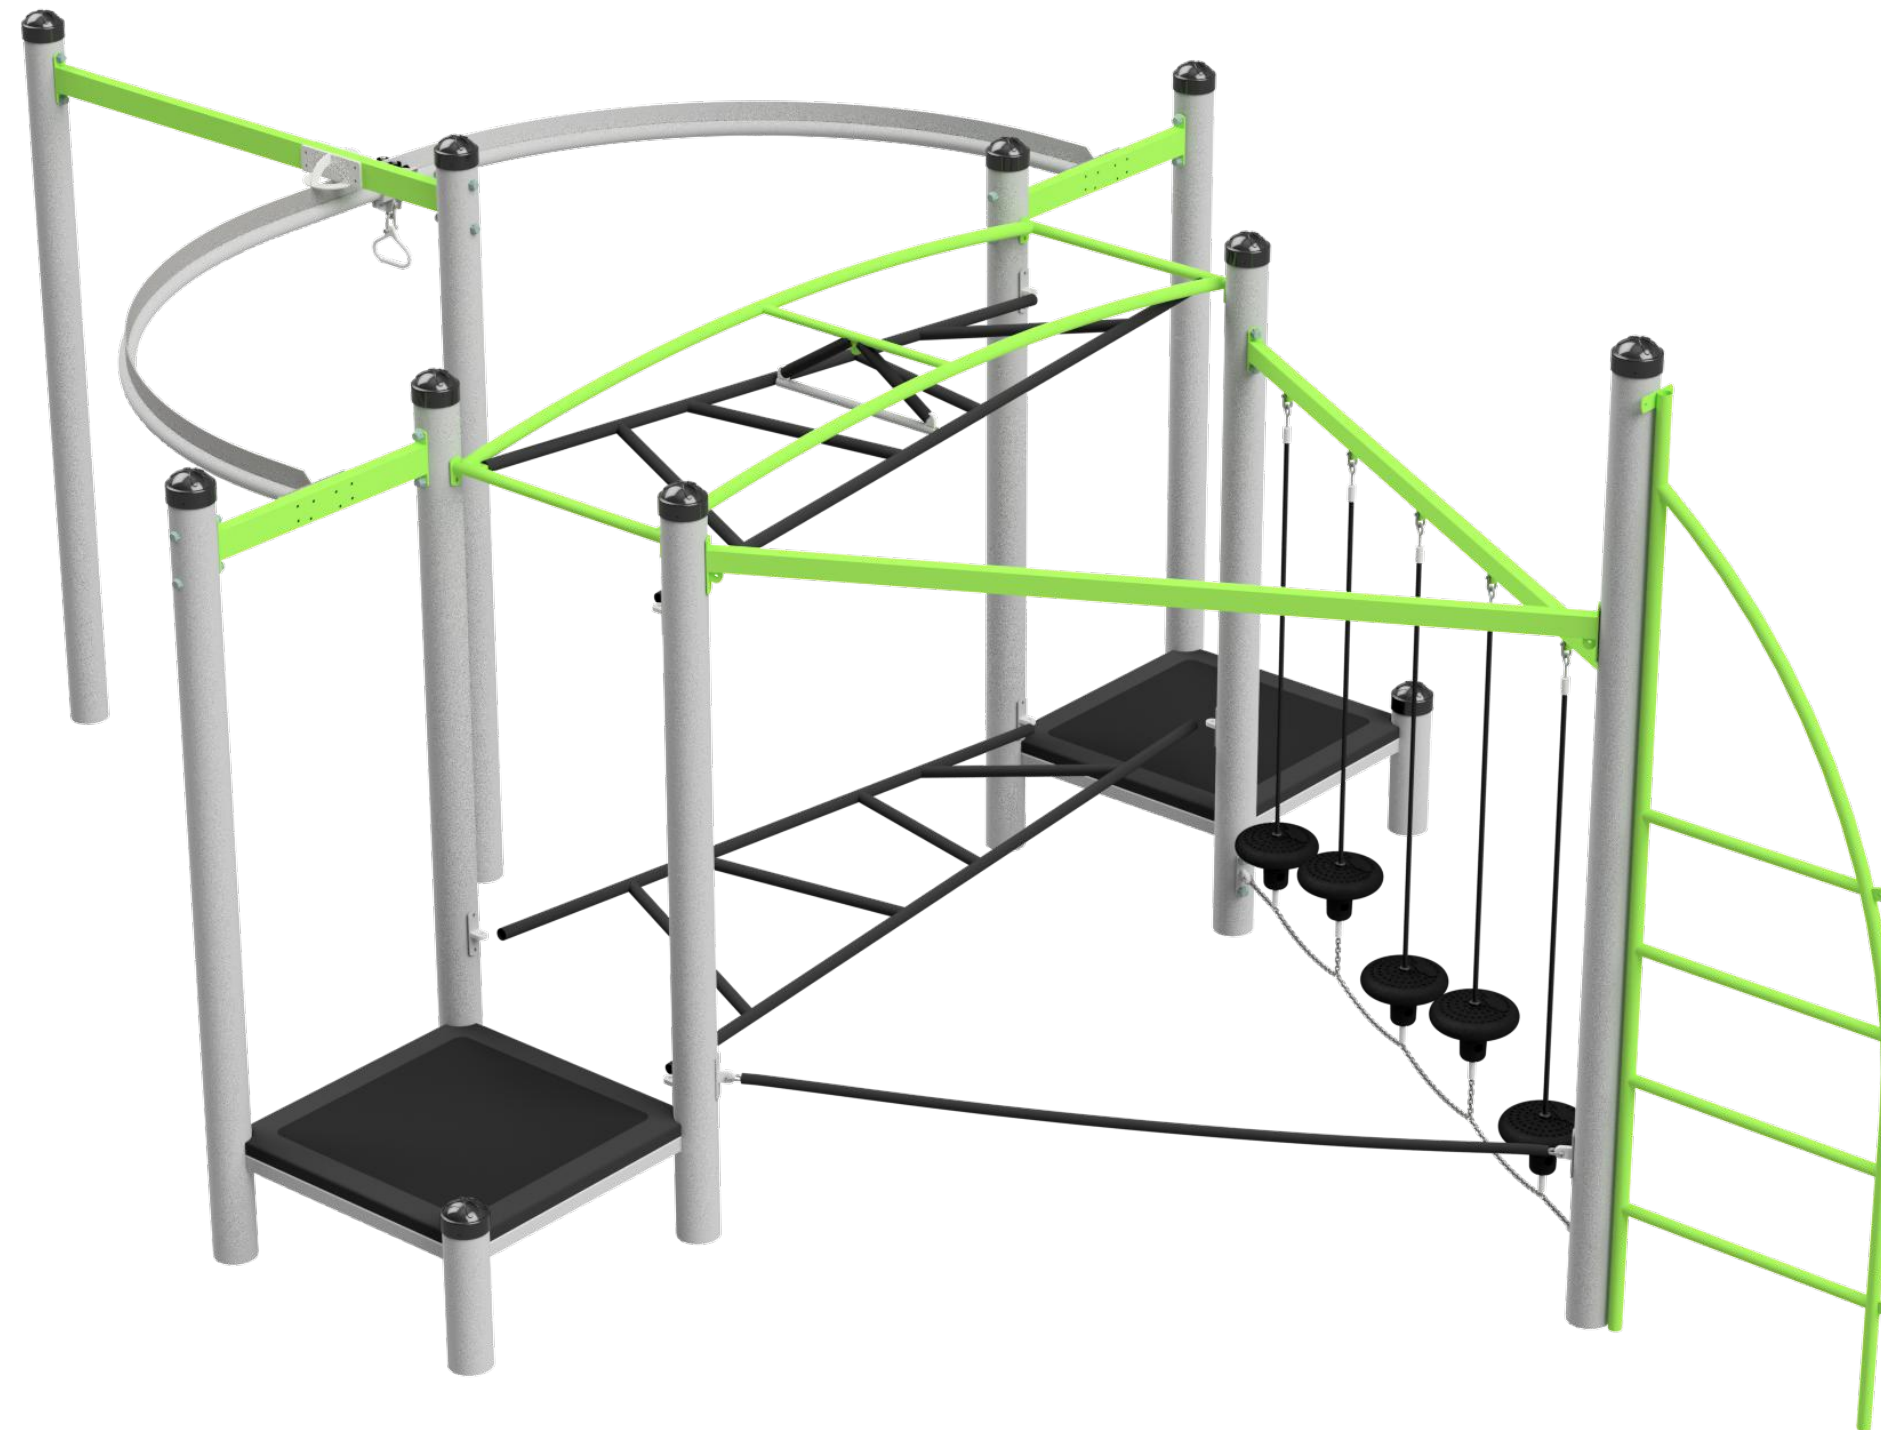

# Xtreme Fitness 554 MP

# Xtreme Fitness 554 MP

Technical Information	
Main Dimension	11364 x 8260mm
Total Area	93.9m2
Max FHO	2500mm
Heaviest Part	-
Compliant to	NZS 5828:2015 AS 4685:(series) EN 1176:2008