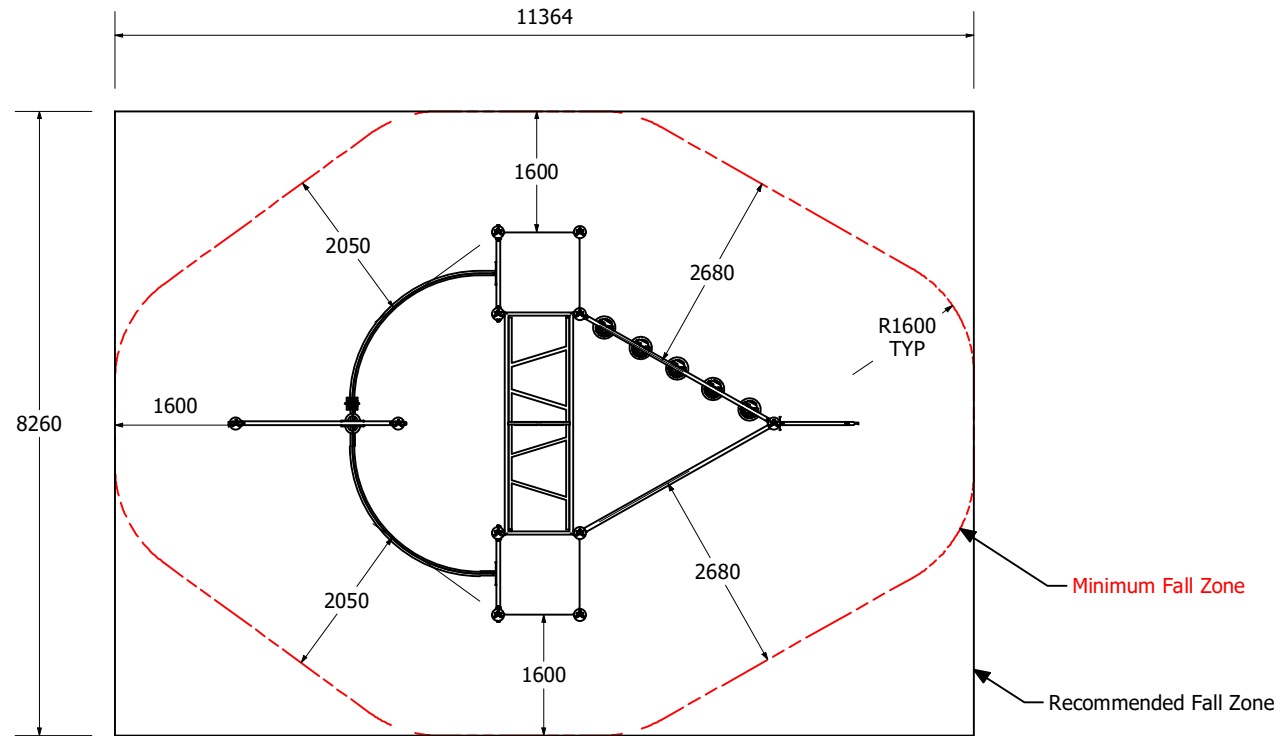

# Xtreme Fitness 554 MP

Technical Information	
Main Dimension	11364 x 8260mm
Total Area	93.9m2
Max FHO	2500mm
Heaviest Part	-
Compliant to	NZS 5828:2015 AS 4685:(series) EN 1176:2008