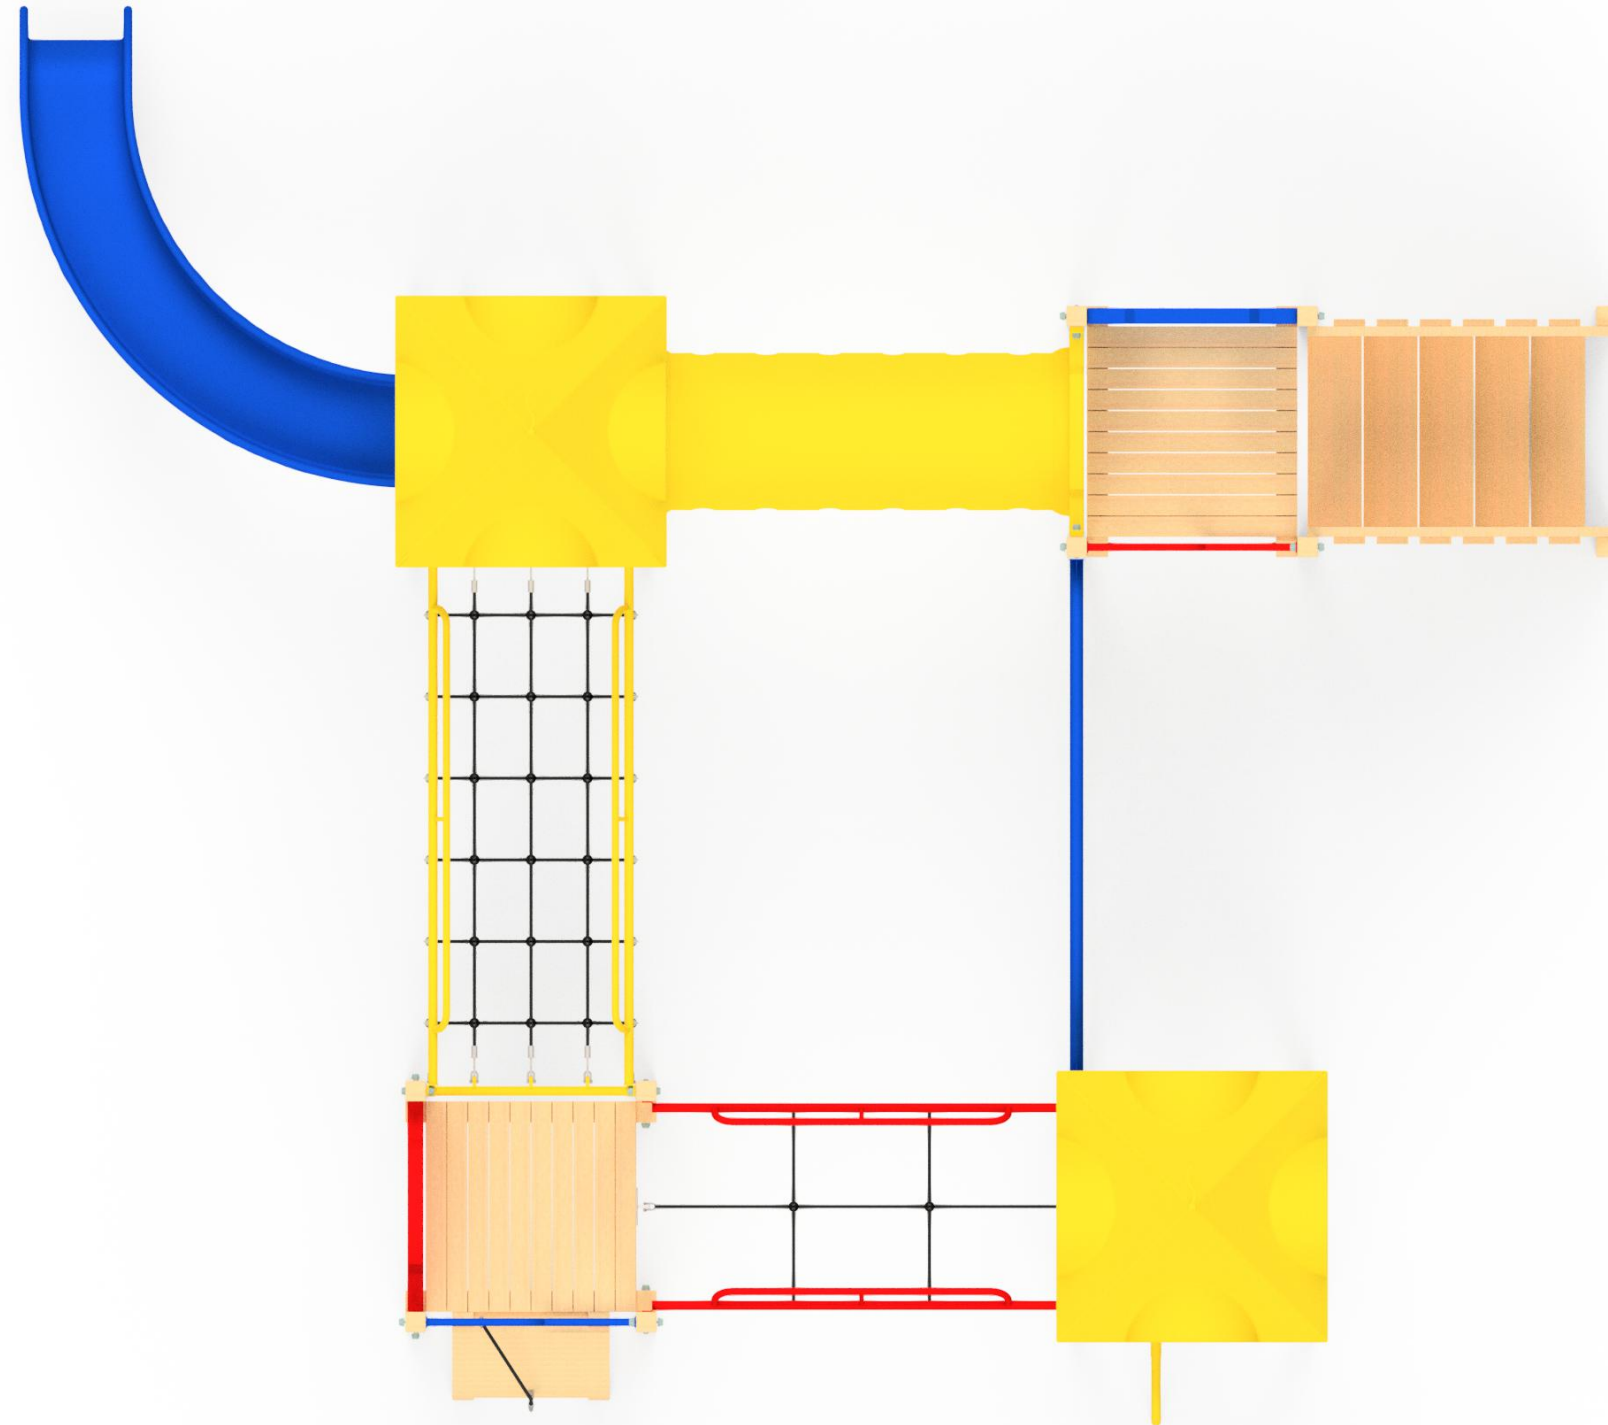

TR335 - Timbaplay

TR335 - Timbaplay

TR335 - Timbaplay

1 : 100 @ A3

Technical Information	
Main Dimension	10120 x 10040mm
Total Area	76m ²
Max FHO	1200mm
Heaviest Part	N/A
Compliant to	NZS 5828:2015 AS 4685:(series) EN 1176:2008