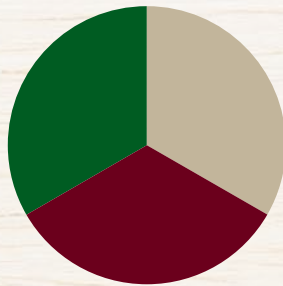

Have Fun with Colour

Your playground's colour palette influences how kids play (and how long they stay), as well as opinions of your space.

We've made it easy and cost-effective to get it right, with a choice of our four most popular colour combinations. Or you can get creative, and mix and match colours from our custom range.

Pick a popular colour combo

Environmental

Studies suggest that kids prefer playgrounds with natural materials and forms. Inspire imagination while encouraging interaction and extended playtimes – all while integrating beautifully with the natural environment.

Simple and Fun

Want to grab their attention and stimulate the senses? Bright, primary colours scream 'fun' and appeal to all kids, especially the developing eyes of toddlers. These colours are all about energy and excitement!

Nature Green

Rustic Red

Colours shown are approximate. Actual colours may differ slightly depending on the material and production process. Colour samples are available on request.