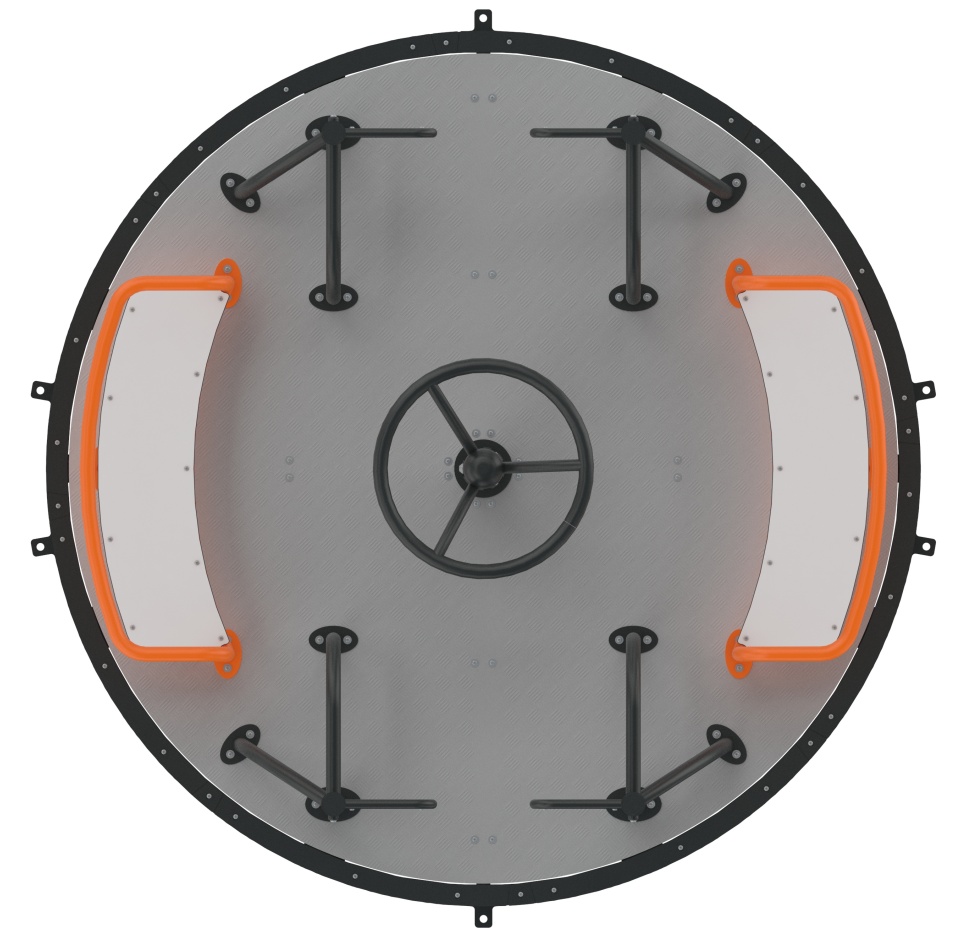

# Wheelchair Carousel- NZ

# Wheelchair Carousel- NZ

**TOP VIEW**

Technical Information	
Main Dimension (L x W x H)	2.5 x 2.5 x 0.95 m
Safety Area	33.20 m <sup>2</sup>
Max FHOH	1.00 m
Capacity	8
Compliant to	NZS 5828:2015
	EN 1176

\*Maximum Fall Height.

Dimensions shown are in cm