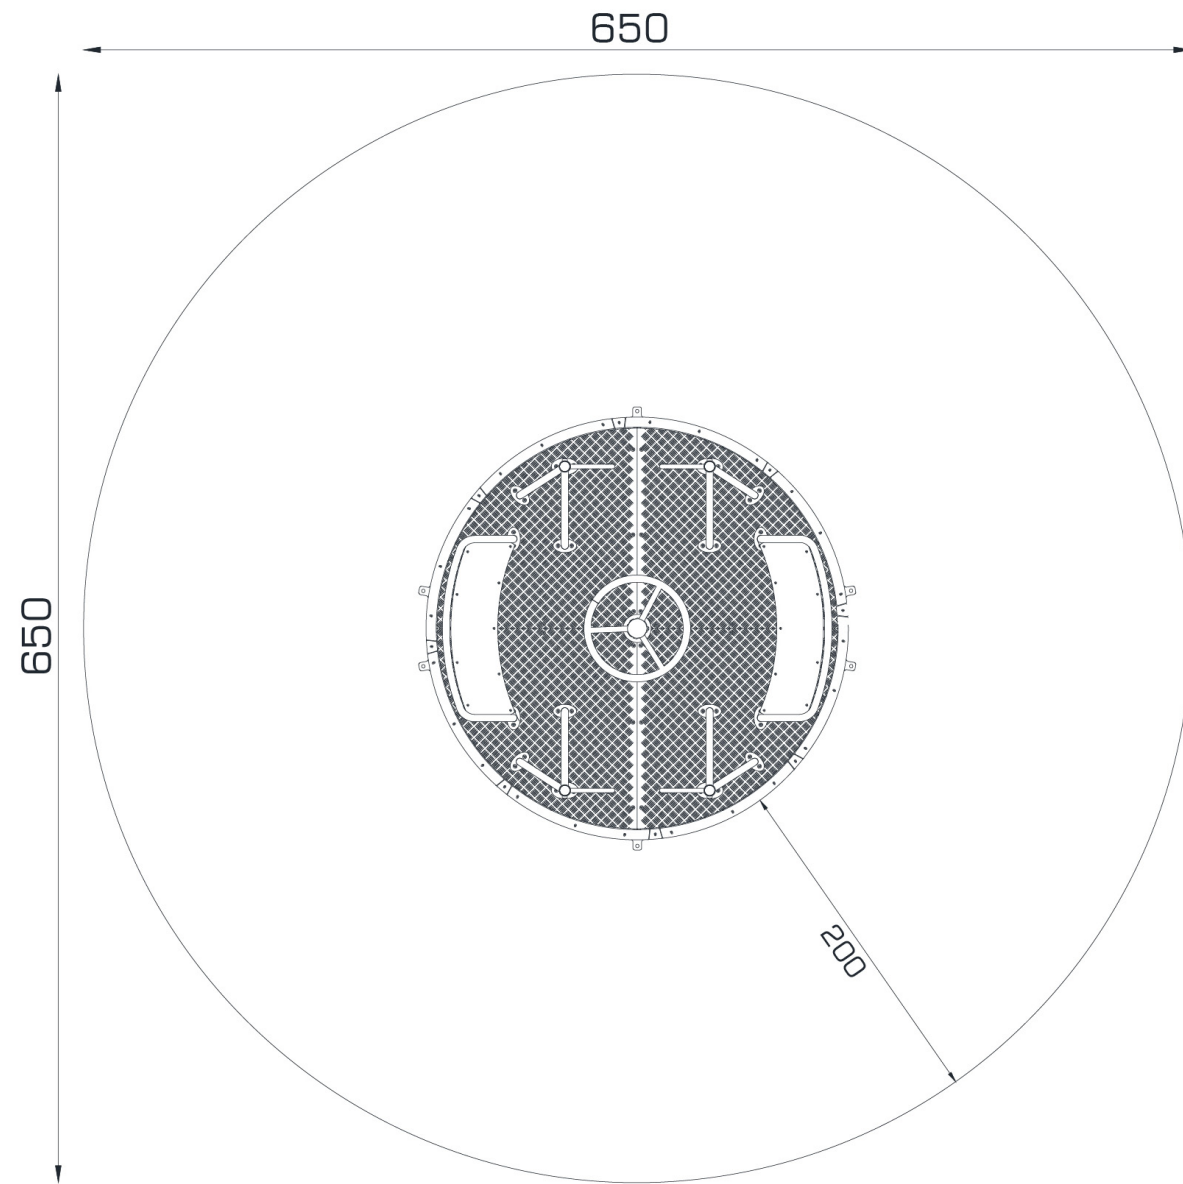

# Wheelchair Carousel- NZ

**TOP VIEW**

Technical Information	
Main Dimension (L x W x H)	2.5 x 2.5 x 0.95 m
Safety Area	33.20 m <sup>2</sup>
Max FHOH	1.00 m
Capacity	8
Compliant to	NZS 5828:2015
	EN 1176

\*Maximum Fall Height.

Dimensions shown are in cm