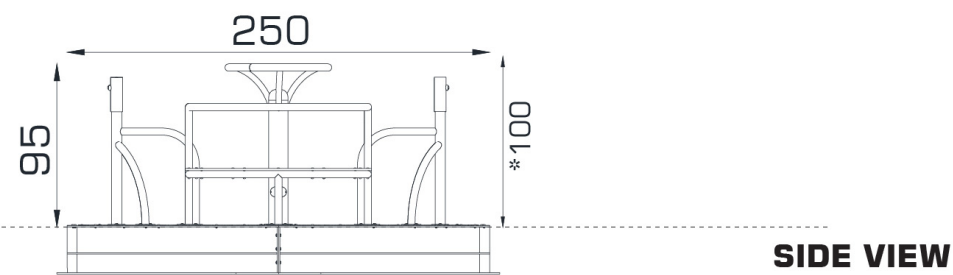

# Wheelchair Carousel- NZ

**TOP VIEW**

Technical Information	
Main Dimension (L x W x H)	2.5 x 2.5 x 0.95 m
Safety Area	33.20 m <sup>2</sup>
Max FHOH	1.00 m
Capacity	8
Compliant to	NZS 5828:2015
	EN 1176

\*Maximum Fall Height.

Dimensions shown are in cm