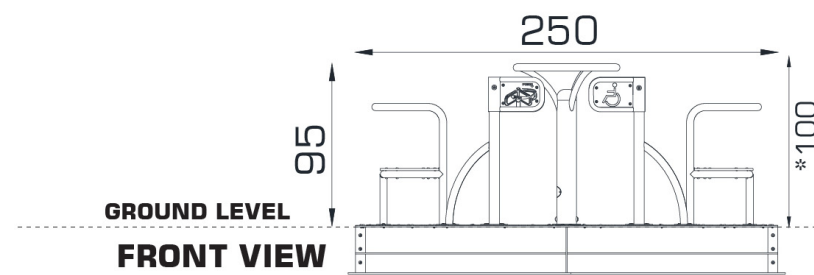

# Wheelchair Carousel- NZ

**TOP VIEW**

Technical Information	
Main Dimension (L x W x H)	2.5 x 2.5 x 0.95 m
Safety Area	33.20 m <sup>2</sup>
Max FHOH	1.00 m
Capacity	8
Compliant to	NZS 5828:2015
	EN 1176

\*Maximum Fall Height.

Dimensions shown are in cm