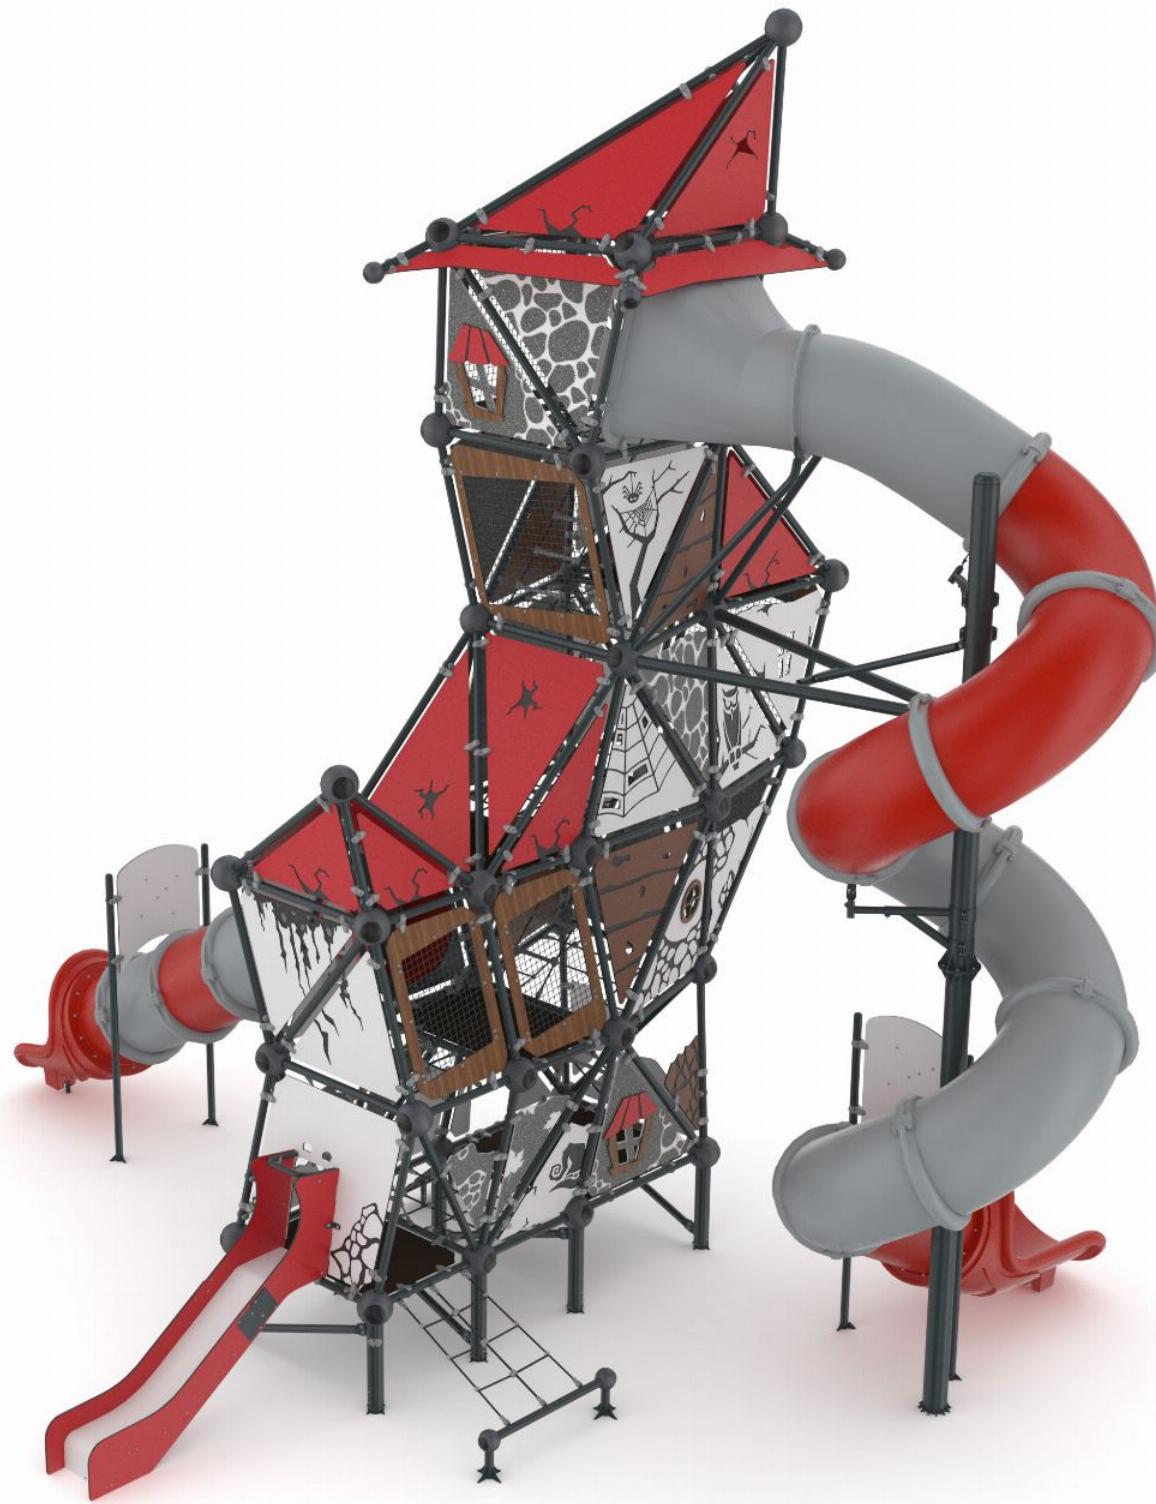

# Witch Series GGWS 1009- P

# Witch Series GGWS 1009- P

TOP VIEW

FRONT VIEW

SIDE VIEW

Technical Information	
Main Dimension (L x W x H)	10.25 x 7.2 x 9.15m
Safety Area	89.1 m <sup>2</sup>
Max FHOH	0.9 m
Capacity	58
Compliant to	NZS 5828:2015 EN 1176

\*Maximum Fall Height. Dimensions shown are in cm