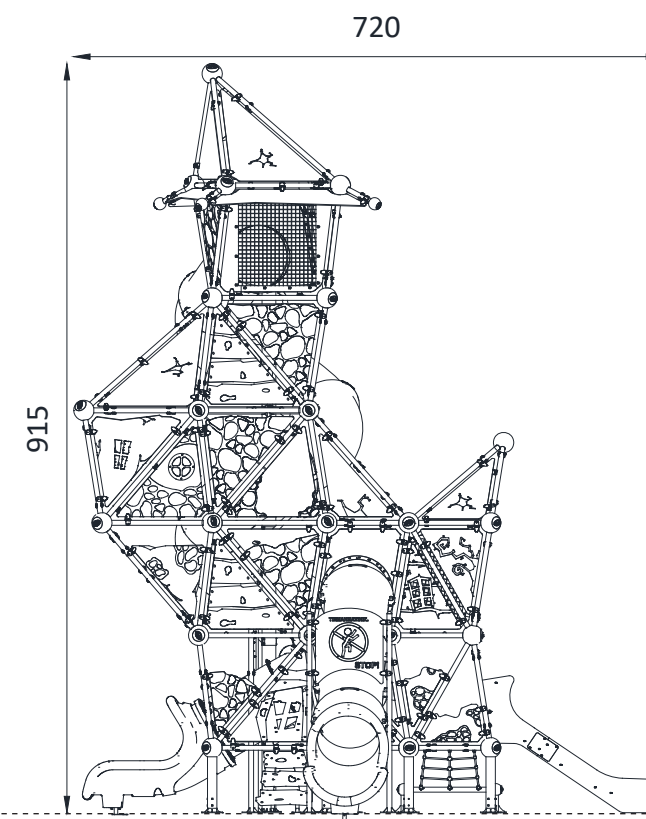

# Witch Series GGWS 1009- P

# Witch Series GGWS 1009- P

TOP VIEW

FRONT VIEW

SIDE VIEW

Technical Information	
Main Dimension (L x W x H)	10.25 x 7.2 x 9.15m
Safety Area	89.1 m <sup>2</sup>
Max FHOH	0.9 m
Capacity	58
Compliant to	NZS 5828:2015 EN 1176

\*Maximum Fall Height. Dimensions shown are in cm