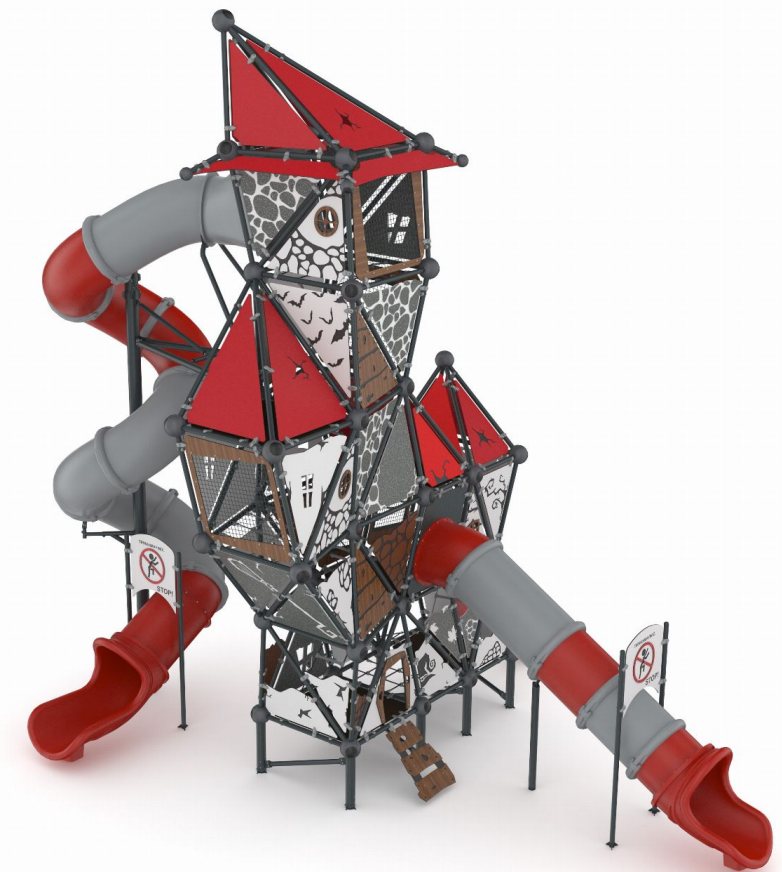

# Witch Series GGWS 1009- P

# Witch Series GGWS 1009- P

TOP VIEW

FRONT VIEW

SIDE VIEW

Technical Information	
Main Dimension (L x W x H)	10.25 x 7.2 x 9.15m
Safety Area	89.1 m <sup>2</sup>
Max FHOH	0.9 m
Capacity	58
Compliant to	NZS 5828:2015 EN 1176

\*Maximum Fall Height. Dimensions shown are in cm