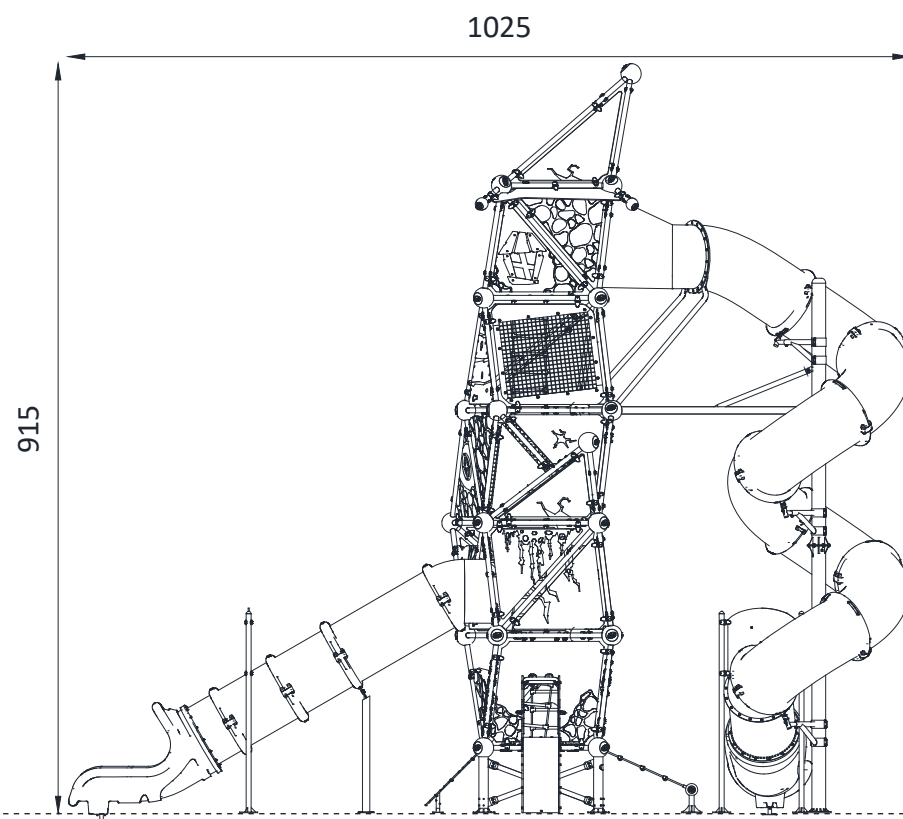

# Witch Series GGWS 1009- P

# Witch Series GGWS 1009- P

TOP VIEW

FRONT VIEW

SIDE VIEW

Technical Information	
Main Dimension (L x W x H)	10.25 x 7.2 x 9.15m
Safety Area	89.1 m <sup>2</sup>
Max FHOH	0.9 m
Capacity	58
Compliant to	NZS 5828:2015 EN 1176

\*Maximum Fall Height. Dimensions shown are in cm