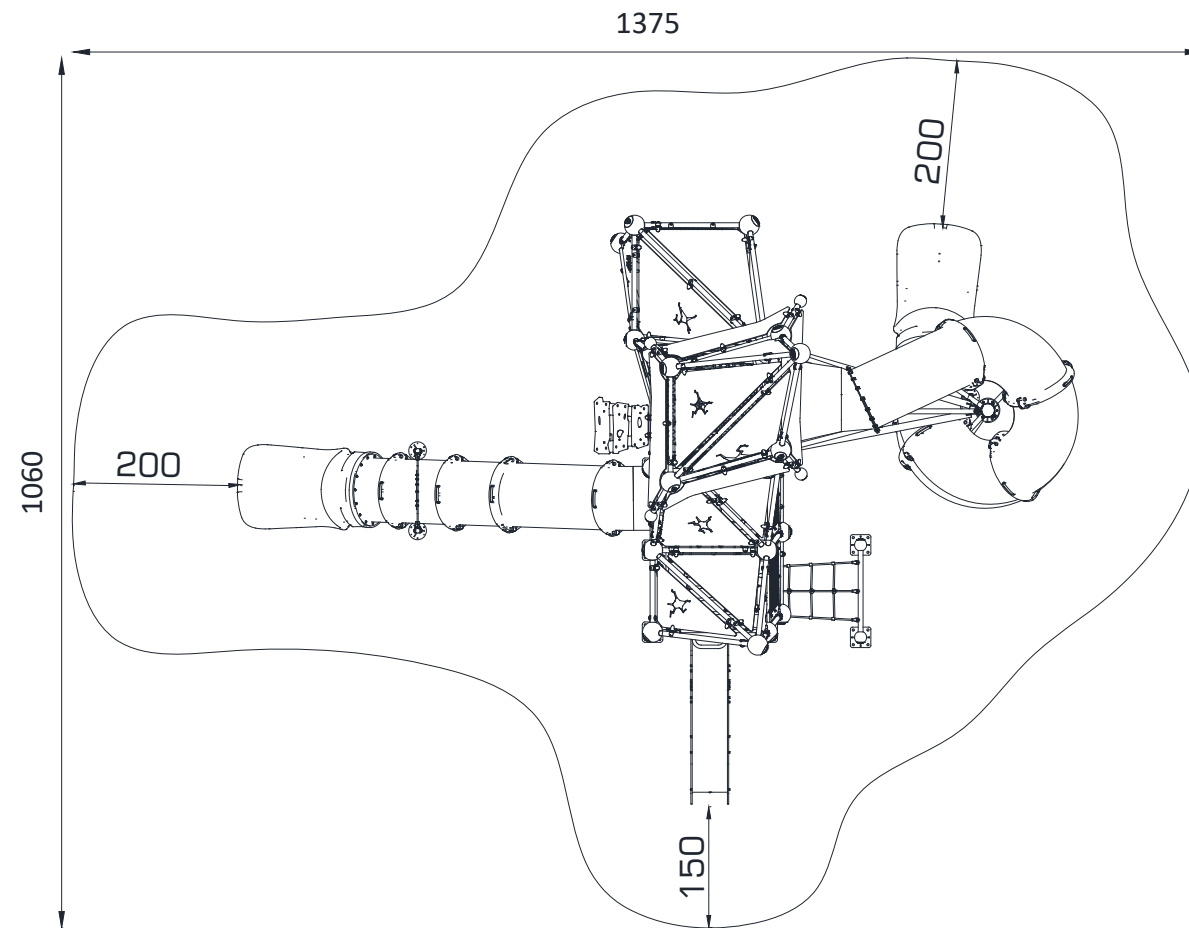

# Witch Series GGWS 1009- P

# Witch Series GGWS 1009- P

TOP VIEW

FRONT VIEW

SIDE VIEW

Technical Information	
Main Dimension (L x W x H)	10.25 x 7.2 x 9.15m
Safety Area	89.1 m <sup>2</sup>
Max FHOH	0.9 m
Capacity	58
Compliant to	NZS 5828:2015 EN 1176

\*Maximum Fall Height. Dimensions shown are in cm